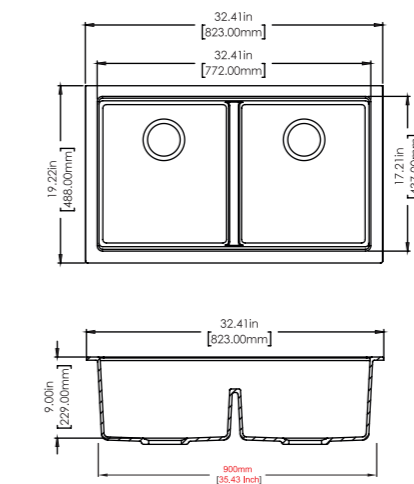

INTRODUCING
**NEW
LOUNGE SERIES**

Lounge N 100

SINK SIZE 32.5 x 19 inch	BOWL SIZE 30 x 17 x 9 inch
CABINET SIZE 900 mm	INSTALLATION
INCLUDED ACCESSORIES: Plumbing Kit	
MRP Granite Standard : 16,690/- Granite Premium : 18,790/-	

Enigma D 100B

SINK SIZE 34 x 20 inch	BOWL SIZE 19 x 17 x 7.87 inch
CABINET SIZE 600 mm	INSTALLATION
INCLUDED ACCESSORIES: Plumbing Kit	
MRP Granite Standard : 15,690/- Granite Premium : 16,690/-	

Lounge N 200