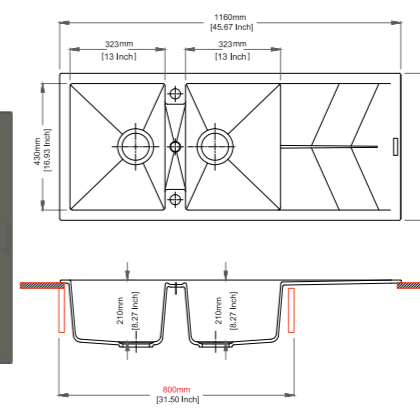

Largo 4520

BEST SELLER

SINK SIZE
45 x 20 inch

BOWL SIZE
20 x 17 x 9 inch

CABINET SIZE
1200 mm

INSTALLATION
 Top Mount
 Flush Mount
 Under Mount

INCLUDED ACCESSORIES:
 Drain
 Plumbing Kit

MRP: Granite: 22,390/-
Granite Metallic: 25,790/-
Granite Metallic Nera: 26,190/-

Jazz D200

SINK SIZE
46 x 20 inch

BOWL SIZE
13 x 17 x 8.27 inch

CABINET SIZE
800 mm

INSTALLATION
 Top Mount
 Flush Mount
 Under Mount

INCLUDED ACCESSORIES:
 Drain
 Plumbing Kit

MRP: Granite: 22,790/-
Granite Metallic: 26,090/-
Granite Metallic Nera: 26,390/-