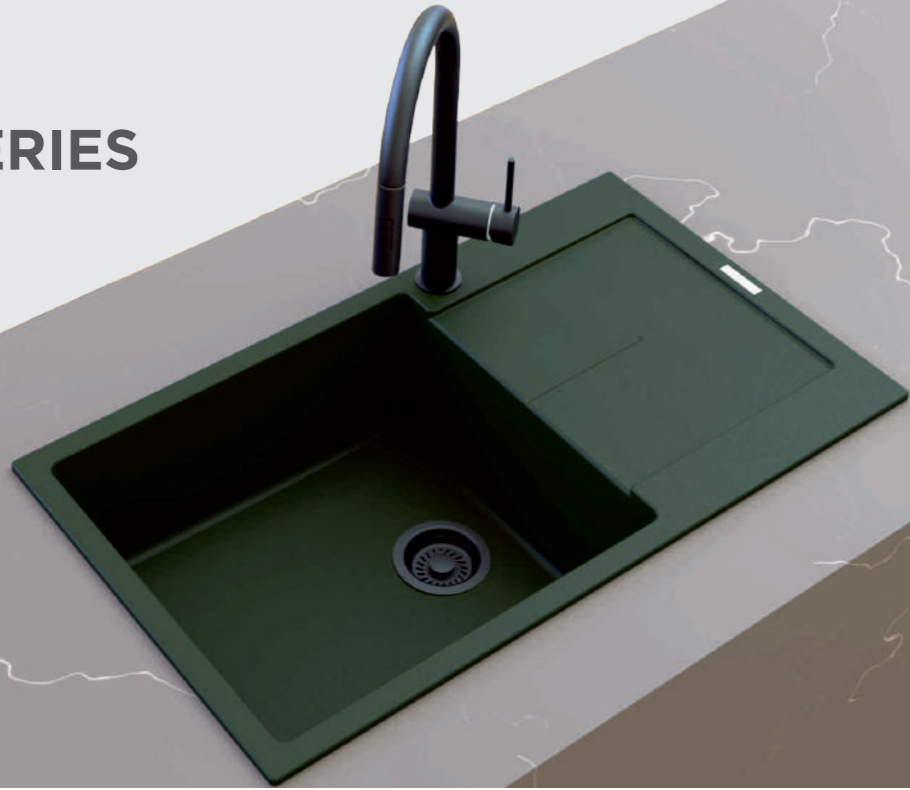

INTRODUCING
**NEW
ENIGMA SERIES**

Enigma D 100S