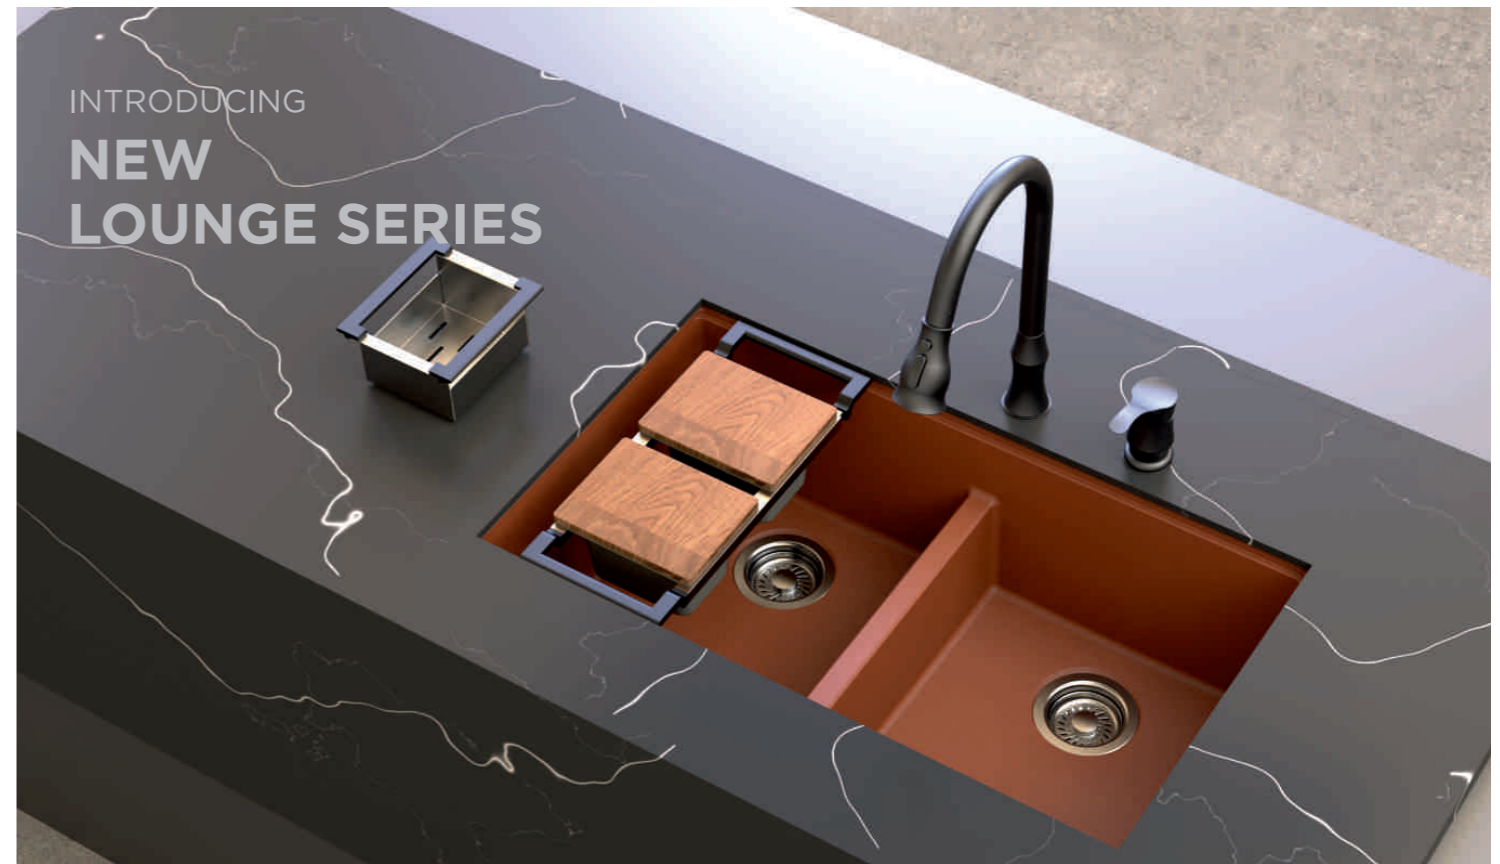

INTRODUCING
**NEW
LOUNGE SERIES**

Lounge N 100