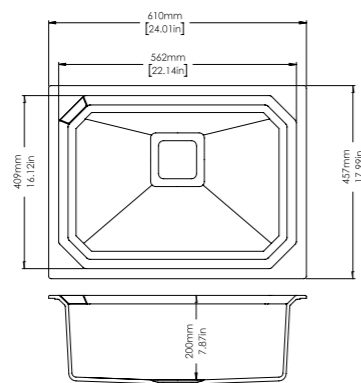

Crystal 2418