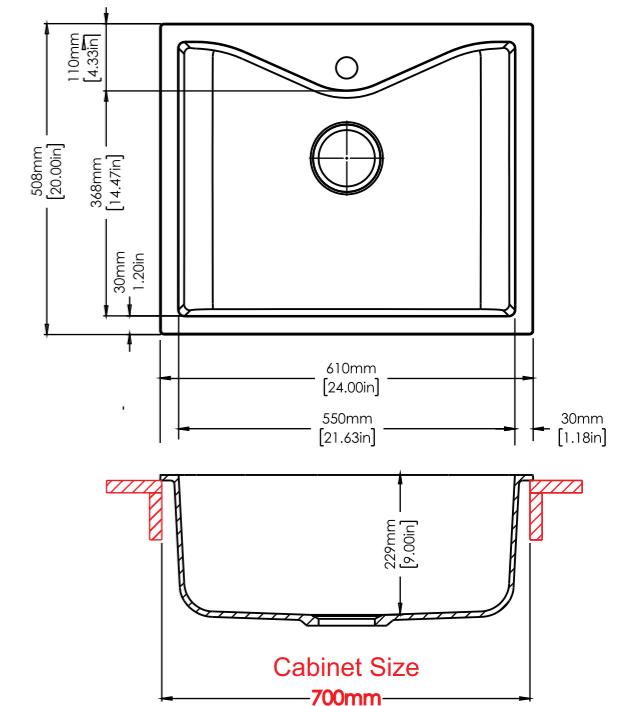

INTRODUCING
LARGO 2420

Included Accessories

Dimensions

Overall Sink: 24" x 20"
Bowl size: 22" x 14" x 9"

Installation

+ MATCHING FAUCET AMAZE 03
LARGE UTILITY BOWL 9" DEPTH

	Forest Green ₹ 19,890/-	Metallico ₹ 19,890/-	Copper ₹ 19,890/-	Deep Black ₹ 19,890/-	Mushroom ₹ 19,890/-	Chroma ₹ 19,890/-	Azure ₹ 17,790/-	Sage ₹ 17,790/-
Accessories/Color	Forest Green	Metallico	Copper	Deep Black	Mushroom	Mushroom	Azure	Sage
Faucet	✓	✓	✓	✓	✓	✓	✓	✓