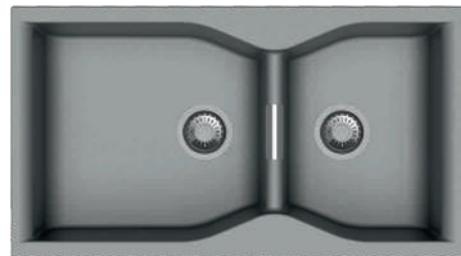

Available in Colors

Granite

Metallic

LARGO SERIES

JAZZ SERIES

Largo 3620

SINK SIZE
36 x 20 inch

BOWL SIZE
19 x 20 x 9 inch
12 x 20 x 9 inch