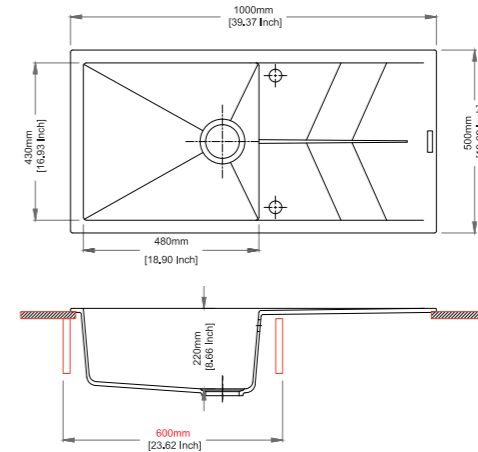

LARGO SERIES

JAZZ SERIES

Largo 3620

SINK SIZE
36 x 20 inch

BOWL SIZE
19 x 20 x 9 inch
12 x 20 x 9 inch

CABINET SIZE
1000 mm

INSTALLATION
Top Mount
Flush Mount
Under Mount

INCLUDED ACCESSORIES:
Drain
Plumbing Kit

MRP: Granite: 17,790/-
Granite Metallic: 21,990/-
Granite Metallic Nera: 22,390/-

Jazz D100L

SINK SIZE
40 x 20 inch

BOWL SIZE
19 x 17 x 8.66 inch

CABINET SIZE
600 mm

INSTALLATION
Top Mount
Flush Mount
Under Mount

INCLUDED ACCESSORIES:
Drain
Plumbing Kit

MRP: Granite: 16,690/-
Granite Metallic: 19,390/-
Granite Metallic Nera: 19,890/-

Largo 4520

BEST SELLER

SINK SIZE
45 x 20 inch

BOWL SIZE
20 x 17 x 9 inch

CABINET SIZE
1200 mm

INSTALLATION
Top Mount
Flush Mount
Under Mount

INCLUDED ACCESSORIES:
Drain
Plumbing Kit

MRP: Granite: 22,390/-
Granite Metallic: 25,790/-
Granite Metallic Nera: 26,190/-

Jazz D200

SINK SIZE
46 x 20 inch

BOWL SIZE
13 x 17 x 8.27 inch

CABINET SIZE
800 mm

INSTALLATION
Top Mount
Flush Mount
Under Mount

INCLUDED ACCESSORIES:
Drain
Plumbing Kit

MRP: Granite: 22,790/-
Granite Metallic: 26,090/-
Granite Metallic Nera: 26,390/-

Available in Colors

Available in Colors