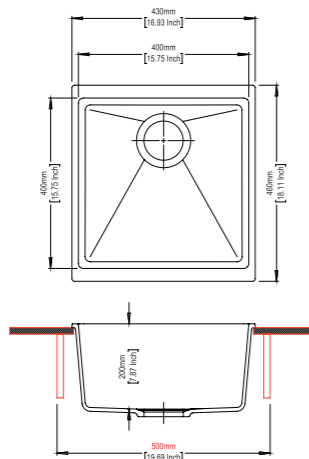

Crystal 2418

SINK SIZE 24 x 18 inch	BOWL SIZE 22 x 16 x 8 inch
CABINET SIZE 700 mm	INSTALLATION
INCLUDED ACCESSORIES: Plumbing Kit	
MRP Charcoal / Graphite : 12,990/- Sage / Snow / Azure / Sand : 14,290/-	

Colors

SMART SERIES

SM-530

SINK SIZE 21 x 18 inch	BOWL SIZE 20 x 16 x 7.87 inch
CABINET SIZE 600 mm	INSTALLATION Top Mount Flush Mount Under Mount
INCLUDED ACCESSORIES: Plumbing Kit MRP: 10,390/-	

SM-370

SINK SIZE 14 x 18 inch	BOWL SIZE 13 x 16 x 7.8 inch
CABINET SIZE 500 mm	INSTALLATION Top Mount Flush Mount Under Mount
INCLUDED ACCESSORIES: Plumbing Kit MRP: 7,790/-	

SM-430

SINK SIZE 17 x 18 inch	BOWL SIZE 16 x 16 x 7.8 inch
CABINET SIZE 500 mm	INSTALLATION Top Mount Flush Mount Under Mount
INCLUDED ACCESSORIES: Plumbing Kit MRP: 9,390/-	

Colors

Nera

Mushroom

Metallic
Basalt Grey

**NEW
JUMBO SERIES**

N200

SINK SIZE 32 x 19.5 inch	BOWL SIZE 14.25 x 16.7 x x inch
CABINET SIZE 900 mm	INSTALLATION Under Mount
INCLUDED ACCESSORIES: Plumbing Kit	
MRP: 21,890/-	

N100

SINK SIZE 24 x 19 inch	BOWL SIZE 22 x 16.7 x 7.8 inch
CABINET SIZE 700 mm	INSTALLATION Under Mount
INCLUDED ACCESSORIES: Plumbing Kit	
MRP: 12,590/-	