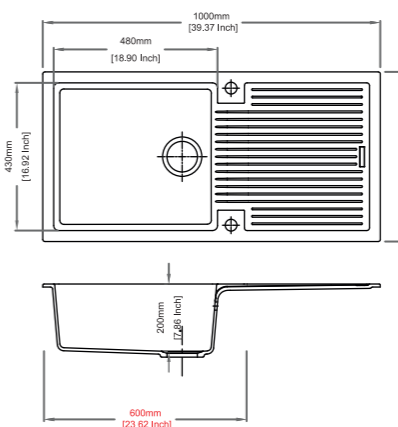

INTRODUCING
**NEW TIP TOE SERIES
& NEW RIMO D 100L**

Tip Toe D100B

SINK SIZE 33.86 x 19.69 inch	BOWL SIZE 16.93 x 18.9 x 7.8 inch
CABINET SIZE 600 mm	INSTALLATION Top Mount Flush Mount Under Mount
INCLUDED ACCESSORIES: Plumbing Kit	
MRP Granite Standard: 15,990/- Granite Premium: 18,190/-	

Tip Toe N200LD

SINK SIZE 33.86 x 19.69 inch	BOWL SIZE 16.92 x 15.74 x 7.8 inch 14.56 x 14.38 x 7.8 inch
CABINET SIZE 900 mm	INSTALLATION Top Mount Flush Mount Under Mount
INCLUDED ACCESSORIES: Plumbing Kit	
MRP Granite Standard: 15,390/- Granite Premium: 19,190/-	

Tip Toe D100 N

SINK SIZE 24.21 x 19.69 inch	BOWL SIZE 13.6 x 16.9 x 7.87 inch
CABINET SIZE 500 mm	INSTALLATION Top Mount Flush Mount Under Mount
INCLUDED ACCESSORIES: Plumbing Kit	
MRP Granite Standard: 11,790/- Granite Premium: 12,990/-	

Rimo D 100 L

SINK SIZE 40 x 20 inch	BOWL SIZE 19 x 17 x 7.86 inch
CABINET SIZE 600 mm	INSTALLATION Top Mount Flush Mount Under Mount
INCLUDED ACCESSORIES: Plumbing Kit	
MRP Granite Standard : 17,790/- Granite Premium : 18,790/-	