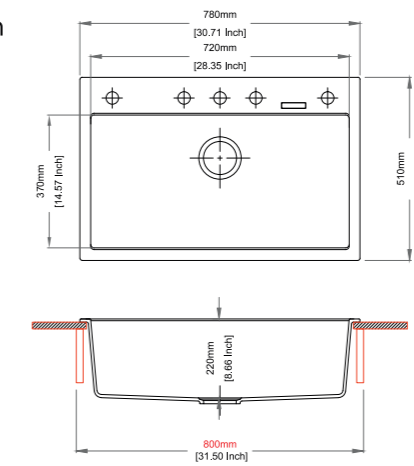

Waltz 780 Workstation SEMI LOADED

SINK SIZE 31 x 20 inch	BOWL SIZE 28 x 15 x 8.6 inch
CABINET SIZE 800 mm	INSTALLATION Top Mount Flush Mount Under Mount

MRP
Snova With Rose Gold Accessories: 40,400/-
Deep Black With Rose Gold Accessories: 40,400/-
Concrete With Black Accessories: 38,000/-
Metallico With Rose Gold Accessories: 40,400/-
Mushroom With Black Accessories: 38,000/-