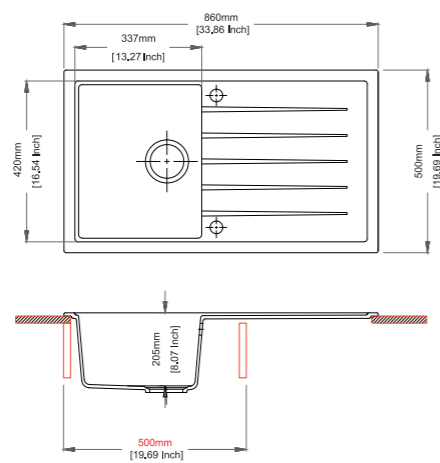

Enigma N200

SINK SIZE 34 x 20 inch	BOWL SIZE 20 x 17 x 7.89 inch 10 x 13 x 7.89 inch
CABINET SIZE 900 mm	INSTALLATION Top Mount Flush Mount Under Mount
INCLUDED ACCESSORIES: Plumbing Kit	
MRP: 20,690/-	

Colors

Nera

Mushroom

Metallic - Basalt Grey

Color

Nera

Vivaldi D100L

SINK SIZE 40 x 20 inch	BOWL SIZE 19 x 17 x 8.6 inch
CABINET SIZE 600 mm	INSTALLATION Top Mount Flush Mount Under Mount
INCLUDED ACCESSORIES: Plumbing Kit	
MRP: Granite: 16,590/- Granite Metallic: 19,490/- Granite Metallic-Nera: 19,890/-	

Vivaldi N200

SINK SIZE 34 x 20 inch	BOWL SIZE 16 x 17 x 8 inch
CABINET SIZE 900 mm	INSTALLATION Top Mount Flush Mount Under Mount
INCLUDED ACCESSORIES: Plumbing Kit	
MRP: Granite: 15,390/- Granite Metallic: 19,190/- Granite Metallic-Nera: 19,690/-	

Vivaldi D100

SINK SIZE 34 x 20 inch	BOWL SIZE 13 x 16 x 8 inch
CABINET SIZE 500 mm	INSTALLATION Top Mount Flush Mount Under Mount
INCLUDED ACCESSORIES: Plumbing Kit	
MRP: Granite: 15,390/- Granite Metallic: 18,790/- Granite Metallic-Nera: 19,290/-	