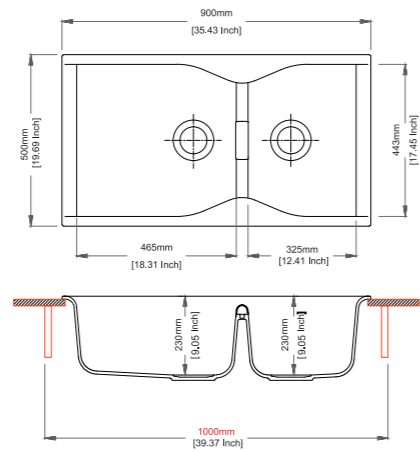

Vivaldi D100L 36X18

SINK SIZE 36 x 18 inch	BOWL SIZE 19 x 15.6 x 8.5inch
CABINET SIZE 600 mm	INSTALLATION Top Mount Flush Mount Under Mount
INCLUDED ACCESSORIES: Plumbing Kit	
MRP: Granite: 15,690/- Granite Metallic Cromo: 19,390/- Granite Metallic-Nera: 19,890/-	

Available in Colors

Granite

Metallic

LARGO SERIES

JAZZ SERIES

Largo 3620

SINK SIZE
36 x 20 inch

BOWL SIZE
19 x 20 x 9 inch
12 x 20 x 9 inch