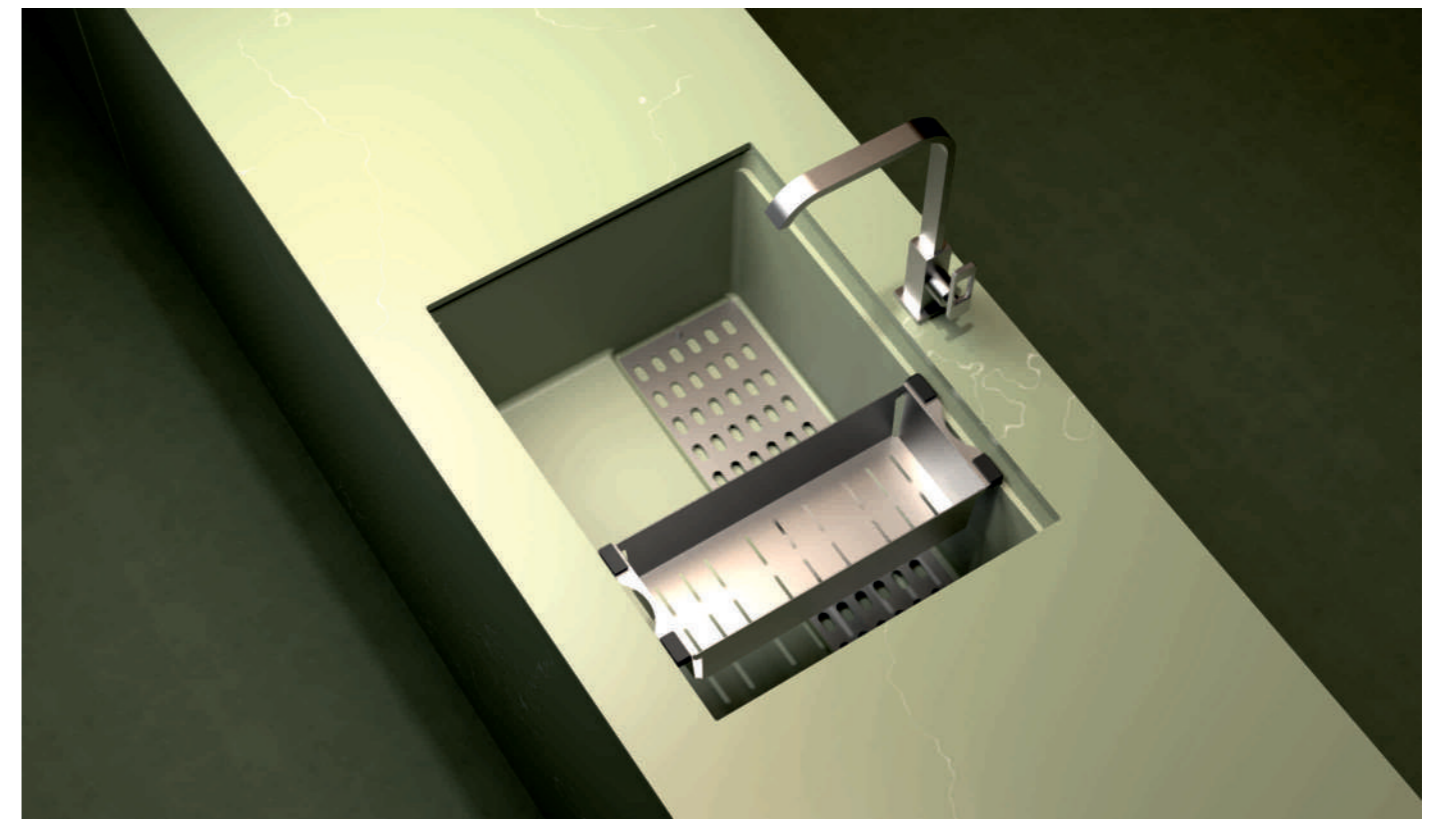

Installation

+ Drainer Plate + Colander + Faucet + Glass Rinser
LARGE UTILITY BOWL 31 X 18 X 9+” DEPTH

Premium

Standard

Accessories/Color	Forest Green ₹ 36,690/-	Metallico ₹ 36,690/-	Copper ₹ 41,990/-	Chroma ₹ 36,690/-	Azure ₹ 36,690/-	Deep Black ₹ 36,690/-	Mushroom ₹ 36,690/-	Sage ₹ 36,690/-
Accessories/Color	Chrome	Chrome	Rose Gold	Rose Gold	Chrome	Black	Chrome	Chrome
Faucet	✓	✓	✓	✓	✓	✓	✓	✓
Colander	✓	✓	✓	✓	✓	✓	✓	✓
Rinser	Black	Black	Black	Black	Black	✓	Black	Black
Drainer Plate	✓	✓	✓	✓	✓	✓	✓	✓

INTRODUCING
HARMONY 2418

Included Accessories

Dimensions

Overall Sink: 24" x 18"
Bowl size: 22" x 15" x 10"

Installation

+ Drainer Plate & Colander
LARGE UTILITY BOWL 24X18X 9+'' DEPTH

Premium

Standard