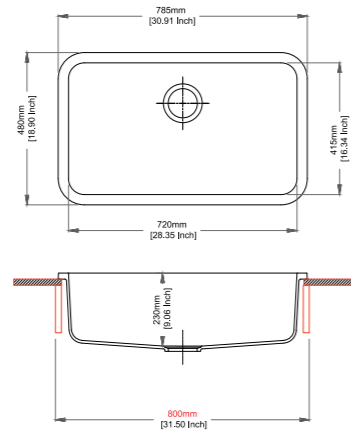

Jazz D200

SINK SIZE
46 x 20 inch

BOWL SIZE
13 x 17 x 8.27 inch

CABINET SIZE
800 mm

INSTALLATION
 Top Mount
 Flush Mount
 Under Mount

INCLUDED ACCESSORIES:
 Drain
 Plumbing Kit

MRP: Granite: 22,790/-
Granite Metallic: 26,090/-
Granite Metallic Nera: 26,390/-

Available in Colors

Available in Colors

JUMBO BOWL

Jumbo Bowl N100

SINK SIZE 30 x 19 inch	BOWL SIZE 28 x 16 x 9 inch
CABINET SIZE 800 mm	INSTALLATION    Top Mount Flush Mount Under Mount
INCLUDED ACCESSORIES:	
 Plumbing Kit	
MRP: Granite: 14,990/- Granite Metallic: 16,290/- Granite Metallic Nera: 16,790/-	