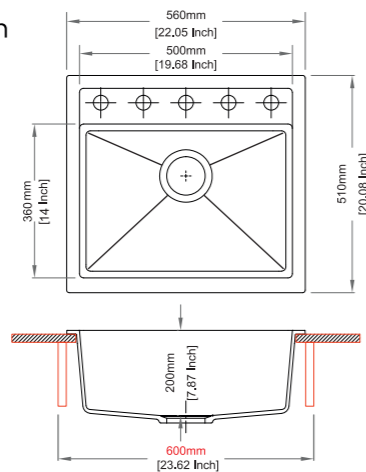

Waltz 560FE Workstation FULLY LOADED

SINK SIZE 22 x 20 inch	BOWL SIZE 20 x 14 x 8 inch
CABINET SIZE 600 mm	INSTALLATION Top Mount Flush Mount Under Mount

MRP
Snova With Rose Gold Accessories: 45,500/-
Deep Black With Rose Gold Accessories: 45,500/-
Concrete With Black Accessories: 42,900/-
Metallico With Rose Gold Accessories: 45,500/-
Mushroom With Black Accessories: 42,900/-