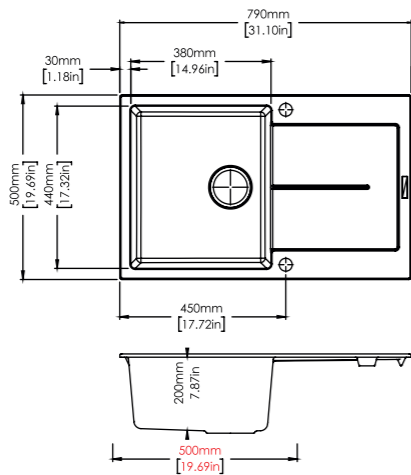

INTRODUCING
HARMONY 2418

Included Accessories

Dimensions

Overall Sink: 24" x 18"
Bowl size: 22" x 15" x 10"

Installation

+ Drainer Plate & Colander
LARGE UTILITY BOWL 24X18X 9+'' DEPTH

Premium

Standard

Overall Sink: 24" x 20"
Bowl size: 22" x 14" x 9"

Installation

+ MATCHING FAUCET AMAZE 03
LARGE UTILITY BOWL 9" DEPTH

								
	Forest Green ₹ 19,890/-	Metallico ₹ 19,890/-	Copper ₹ 19,890/-	Deep Black ₹ 19,890/-	Mushroom ₹ 19,890/-	Chroma ₹ 19,890/-	Azure ₹ 17,790/-	Sage ₹ 17,790/-
Accessories/Color	Forest Green	Metallico	Copper	Deep Black	Mushroom	Mushroom	Azure	Sage
Faucet	✓	✓	✓	✓	✓	✓	✓	✓

INTRODUCING
**NEW
ENIGMA SERIES**

Enigma D 100S

SINK SIZE 31 x 20 inch	BOWL SIZE 15 x 17 x 7.87 inch
CABINET SIZE 500 mm	INSTALLATION
INCLUDED ACCESSORIES: Plumbing Kit	
MRP Granite Standard : 14,590/- Granite Premium : 15,690/-	

INTRODUCING
**NEW
LOUNGE SERIES**

Lounge N 100

SINK SIZE 32.5 x 19 inch	BOWL SIZE 30 x 17 x 9 inch
CABINET SIZE 900 mm	INSTALLATION
INCLUDED ACCESSORIES: Plumbing Kit	
MRP Granite Standard : 16,690/- Granite Premium : 18,790/-	