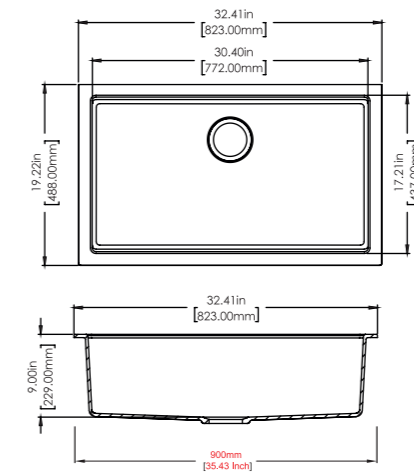

INTRODUCING
HARMONY 2418

Included Accessories

Dimensions

Overall Sink: 24" x 18"
Bowl size: 22" x 15" x 10"

Installation

+ Drainer Plate & Colander
LARGE UTILITY BOWL 24X18X 9+'' DEPTH

Premium

Standard

INTRODUCING
**NEW
ENIGMA SERIES**

Enigma D 100S

SINK SIZE 31 x 20 inch	BOWL SIZE 15 x 17 x 7.87 inch
CABINET SIZE 500 mm	INSTALLATION
INCLUDED ACCESSORIES: Plumbing Kit	
MRP Granite Standard : 14,590/- Granite Premium : 15,690/-	

INTRODUCING
**NEW
LOUNGE SERIES**

Lounge N 100

SINK SIZE 32.5 x 19 inch	BOWL SIZE 30 x 17 x 9 inch
CABINET SIZE 900 mm	INSTALLATION
INCLUDED ACCESSORIES: Plumbing Kit	
MRP Granite Standard : 16,690/- Granite Premium : 18,790/-	

Enigma D 100B

SINK SIZE 34 x 20 inch	BOWL SIZE 19 x 17 x 7.87 inch
CABINET SIZE 600 mm	INSTALLATION
INCLUDED ACCESSORIES: Plumbing Kit	
MRP Granite Standard : 15,690/- Granite Premium : 16,690/-	

Lounge N 200