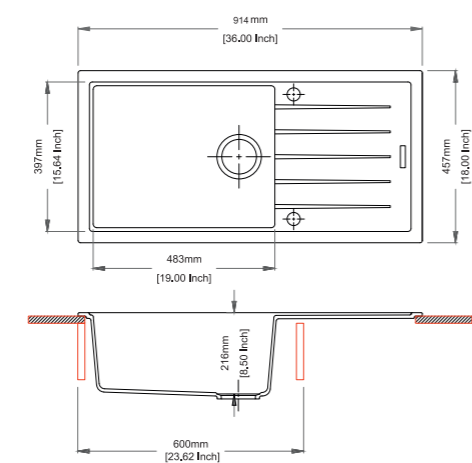

Vivaldi N200

SINK SIZE 34 x 20 inch	BOWL SIZE 16 x 17 x 8 inch
CABINET SIZE 900 mm	INSTALLATION Top Mount Flush Mount Under Mount
INCLUDED ACCESSORIES: Plumbing Kit	
MRP: Granite: 15,390/- Granite Metallic: 19,190/- Granite Metallic-Nera: 19,690/-	

Vivaldi D100

SINK SIZE 34 x 20 inch	BOWL SIZE 13 x 16 x 8 inch
CABINET SIZE 500 mm	INSTALLATION Top Mount Flush Mount Under Mount
INCLUDED ACCESSORIES: Plumbing Kit	
MRP: Granite: 15,390/- Granite Metallic: 18,790/- Granite Metallic-Nera: 19,290/-	

Vivaldi D100L 36X18

SINK SIZE 36 x 18 inch	BOWL SIZE 19 x 15.6 x 8.5inch
CABINET SIZE 600 mm	INSTALLATION Top Mount Flush Mount Under Mount
INCLUDED ACCESSORIES: Plumbing Kit	
MRP: Granite: 15,690/- Granite Metallic Cromo: 19,390/- Granite Metallic-Nera: 19,890/-	