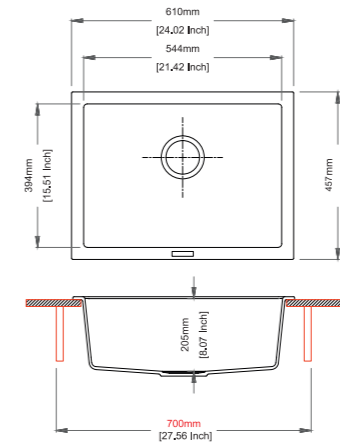

**NEW
JUMBO SERIES**

N200

SINK SIZE 32 x 19.5 inch	BOWL SIZE 14.25 x 16.7 x x inch
CABINET SIZE 900 mm	INSTALLATION Under Mount
INCLUDED ACCESSORIES: Plumbing Kit	
MRP: 21,890/-	

N100

SINK SIZE 24 x 19 inch	BOWL SIZE 22 x 16.7 x 7.8 inch
CABINET SIZE 700 mm	INSTALLATION Under Mount
INCLUDED ACCESSORIES: Plumbing Kit	
MRP: 12,590/-	

N100L

SINK SIZE 32.5 x 19 inch	BOWL SIZE 30 x 16 x x inch
CABINET SIZE 900 mm	INSTALLATION Under Mount
INCLUDED ACCESSORIES: Plumbing Kit	
MRP: 17,590/-	

Color

Nera

SINGLE BOWL SERIES

Salsa

BEST SELLER

SINK SIZE 21 x 18 inch	BOWL SIZE 18 x 16 x 8 inch
CABINET SIZE 600 mm	INSTALLATION Top Mount Flush Mount Under Mount
INCLUDED ACCESSORIES: Plumbing Kit	
MRP: Granite: 8,990/- Granite Metallic: 10,990/- Granite Metallic Nera: 11,490/-	

Big Bowl

BEST SELLER

SINK SIZE 24 x 18 inch	BOWL SIZE 21 x 16 x 8 inch
CABINET SIZE 700 mm	INSTALLATION Top Mount Flush Mount Under Mount
INCLUDED ACCESSORIES: Plumbing Kit	
MRP: Granite: 9,390/- Granite Metallic: 11,490/- Granite Metallic Nera: 11,990/-	

Neo Salsa

SINK SIZE 16.65 x 16.65 inch	BOWL SIZE 14 x 14 x 7.99 inch
CABINET SIZE 500 mm	INSTALLATION Top Mount Flush Mount Under Mount
INCLUDED ACCESSORIES: Plumbing Kit	
MRP: Granite: 7,190/- Granite Metallic: 8,790/- Granite Metallic-Nera : 9,190/-	