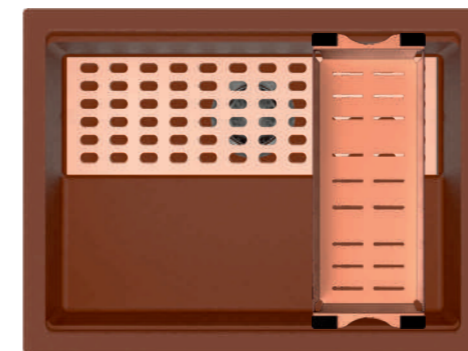

Installation

+ Drainer Plate + Colander + Faucet + Glass Rinser
LARGE UTILITY BOWL 31 X 18 X 9+” DEPTH

Premium

Standard

Accessories/Color	Forest Green ₹ 36,690/-	Metallico ₹ 36,690/-	Copper ₹ 41,990/-	Chroma ₹ 36,690/-	Azure ₹ 36,690/-	Deep Black ₹ 36,690/-	Mushroom ₹ 36,690/-	Sage ₹ 36,690/-
Accessories/Color	Chrome	Chrome	Rose Gold	Rose Gold	Chrome	Black	Chrome	Chrome
Faucet	✓	✓	✓	✓	✓	✓	✓	✓
Colander	✓	✓	✓	✓	✓	✓	✓	✓
Rinser	Black	Black	Black	Black	Black	✓	Black	Black
Drainer Plate	✓	✓	✓	✓	✓	✓	✓	✓

INTRODUCING
HARMONY 2418

Included Accessories

Dimensions

Overall Sink: 24" x 18"
Bowl size: 22" x 15" x 10"

Installation

+ Drainer Plate & Colander
LARGE UTILITY BOWL 24X18X 9+'' DEPTH

Premium

Standard