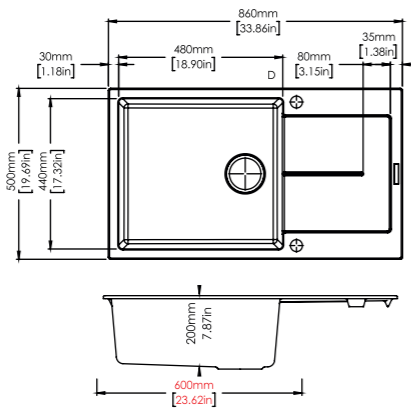

INTRODUCING
HARMONY 2418

Included Accessories

Dimensions

Overall Sink: 24" x 18"
Bowl size: 22" x 15" x 10"

Installation

+ Drainer Plate & Colander
LARGE UTILITY BOWL 24X18X 9+'' DEPTH

Premium

Standard

INTRODUCING
**NEW
ENIGMA SERIES**

Enigma D 100S

SINK SIZE 31 x 20 inch	BOWL SIZE 15 x 17 x 7.87 inch
CABINET SIZE 500 mm	INSTALLATION
INCLUDED ACCESSORIES: Plumbing Kit	
MRP Granite Standard : 14,590/- Granite Premium : 15,690/-	

INTRODUCING
**NEW
LOUNGE SERIES**

Lounge N 100

SINK SIZE 32.5 x 19 inch	BOWL SIZE 30 x 17 x 9 inch
CABINET SIZE 900 mm	INSTALLATION
INCLUDED ACCESSORIES: Plumbing Kit	
MRP Granite Standard : 16,690/- Granite Premium : 18,790/-	

Enigma D 100B

SINK SIZE 34 x 20 inch	BOWL SIZE 19 x 17 x 7.87 inch
CABINET SIZE 600 mm	INSTALLATION
INCLUDED ACCESSORIES: Plumbing Kit	
MRP Granite Standard : 15,690/- Granite Premium : 16,690/-	

Lounge N 200