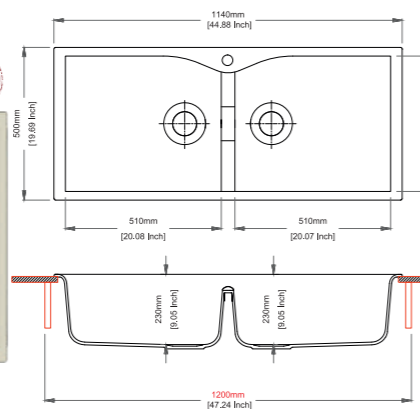

SINK SIZE
40 x 20 inch

BOWL SIZE
19 x 17 x 8.66 inch

CABINET SIZE
600 mm

INSTALLATION
 Top Mount
 Flush Mount
 Under Mount

INCLUDED ACCESSORIES:
 Drain
 Plumbing Kit

MRP: Granite: 16,690/-
Granite Metallic: 19,390/-
Granite Metallic Nera: 19,890/-

Largo 4520

BEST SELLER

SINK SIZE
45 x 20 inch

BOWL SIZE
20 x 17 x 9 inch

CABINET SIZE
1200 mm

INSTALLATION
 Top Mount
 Flush Mount
 Under Mount

INCLUDED ACCESSORIES:
 Drain
 Plumbing Kit

MRP: Granite: 22,390/-
Granite Metallic: 25,790/-
Granite Metallic Nera: 26,190/-