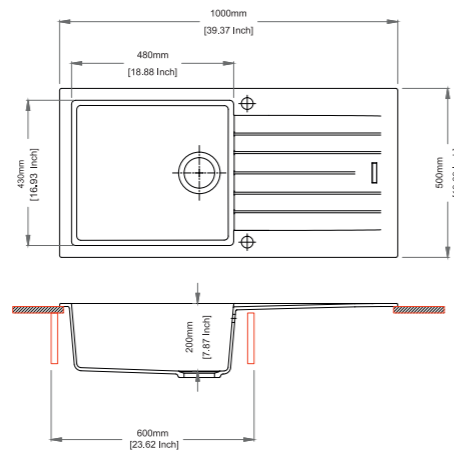

Waltz 610

SINK SIZE 24 x 20 inch	BOWL SIZE 22.5 x 15.8 x 7.87 inch
CABINET SIZE 700 mm	INSTALLATION Top Mount Flush Mount Under Mount
INCLUDED ACCESSORIES: Plumbing Kit	
MRP Granite: 13,390/- Granite Metallic: 14,090/- Granite Metallic Nera: 14,490/-	

Available in Colors

Granite

Metallic

TipToe D100L

SINK SIZE 40 x 20 inch	BOWL SIZE 19 x 17 x 7.87 inch
CABINET SIZE 600 mm	INSTALLATION Top Mount Flush Mount Under Mount
INCLUDED ACCESSORIES: Plumbing Kit	
MRP: 20,390/-	

Enigma D100L

SINK SIZE 40 x 20 inch	BOWL SIZE 19 x 17 x 7.8 inch
CABINET SIZE 600 mm	INSTALLATION Top Mount Flush Mount Under Mount
INCLUDED ACCESSORIES: Plumbing Kit	
MRP: 17,790/-	

TipToe D200

SINK SIZE 46 x 20 inch	BOWL SIZE 13 x 17 x 7.87 inch
CABINET SIZE 800 mm	INSTALLATION Top Mount Flush Mount Under Mount
INCLUDED ACCESSORIES: Plumbing Kit	
MRP: 27,690/-	

Enigma N200

SINK SIZE 34 x 20 inch	BOWL SIZE 20 x 17 x 7.89 inch 10 x 13 x 7.89 inch
CABINET SIZE 900 mm	INSTALLATION Top Mount Flush Mount Under Mount
INCLUDED ACCESSORIES: Plumbing Kit	
MRP: 20,690/-	