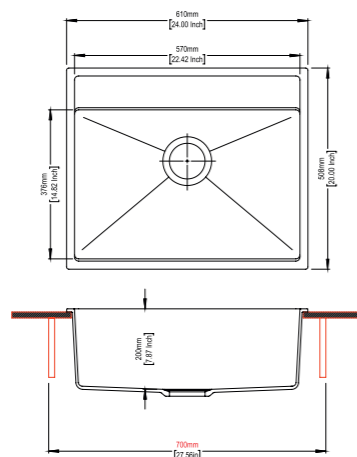

WALTZ SERIES

Waltz 780

SINK SIZE 31 x 20 inch	BOWL SIZE 28 x 15 x 8.66 inch
CABINET SIZE 800 mm	INSTALLATION Top Mount Flush Mount Under Mount
INCLUDED ACCESSORIES: Plumbing Kit	
MRP: Granite: 15,090/- Granite Metallic: 16,690/- Granite Metallic Nera: 17,190/- Red/Yellow: 17,190/-	

Waltz 560

SINK SIZE 22 x 20 inch	BOWL SIZE 20 x 14 x 7.87 inch
CABINET SIZE 600 mm	INSTALLATION Top Mount Flush Mount Under Mount
INCLUDED ACCESSORIES: Plumbing Kit	
MRP Granite: 9,890/- Granite Metallic: 11,890/- Granite Metallic Nera: 12,390/-	

Waltz 610

SINK SIZE 24 x 20 inch	BOWL SIZE 22.5 x 15.8 x 7.87 inch
CABINET SIZE 700 mm	INSTALLATION Top Mount Flush Mount Under Mount
INCLUDED ACCESSORIES: Plumbing Kit	
MRP Granite: 13,390/- Granite Metallic: 14,090/- Granite Metallic Nera: 14,490/-	

Available in Colors

Granite

Metallic