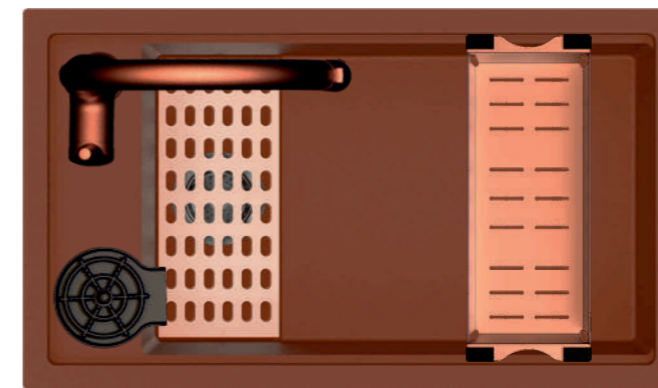

COLOUR-FAST

The strength of quartz and bonding of acrylic resin make this sink a tough one.

HARD-WEARING

INTRODUCING
HARMONY SD 780

Included Accessories

Dimensions

Overall Sink: 31" x 18"
Bowl size: 25" x 15" x 10"

Installation

+ Drainer Plate + Colander + Faucet + Glass Rinser
LARGE UTILITY BOWL 31 X 18 X 9+” DEPTH

Premium

Standard

Accessories/Color	Forest Green ₹ 36,690/-	Metallico ₹ 36,690/-	Copper ₹ 41,990/-	Chroma ₹ 36,690/-	Azure ₹ 36,690/-	Deep Black ₹ 36,690/-	Mushroom ₹ 36,690/-	Sage ₹ 36,690/-
Accessories/Color	Chrome	Chrome	Rose Gold	Rose Gold	Chrome	Black	Chrome	Chrome
Faucet	✓	✓	✓	✓	✓	✓	✓	✓
Colander	✓	✓	✓	✓	✓	✓	✓	✓
Rinser	Black	Black	Black	Black	Black	✓	Black	Black
Drainer Plate	✓	✓	✓	✓	✓	✓	✓	✓

INTRODUCING
HARMONY 2418

Included Accessories

Dimensions

Overall Sink: 24" x 18"
Bowl size: 22" x 15" x 10"

Installation

+ Drainer Plate & Colander
LARGE UTILITY BOWL 24X18X 9+'' DEPTH

Premium

Standard