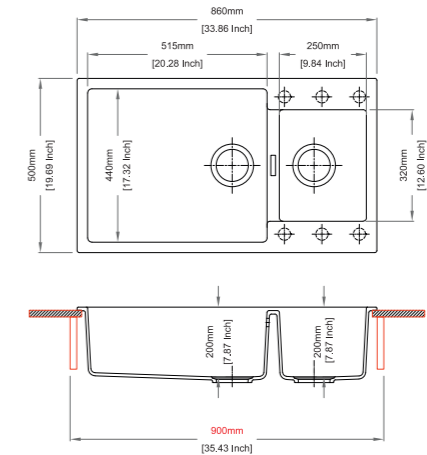

Available in Colors

Granite

Metallic

TipToe D100L

SINK SIZE 40 x 20 inch	BOWL SIZE 19 x 17 x 7.87 inch
CABINET SIZE 600 mm	INSTALLATION Top Mount Flush Mount Under Mount
INCLUDED ACCESSORIES: Plumbing Kit	
MRP: 20,390/-	

Enigma D100L

SINK SIZE 40 x 20 inch	BOWL SIZE 19 x 17 x 7.8 inch
CABINET SIZE 600 mm	INSTALLATION Top Mount Flush Mount Under Mount
INCLUDED ACCESSORIES: Plumbing Kit	
MRP: 17,790/-	

TipToe D200

SINK SIZE 46 x 20 inch	BOWL SIZE 13 x 17 x 7.87 inch
CABINET SIZE 800 mm	INSTALLATION Top Mount Flush Mount Under Mount
INCLUDED ACCESSORIES: Plumbing Kit	
MRP: 27,690/-	

Enigma N200

SINK SIZE 34 x 20 inch	BOWL SIZE 20 x 17 x 7.89 inch 10 x 13 x 7.89 inch
CABINET SIZE 900 mm	INSTALLATION Top Mount Flush Mount Under Mount
INCLUDED ACCESSORIES: Plumbing Kit	
MRP: 20,690/-	