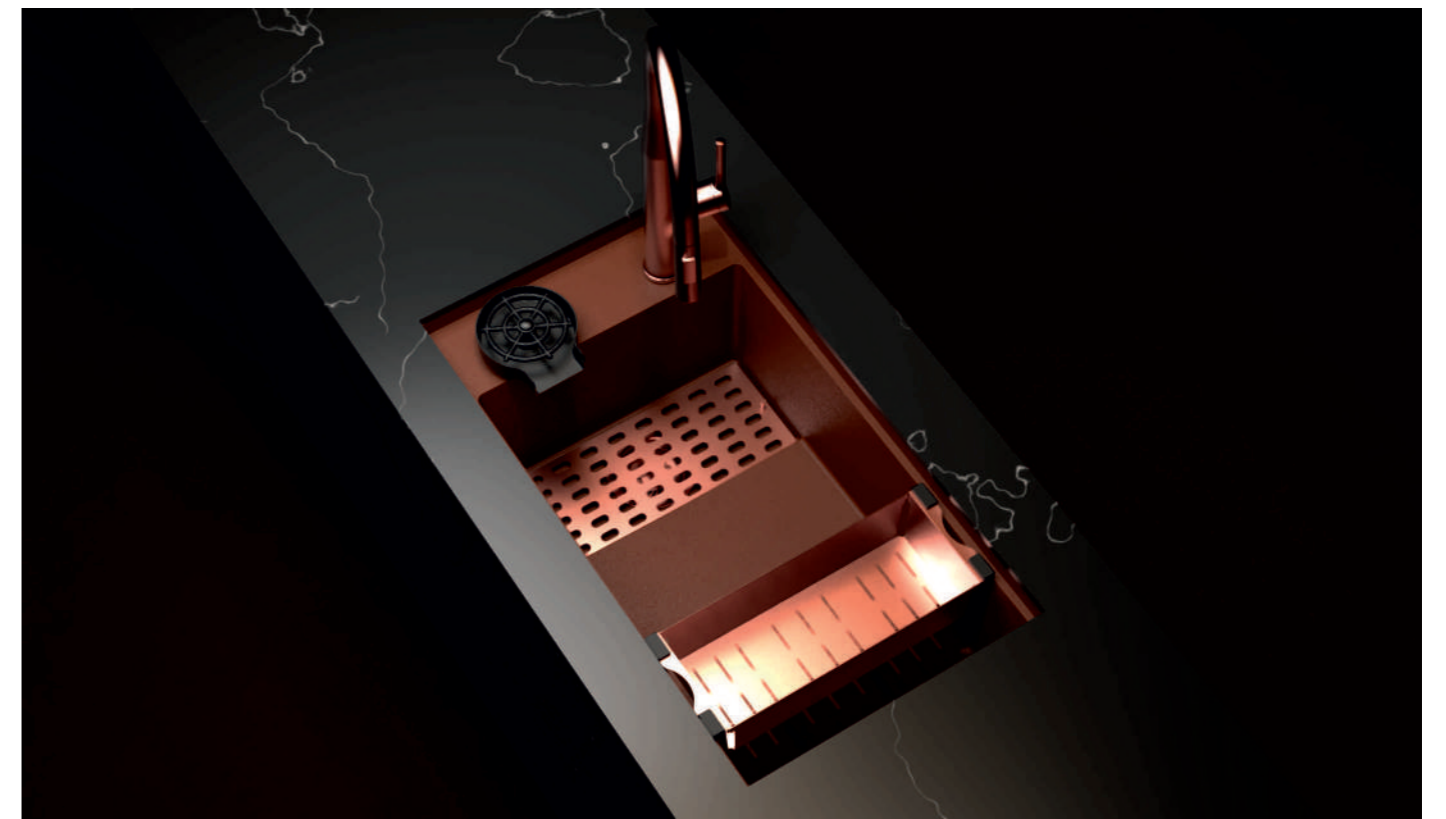

COLOUR-FAST

The strength of quartz and bonding of acrylic resin make this sink a tough one.

HARD-WEARING

INTRODUCING
HARMONY SD 780

Included Accessories

Dimensions

Overall Sink: 31" x 18"
Bowl size: 25" x 15" x 10"

Installation

+ Drainer Plate + Colander + Faucet + Glass Rinser
LARGE UTILITY BOWL 31 X 18 X 9+” DEPTH

Premium

Standard

Accessories/Color	Forest Green ₹ 36,690/-	Metallico ₹ 36,690/-	Copper ₹ 41,990/-	Chroma ₹ 36,690/-	Azure ₹ 36,690/-	Deep Black ₹ 36,690/-	Mushroom ₹ 36,690/-	Sage ₹ 36,690/-
Accessories/Color	Chrome	Chrome	Rose Gold	Rose Gold	Chrome	Black	Chrome	Chrome
Faucet	✓	✓	✓	✓	✓	✓	✓	✓
Colander	✓	✓	✓	✓	✓	✓	✓	✓
Rinser	Black	Black	Black	Black	Black	✓	Black	Black
Drainer Plate	✓	✓	✓	✓	✓	✓	✓	✓