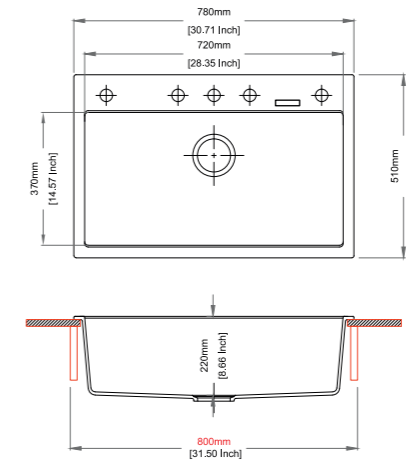

Tip Toe D100 S

SINK SIZE 30.7 x 19.7 inch	BOWL SIZE 17 x 13.6 x 7.87 inch
CABINET SIZE 500 mm	INSTALLATION Top Mount Flush Mount Under Mount
INCLUDED ACCESSORIES: Plumbing Kit	
MRP Granite Standard: 14,590/- Granite Premium: 15,690/-	

Available in Colors

Granite Standard

Deep Black Mushroom Sage

Granite Premium

Forest Green Metallico Copper Azure

WALTZ SERIES WORKSTATION FULLY LOADED

Waltz 780 Workstation FULLY LOADED

SINK SIZE 31 x 20 inch	BOWL SIZE 28 x 15 x 8.6 inch
CABINET SIZE 800 mm	INSTALLATION Top Mount Flush Mount Under Mount