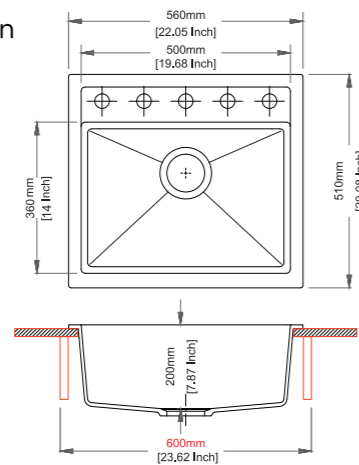

Waltz 560FE Workstation SEMI LOADED

SINK SIZE 22 x 20 inch	BOWL SIZE 20 x 14 x 8 inch
CABINET SIZE 600 mm	INSTALLATION Top Mount Flush Mount Under Mount

MRP
Snova With Rose Gold Accessories: 36,300/-
Deep Black With Rose Gold Accessories: 36,300/-
Concrete With Black Accessories: 33,800/-
Metallico With Rose Gold Accessories: 36,300/-
Mushroom With Black Accessories: 33,800/-