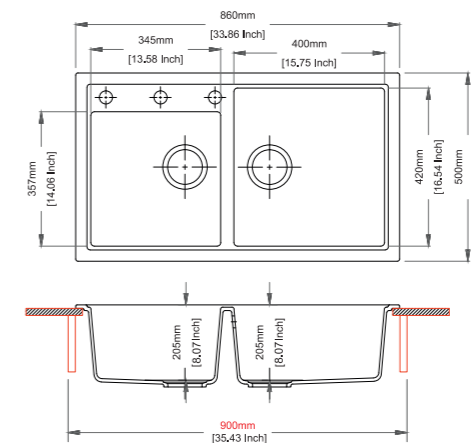

Enigma D100L

SINK SIZE 40 x 20 inch	BOWL SIZE 19 x 17 x 7.8 inch
CABINET SIZE 600 mm	INSTALLATION Top Mount Flush Mount Under Mount
INCLUDED ACCESSORIES: Plumbing Kit	
MRP: 17,790/-	

TipToe D200

SINK SIZE 46 x 20 inch	BOWL SIZE 13 x 17 x 7.87 inch
CABINET SIZE 800 mm	INSTALLATION Top Mount Flush Mount Under Mount
INCLUDED ACCESSORIES: Plumbing Kit	
MRP: 27,690/-	

Enigma N200

SINK SIZE 34 x 20 inch	BOWL SIZE 20 x 17 x 7.89 inch 10 x 13 x 7.89 inch
CABINET SIZE 900 mm	INSTALLATION Top Mount Flush Mount Under Mount
INCLUDED ACCESSORIES: Plumbing Kit	
MRP: 20,690/-	

Colors

Nera

Mushroom

Metallic - Basalt Grey

Color

Nera

Vivaldi D100L

SINK SIZE 40 x 20 inch	BOWL SIZE 19 x 17 x 8.6 inch
CABINET SIZE 600 mm	INSTALLATION Top Mount Flush Mount Under Mount
INCLUDED ACCESSORIES: Plumbing Kit	
MRP: Granite: 16,590/- Granite Metallic: 19,490/- Granite Metallic-Nera: 19,890/-	

Vivaldi N200

SINK SIZE 34 x 20 inch	BOWL SIZE 16 x 17 x 8 inch
CABINET SIZE 900 mm	INSTALLATION Top Mount Flush Mount Under Mount
INCLUDED ACCESSORIES: Plumbing Kit	
MRP: Granite: 15,390/- Granite Metallic: 19,190/- Granite Metallic-Nera: 19,690/-	