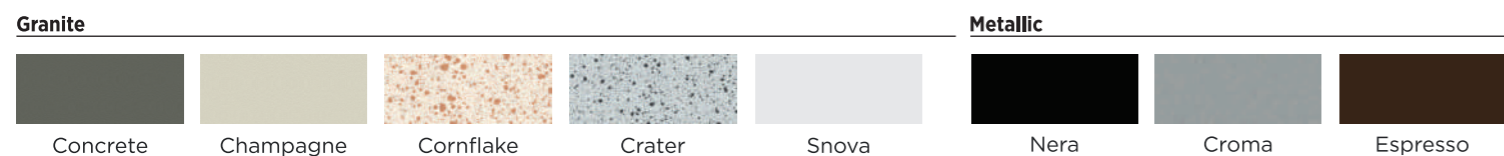

Available in Colors