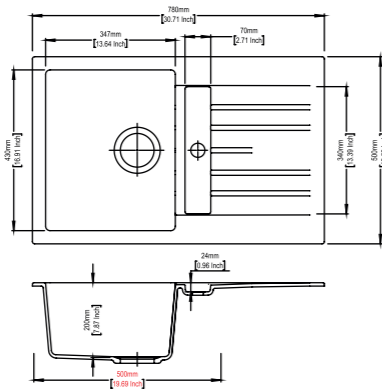

Tip Toe N200LD

SINK SIZE 33.86 x 19.69 inch	BOWL SIZE 16.92 x 15.74 x 7.8 inch 14.56 x 14.38 x 7.8 inch
CABINET SIZE 900 mm	INSTALLATION Top Mount Flush Mount Under Mount
INCLUDED ACCESSORIES: Plumbing Kit	
MRP Granite Standard: 15,390/- Granite Premium: 19,190/-	

Tip Toe D100 N

SINK SIZE 24.21 x 19.69 inch	BOWL SIZE 13.6 x 16.9 x 7.87 inch
CABINET SIZE 500 mm	INSTALLATION Top Mount Flush Mount Under Mount
INCLUDED ACCESSORIES: Plumbing Kit	
MRP Granite Standard: 11,790/- Granite Premium: 12,990/-	

Rimo D 100 L

SINK SIZE 40 x 20 inch	BOWL SIZE 19 x 17 x 7.86 inch
CABINET SIZE 600 mm	INSTALLATION Top Mount Flush Mount Under Mount
INCLUDED ACCESSORIES: Plumbing Kit	
MRP Granite Standard : 17,790/- Granite Premium : 18,790/-	

Tip Toe D100 S

SINK SIZE 30.7 x 19.7 inch	BOWL SIZE 17 x 13.6 x 7.87 inch
CABINET SIZE 500 mm	INSTALLATION Top Mount Flush Mount Under Mount
INCLUDED ACCESSORIES: Plumbing Kit	
MRP Granite Standard: 14,590/- Granite Premium: 15,690/-	