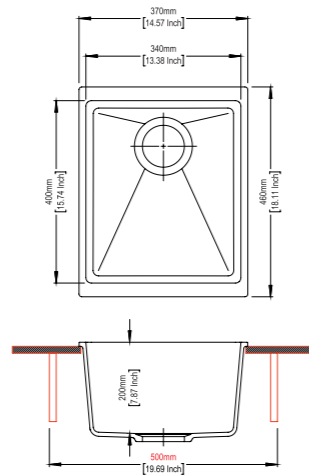

Crystal 2418

SINK SIZE 24 x 18 inch	BOWL SIZE 22 x 16 x 8 inch
CABINET SIZE 700 mm	INSTALLATION
INCLUDED ACCESSORIES: Plumbing Kit	
MRP Charcoal / Graphite : 12,990/- Sage / Snow / Azure / Sand : 14,290/-	

Colors

SMART SERIES

SM-530

SINK SIZE 21 x 18 inch	BOWL SIZE 20 x 16 x 7.87 inch
CABINET SIZE 600 mm	INSTALLATION Top Mount Flush Mount Under Mount
INCLUDED ACCESSORIES: Plumbing Kit MRP: 10,390/-	

SM-370

SINK SIZE 14 x 18 inch	BOWL SIZE 13 x 16 x 7.8 inch
CABINET SIZE 500 mm	INSTALLATION Top Mount Flush Mount Under Mount
INCLUDED ACCESSORIES: Plumbing Kit MRP: 7,790/-	

SM-430

SINK SIZE 17 x 18 inch	BOWL SIZE 16 x 16 x 7.8 inch
CABINET SIZE 500 mm	INSTALLATION Top Mount Flush Mount Under Mount
INCLUDED ACCESSORIES: Plumbing Kit MRP: 9,390/-	

Colors

Nera

Mushroom

Metallic
Basalt Grey

**NEW
JUMBO SERIES**

N200

SINK SIZE 32 x 19.5 inch	BOWL SIZE 14.25 x 16.7 x x inch
CABINET SIZE 900 mm	INSTALLATION Under Mount
INCLUDED ACCESSORIES: Plumbing Kit	
MRP: 21,890/-	

N100

SINK SIZE 24 x 19 inch	BOWL SIZE 22 x 16.7 x 7.8 inch
CABINET SIZE 700 mm	INSTALLATION Under Mount
INCLUDED ACCESSORIES: Plumbing Kit	
MRP: 12,590/-	