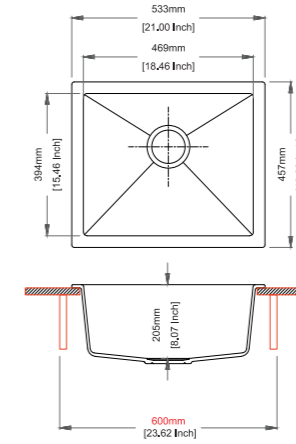

**NEW
JUMBO SERIES**

N200

SINK SIZE 32 x 19.5 inch	BOWL SIZE 14.25 x 16.7 x x inch
CABINET SIZE 900 mm	INSTALLATION Under Mount
INCLUDED ACCESSORIES: Plumbing Kit	
MRP: 21,890/-	

N100

SINK SIZE 24 x 19 inch	BOWL SIZE 22 x 16.7 x 7.8 inch
CABINET SIZE 700 mm	INSTALLATION Under Mount
INCLUDED ACCESSORIES: Plumbing Kit	
MRP: 12,590/-	

N100L

SINK SIZE 32.5 x 19 inch	BOWL SIZE 30 x 16 x x inch
CABINET SIZE 900 mm	INSTALLATION Under Mount
INCLUDED ACCESSORIES: Plumbing Kit	
MRP: 17,590/-	

Color

Nera

SINGLE BOWL SERIES

Salsa

BEST SELLER

SINK SIZE 21 x 18 inch	BOWL SIZE 18 x 16 x 8 inch
CABINET SIZE 600 mm	INSTALLATION Top Mount Flush Mount Under Mount
INCLUDED ACCESSORIES: Plumbing Kit	
MRP: Granite: 8,990/- Granite Metallic: 10,990/- Granite Metallic Nera: 11,490/-	

Big Bowl

BEST SELLER

SINK SIZE 24 x 18 inch	BOWL SIZE 21 x 16 x 8 inch
CABINET SIZE 700 mm	INSTALLATION Top Mount Flush Mount Under Mount
INCLUDED ACCESSORIES: Plumbing Kit	
MRP: Granite: 9,390/- Granite Metallic: 11,490/- Granite Metallic Nera: 11,990/-	

Neo Salsa

SINK SIZE 16.65 x 16.65 inch	BOWL SIZE 14 x 14 x 7.99 inch
CABINET SIZE 500 mm	INSTALLATION Top Mount Flush Mount Under Mount
INCLUDED ACCESSORIES: Plumbing Kit	
MRP: Granite: 7,190/- Granite Metallic: 8,790/- Granite Metallic-Nera : 9,190/-	