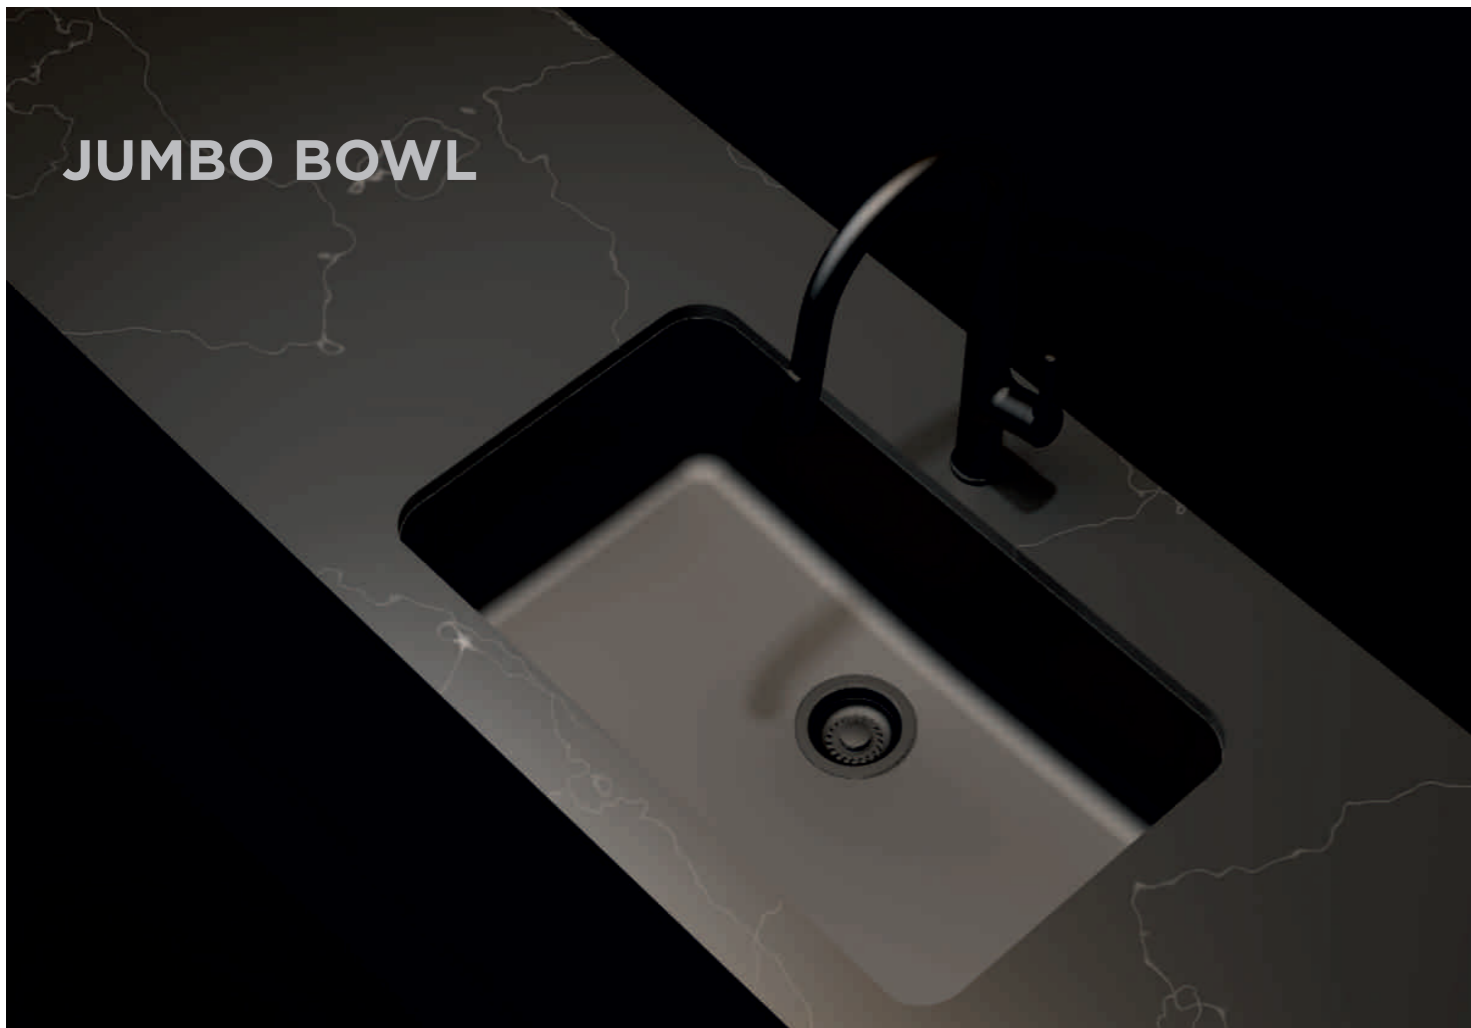

JUMBO BOWL

Jumbo Bowl N100

SINK SIZE 30 x 19 inch	BOWL SIZE 28 x 16 x 9 inch
CABINET SIZE 800 mm	INSTALLATION Top Mount Flush Mount Under Mount
INCLUDED ACCESSORIES:	
  Plumbing Kit	
MRP: Granite: 14,990/- Granite Metallic: 16,290/- Granite Metallic Nera: 16,790/-	

Available in Colors

Granite

Metallic

HARMONY 2418
Sage