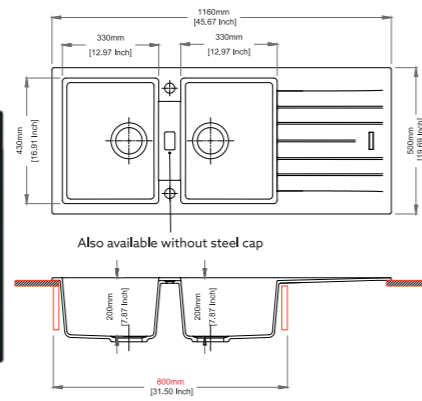

Waltz 610

SINK SIZE 24 x 20 inch	BOWL SIZE 22.5 x 15.8 x 7.87 inch
CABINET SIZE 700 mm	INSTALLATION Top Mount Flush Mount Under Mount
INCLUDED ACCESSORIES: Plumbing Kit	
MRP Granite: 13,390/- Granite Metallic: 14,090/- Granite Metallic Nera: 14,490/-	

Available in Colors

Granite

Metallic

TipToe D100L

SINK SIZE 40 x 20 inch	BOWL SIZE 19 x 17 x 7.87 inch
CABINET SIZE 600 mm	INSTALLATION Top Mount Flush Mount Under Mount
INCLUDED ACCESSORIES: Plumbing Kit	
MRP: 20,390/-	

Enigma D100L

SINK SIZE 40 x 20 inch	BOWL SIZE 19 x 17 x 7.8 inch
CABINET SIZE 600 mm	INSTALLATION Top Mount Flush Mount Under Mount
INCLUDED ACCESSORIES: Plumbing Kit	
MRP: 17,790/-	

TipToe D200

SINK SIZE 46 x 20 inch	BOWL SIZE 13 x 17 x 7.87 inch
CABINET SIZE 800 mm	INSTALLATION Top Mount Flush Mount Under Mount
INCLUDED ACCESSORIES: Plumbing Kit	
MRP: 27,690/-	