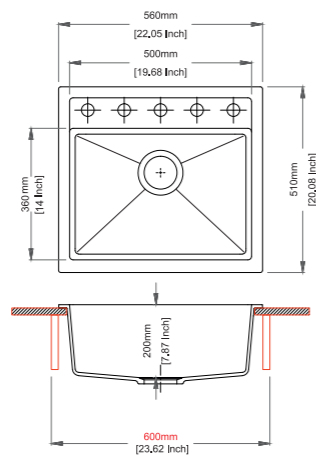

Magic Salsa

SINK SIZE 18 x 16 inch	BOWL SIZE 16 x 14 x 8 inch
CABINET SIZE 500 mm	INSTALLATION Top Mount Flush Mount Under Mount
INCLUDED ACCESSORIES: Plumbing Kit	
MRP: Granite: 7,790/- Granite Metallic: 8,390/- Granite Metallic-Nera: 8,790/-	

Available in Colors

Granite

Metallic

WALTZ SERIES

Waltz 780

SINK SIZE 31 x 20 inch	BOWL SIZE 28 x 15 x 8.66 inch
CABINET SIZE 800 mm	INSTALLATION Top Mount Flush Mount Under Mount
INCLUDED ACCESSORIES: Plumbing Kit	
MRP: Granite: 15,090/- Granite Metallic: 16,690/- Granite Metallic Nera: 17,190/- Red/Yellow: 17,190/-	

Waltz 560

SINK SIZE 22 x 20 inch	BOWL SIZE 20 x 14 x 7.87 inch
CABINET SIZE 600 mm	INSTALLATION Top Mount Flush Mount Under Mount
INCLUDED ACCESSORIES: Plumbing Kit	
MRP Granite: 9,890/- Granite Metallic: 11,890/- Granite Metallic Nera: 12,390/-	