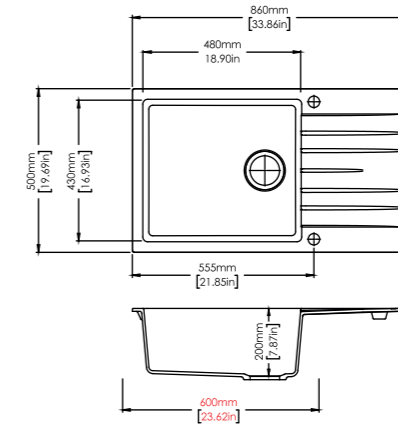

Enigma D 100B

SINK SIZE 34 x 20 inch	BOWL SIZE 19 x 17 x 7.87 inch
CABINET SIZE 600 mm	INSTALLATION
INCLUDED ACCESSORIES: Plumbing Kit	
MRP Granite Standard : 15,690/- Granite Premium : 16,690/-	

Lounge N 200

SINK SIZE 32.5 x 19 inch	BOWL SIZE 32.5 x 17 x 9 inch
CABINET SIZE 900 mm	INSTALLATION
INCLUDED ACCESSORIES: Plumbing Kit	
MRP Granite Standard : 16,690/- Granite Premium : 18,790/-	

Available in Colors

INTRODUCING
**NEW TIP TOE SERIES
& NEW RIMO D 100L**

Tip Toe D100B

SINK SIZE 33.86 x 19.69 inch	BOWL SIZE 16.93 x 18.9 x 7.8 inch
CABINET SIZE 600 mm	INSTALLATION Top Mount Flush Mount Under Mount
INCLUDED ACCESSORIES: Plumbing Kit	
MRP Granite Standard: 15,990/- Granite Premium: 18,190/-	

Tip Toe N200LD

SINK SIZE 33.86 x 19.69 inch	BOWL SIZE 16.92 x 15.74 x 7.8 inch 14.56 x 14.38 x 7.8 inch
CABINET SIZE 900 mm	INSTALLATION Top Mount Flush Mount Under Mount
INCLUDED ACCESSORIES: Plumbing Kit	
MRP Granite Standard: 15,390/- Granite Premium: 19,190/-	