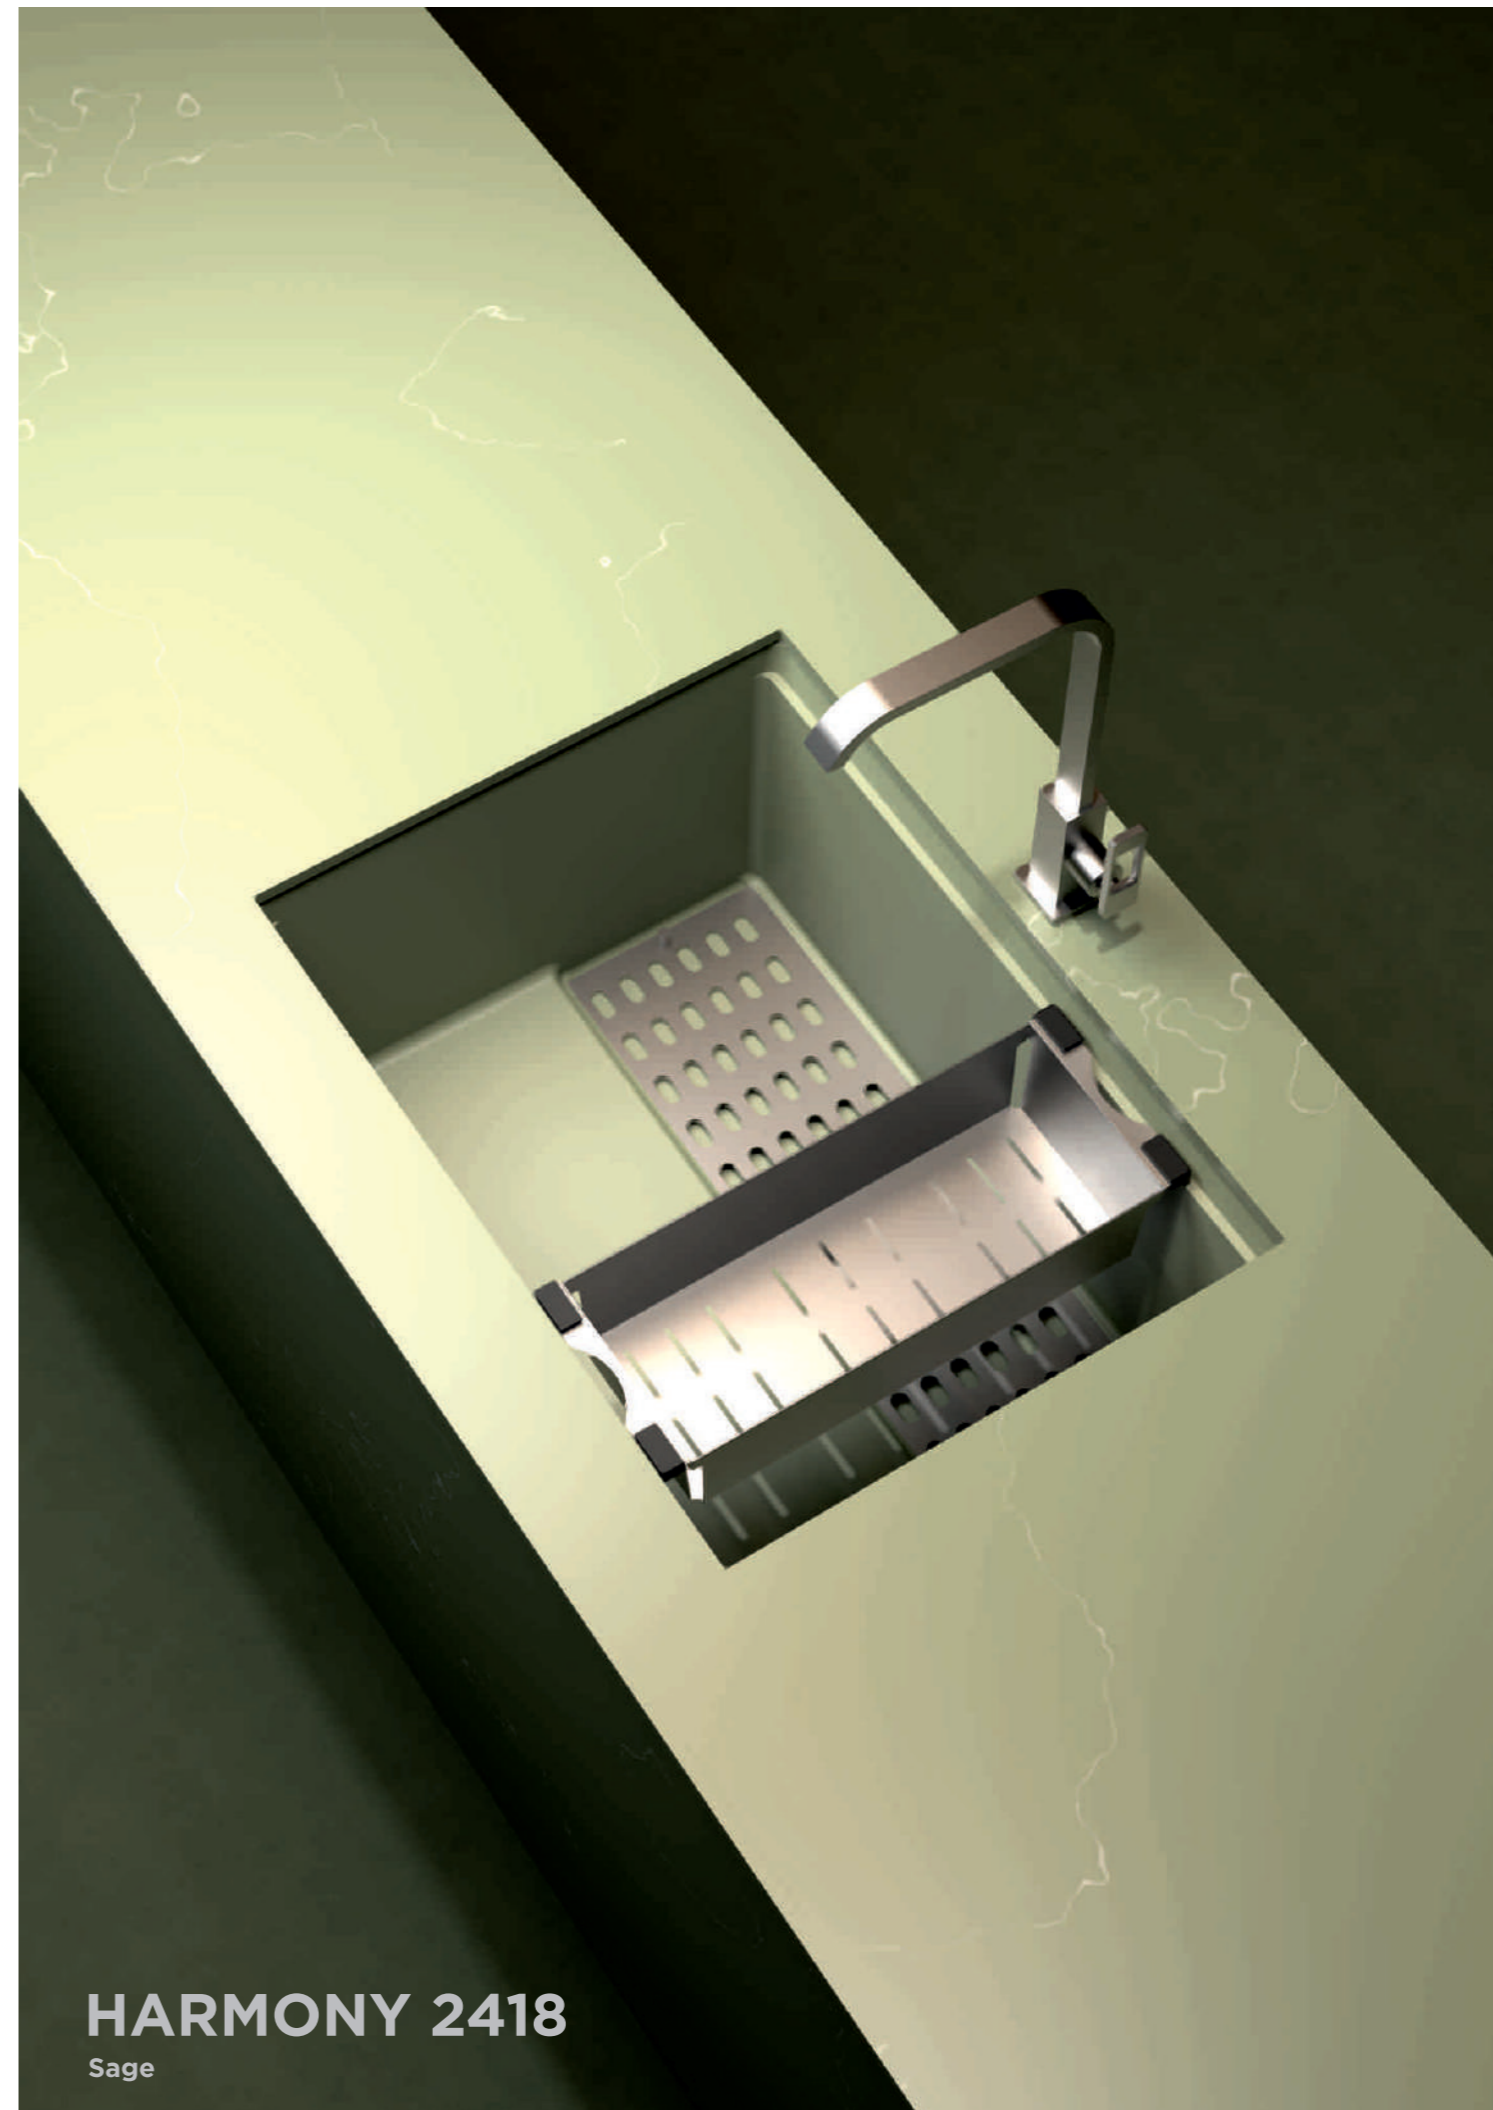

HARMONY 2418
Sage