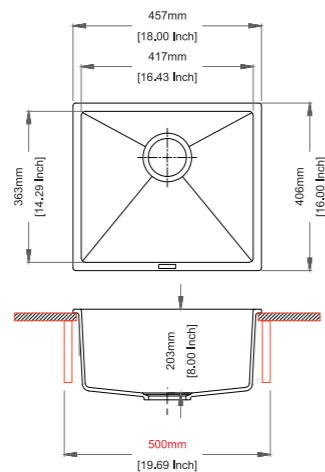

N100L

SINK SIZE 32.5 x 19 inch	BOWL SIZE 30 x 16 x x inch
CABINET SIZE 900 mm	INSTALLATION Under Mount
INCLUDED ACCESSORIES: Plumbing Kit	
MRP: 17,590/-	

Color

Nera

SINGLE BOWL SERIES

Salsa

BEST SELLER

SINK SIZE 21 x 18 inch	BOWL SIZE 18 x 16 x 8 inch
CABINET SIZE 600 mm	INSTALLATION Top Mount Flush Mount Under Mount
INCLUDED ACCESSORIES: Plumbing Kit	
MRP: Granite: 8,990/- Granite Metallic: 10,990/- Granite Metallic Nera: 11,490/-	

Big Bowl

BEST SELLER

SINK SIZE 24 x 18 inch	BOWL SIZE 21 x 16 x 8 inch
CABINET SIZE 700 mm	INSTALLATION Top Mount Flush Mount Under Mount
INCLUDED ACCESSORIES: Plumbing Kit	
MRP: Granite: 9,390/- Granite Metallic: 11,490/- Granite Metallic Nera: 11,990/-	

Neo Salsa

SINK SIZE 16.65 x 16.65 inch	BOWL SIZE 14 x 14 x 7.99 inch
CABINET SIZE 500 mm	INSTALLATION Top Mount Flush Mount Under Mount
INCLUDED ACCESSORIES: Plumbing Kit	
MRP: Granite: 7,190/- Granite Metallic: 8,790/- Granite Metallic-Nera : 9,190/-	

Magic Salsa

SINK SIZE 18 x 16 inch	BOWL SIZE 16 x 14 x 8 inch
CABINET SIZE 500 mm	INSTALLATION Top Mount Flush Mount Under Mount
INCLUDED ACCESSORIES: Plumbing Kit	
MRP: Granite: 7,790/- Granite Metallic: 8,390/- Granite Metallic-Nera: 8,790/-	