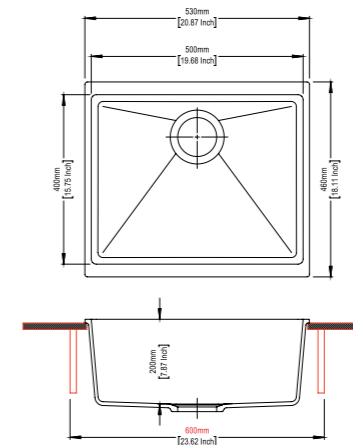

Crystal 2118

SINK SIZE 21 x 18 inch	BOWL SIZE 18 x 14 x 8 inch
CABINET SIZE 600 mm	INSTALLATION
INCLUDED ACCESSORIES: Plumbing Kit	
MRP Charcoal / Graphite : 12,590/- Sage / Snow / Azure / Sand : 13,890/-	

Crystal 2418

SINK SIZE 24 x 18 inch	BOWL SIZE 22 x 16 x 8 inch
CABINET SIZE 700 mm	INSTALLATION
INCLUDED ACCESSORIES: Plumbing Kit	
MRP Charcoal / Graphite : 12,990/- Sage / Snow / Azure / Sand : 14,290/-	

Colors

SMART SERIES

SM-530

SINK SIZE 21 x 18 inch	BOWL SIZE 20 x 16 x 7.87 inch
CABINET SIZE 600 mm	INSTALLATION Top Mount Flush Mount Under Mount
INCLUDED ACCESSORIES: Plumbing Kit MRP: 10,390/-	

SM-370

SINK SIZE 14 x 18 inch	BOWL SIZE 13 x 16 x 7.8 inch
CABINET SIZE 500 mm	INSTALLATION Top Mount Flush Mount Under Mount
INCLUDED ACCESSORIES: Plumbing Kit MRP: 7,790/-	