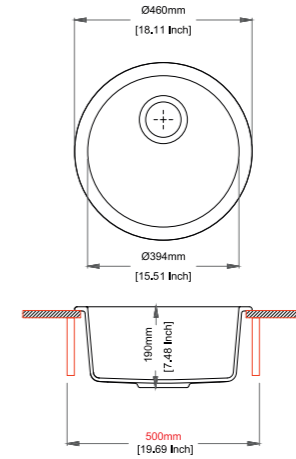

SINGLE BOWL SERIES

Salsa

BEST SELLER

SINK SIZE 21 x 18 inch	BOWL SIZE 18 x 16 x 8 inch
CABINET SIZE 600 mm	INSTALLATION Top Mount Flush Mount Under Mount
INCLUDED ACCESSORIES: Plumbing Kit	
MRP: Granite: 8,990/- Granite Metallic: 10,990/- Granite Metallic Nera: 11,490/-	

Big Bowl

BEST SELLER

SINK SIZE 24 x 18 inch	BOWL SIZE 21 x 16 x 8 inch
CABINET SIZE 700 mm	INSTALLATION Top Mount Flush Mount Under Mount
INCLUDED ACCESSORIES: Plumbing Kit	
MRP: Granite: 9,390/- Granite Metallic: 11,490/- Granite Metallic Nera: 11,990/-	

Neo Salsa

SINK SIZE 16.65 x 16.65 inch	BOWL SIZE 14 x 14 x 7.99 inch
CABINET SIZE 500 mm	INSTALLATION Top Mount Flush Mount Under Mount
INCLUDED ACCESSORIES: Plumbing Kit	
MRP: Granite: 7,190/- Granite Metallic: 8,790/- Granite Metallic-Nera : 9,190/-	

Rock

SINK SIZE Ø 18 inch	BOWL SIZE Ø 16 X 7.48 inch
CABINET SIZE 500 mm	INSTALLATION Top Mount Flush Mount Under Mount
INCLUDED ACCESSORIES: Plumbing Kit	
MRP: Granite: 8,190/- Granite Metallic: 8,990/- Granite Metallic Nera: 9,390/-	

Magic Salsa

SINK SIZE 18 x 16 inch	BOWL SIZE 16 x 14 x 8 inch
CABINET SIZE 500 mm	INSTALLATION Top Mount Flush Mount Under Mount
INCLUDED ACCESSORIES: Plumbing Kit	
MRP: Granite: 7,790/- Granite Metallic: 8,390/- Granite Metallic-Nera: 8,790/-	

Available in Colors

Granite

Metallic