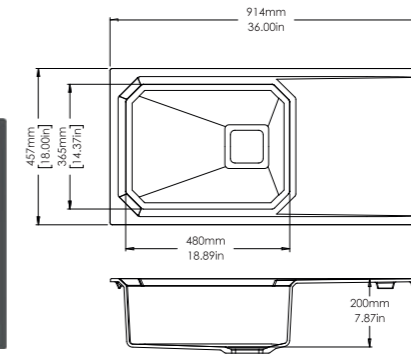

Waltz 610 Workstation SEMI LOADED

SINK SIZE 24 x 20 inch	BOWL SIZE 22.5 x 15.8 x 7.8 inch
CABINET SIZE 700 mm	INSTALLATION Top Mount Flush Mount Under Mount

MRP
Snova With Rose Gold Accessories: 38,100/-
Deep Black With Rose Gold Accessories: 38,100/-
Concrete With Black Accessories: 35,600/-
Metallico With Rose Gold Accessories: 38,100/-
Mushroom With Black Accessories: 35,600/-

Deep Black

Mushroom

CRYSTAL SERIES BY SUSSANNE KHAN

Crystal 3618

SINK SIZE 36 x 18 inch	BOWL SIZE 19 x 15 x 8 inch
CABINET SIZE 500 mm	INSTALLATION
INCLUDED ACCESSORIES: Plumbing Kit	
MRP Charcoal / Graphite : 16,890/- Sage / Snow / Azure / Sand : 18,090/-	