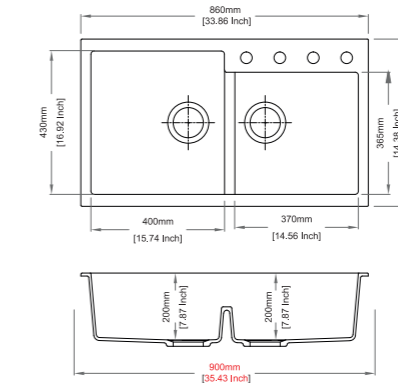

INTRODUCING
**NEW TIP TOE SERIES
& NEW RIMO D 100L**

Tip Toe D100B

SINK SIZE 33.86 x 19.69 inch	BOWL SIZE 16.93 x 18.9 x 7.8 inch
CABINET SIZE 600 mm	INSTALLATION Top Mount Flush Mount Under Mount
INCLUDED ACCESSORIES: Plumbing Kit	
MRP Granite Standard: 15,990/- Granite Premium: 18,190/-	

Tip Toe N200LD

SINK SIZE 33.86 x 19.69 inch	BOWL SIZE 16.92 x 15.74 x 7.8 inch 14.56 x 14.38 x 7.8 inch
CABINET SIZE 900 mm	INSTALLATION Top Mount Flush Mount Under Mount
INCLUDED ACCESSORIES: Plumbing Kit	
MRP Granite Standard: 15,390/- Granite Premium: 19,190/-	

Tip Toe D100 N

SINK SIZE 24.21 x 19.69 inch	BOWL SIZE 13.6 x 16.9 x 7.87 inch
CABINET SIZE 500 mm	INSTALLATION Top Mount Flush Mount Under Mount
INCLUDED ACCESSORIES: Plumbing Kit	
MRP Granite Standard: 11,790/- Granite Premium: 12,990/-	