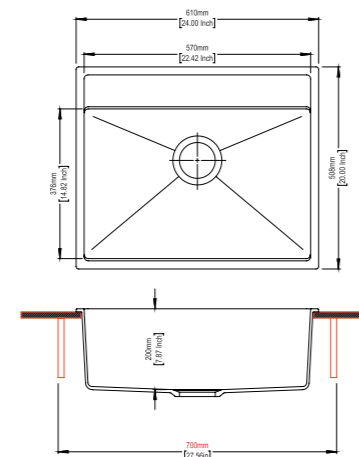

Waltz 780 Workstation SEMI LOADED

SINK SIZE 31 x 20 inch	BOWL SIZE 28 x 15 x 8.6 inch
CABINET SIZE 800 mm	INSTALLATION Top Mount Flush Mount Under Mount

MRP
Snova With Rose Gold Accessories: 40,400/-
Deep Black With Rose Gold Accessories: 40,400/-
Concrete With Black Accessories: 38,000/-
Metallico With Rose Gold Accessories: 40,400/-
Mushroom With Black Accessories: 38,000/-

Waltz 560FE Workstation SEMI LOADED

SINK SIZE 22 x 20 inch	BOWL SIZE 20 x 14 x 8 inch
CABINET SIZE 600 mm	INSTALLATION Top Mount Flush Mount Under Mount

MRP
Snova With Rose Gold Accessories: 36,300/-
Deep Black With Rose Gold Accessories: 36,300/-
Concrete With Black Accessories: 33,800/-
Metallico With Rose Gold Accessories: 36,300/-
Mushroom With Black Accessories: 33,800/-

Waltz 610 Workstation SEMI LOADED

SINK SIZE 24 x 20 inch	BOWL SIZE 22.5 x 15.8 x 7.8 inch
CABINET SIZE 700 mm	INSTALLATION Top Mount Flush Mount Under Mount

MRP
Snova With Rose Gold Accessories: 38,100/-
Deep Black With Rose Gold Accessories: 38,100/-
Concrete With Black Accessories: 35,600/-
Metallico With Rose Gold Accessories: 38,100/-
Mushroom With Black Accessories: 35,600/-