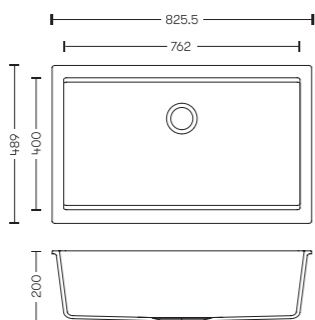

SM-430

SINK SIZE 17 x 18 inch	BOWL SIZE 16 x 16 x 7.8 inch
CABINET SIZE 500 mm	INSTALLATION Top Mount Flush Mount Under Mount
INCLUDED ACCESSORIES: Plumbing Kit MRP: 9,390/-	

Colors

Nera

Mushroom

Metallic
Basalt Grey

**NEW
JUMBO SERIES**

N200

SINK SIZE 32 x 19.5 inch	BOWL SIZE 14.25 x 16.7 x x inch
CABINET SIZE 900 mm	INSTALLATION Under Mount
INCLUDED ACCESSORIES: Plumbing Kit	
MRP: 21,890/-	

N100

SINK SIZE 24 x 19 inch	BOWL SIZE 22 x 16.7 x 7.8 inch
CABINET SIZE 700 mm	INSTALLATION Under Mount
INCLUDED ACCESSORIES: Plumbing Kit	
MRP: 12,590/-	

N100L

SINK SIZE 32.5 x 19 inch	BOWL SIZE 30 x 16 x x inch
CABINET SIZE 900 mm	INSTALLATION Under Mount
INCLUDED ACCESSORIES: Plumbing Kit	
MRP: 17,590/-	

Color

Nera

SINGLE BOWL SERIES

Salsa

BEST SELLER

SINK SIZE 21 x 18 inch	BOWL SIZE 18 x 16 x 8 inch
CABINET SIZE 600 mm	INSTALLATION Top Mount Flush Mount Under Mount
INCLUDED ACCESSORIES: Plumbing Kit	
MRP: Granite: 8,990/- Granite Metallic: 10,990/- Granite Metallic Nera: 11,490/-	

Big Bowl

BEST SELLER

SINK SIZE 24 x 18 inch	BOWL SIZE 21 x 16 x 8 inch
CABINET SIZE 700 mm	INSTALLATION Top Mount Flush Mount Under Mount
INCLUDED ACCESSORIES: Plumbing Kit	
MRP: Granite: 9,390/- Granite Metallic: 11,490/- Granite Metallic Nera: 11,990/-	