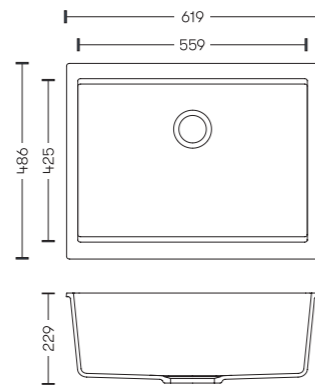

Colors

SMART SERIES

SM-530

SINK SIZE 21 x 18 inch	BOWL SIZE 20 x 16 x 7.87 inch
CABINET SIZE 600 mm	INSTALLATION Top Mount Flush Mount Under Mount
INCLUDED ACCESSORIES: Plumbing Kit MRP: 10,390/-	

SM-370

SINK SIZE 14 x 18 inch	BOWL SIZE 13 x 16 x 7.8 inch
CABINET SIZE 500 mm	INSTALLATION Top Mount Flush Mount Under Mount
INCLUDED ACCESSORIES: Plumbing Kit MRP: 7,790/-	

SM-430

SINK SIZE 17 x 18 inch	BOWL SIZE 16 x 16 x 7.8 inch
CABINET SIZE 500 mm	INSTALLATION Top Mount Flush Mount Under Mount
INCLUDED ACCESSORIES: Plumbing Kit MRP: 9,390/-	

Colors

Nera

Mushroom

Metallic
Basalt Grey

**NEW
JUMBO SERIES**

N200

SINK SIZE 32 x 19.5 inch	BOWL SIZE 14.25 x 16.7 x x inch
CABINET SIZE 900 mm	INSTALLATION Under Mount
INCLUDED ACCESSORIES: Plumbing Kit	
MRP: 21,890/-	

N100

SINK SIZE 24 x 19 inch	BOWL SIZE 22 x 16.7 x 7.8 inch
CABINET SIZE 700 mm	INSTALLATION Under Mount
INCLUDED ACCESSORIES: Plumbing Kit	
MRP: 12,590/-	