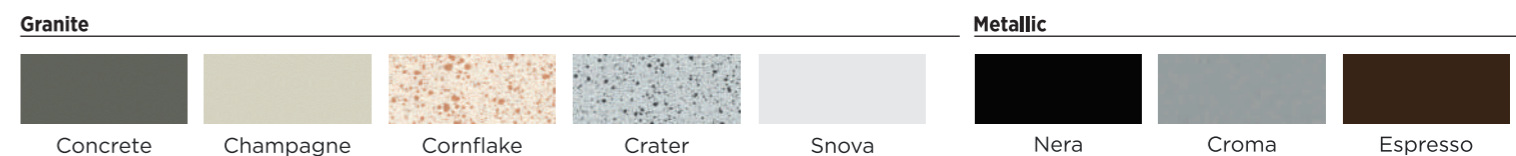

Available in Colors