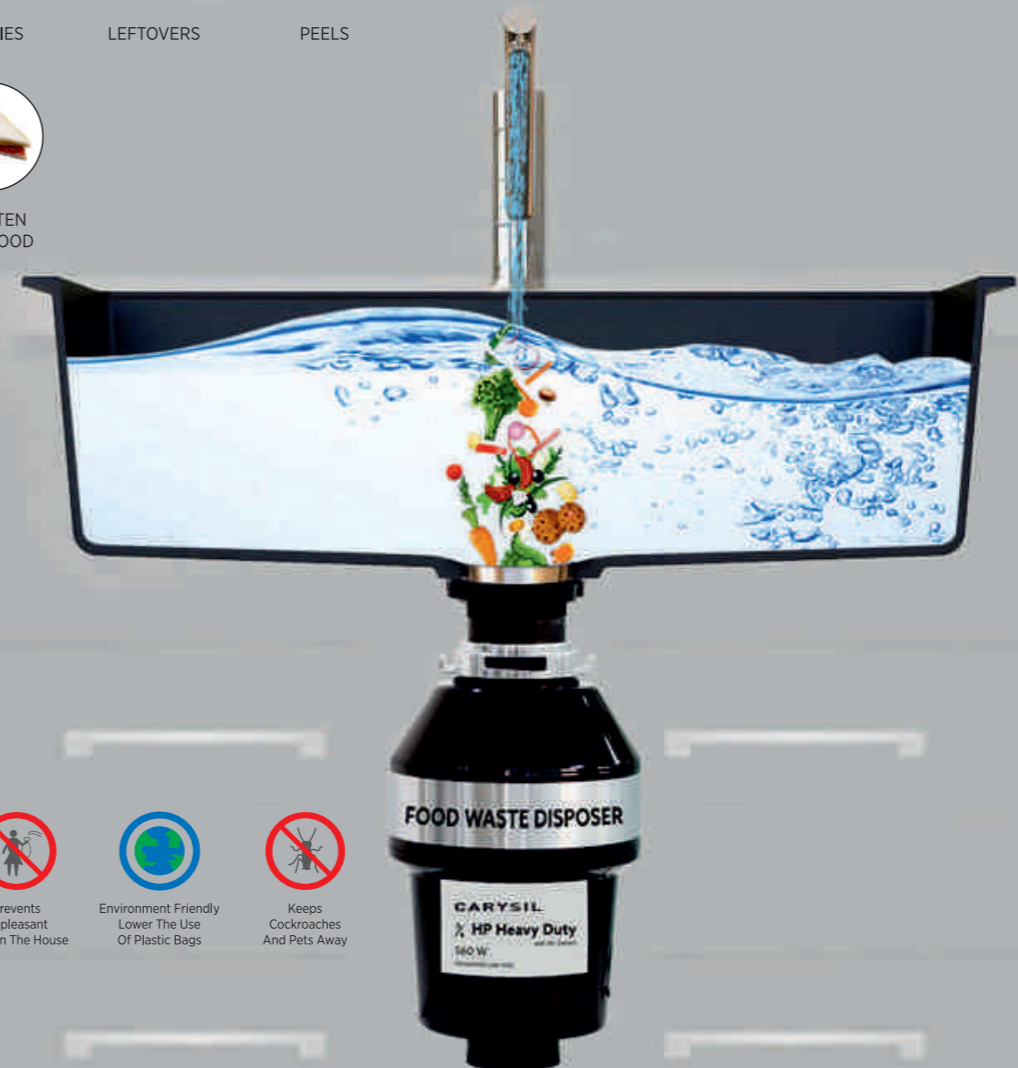

Heavy Duty 1.25 HP
Hopper Capacity 1070 ml
Ideal for 8-12 Person Family

MRP :
₹26,990/- (Manual)

Food Waste Disposers Collection

Say goodbye to messy food scraps and hello to convenience, hygiene, and sustainability—Carysil's Food Waste Disposer makes kitchen cleanup effortless while keeping it clean and green.

What can I put in a Food Waste Disposer?

FRUITS

VEGGIES

LEFTOVERS

PEELS

SMALL BONES

UNEATEN FAST FOOD

Prevents Unpleasant Odor In The House