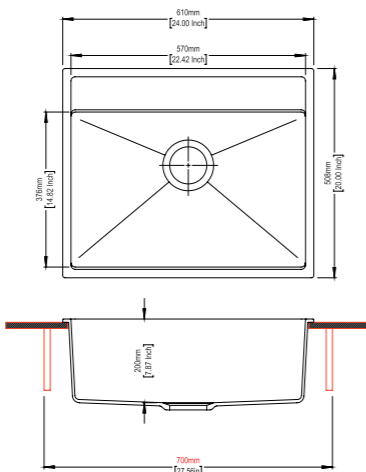

Available in Colors

Granite Standard

Deep Black Mushroom Sage

Granite Premium

Forest Green Metallico Copper Azure

WALTZ SERIES WORKSTATION FULLY LOADED

Waltz 780 Workstation FULLY LOADED

SINK SIZE 31 x 20 inch	BOWL SIZE 28 x 15 x 8.6 inch
CABINET SIZE 800 mm	INSTALLATION Top Mount Flush Mount Under Mount

Waltz 560FE Workstation FULLY LOADED

SINK SIZE 22 x 20 inch	BOWL SIZE 20 x 14 x 8 inch
CABINET SIZE 600 mm	INSTALLATION Top Mount Flush Mount Under Mount

MRP
Snova With Rose Gold Accessories: 45,500/-
Deep Black With Rose Gold Accessories: 45,500/-
Concrete With Black Accessories: 42,900/-
Metallico With Rose Gold Accessories: 45,500/-
Mushroom With Black Accessories: 42,900/-

Waltz 610 Workstation FULLY LOADED

SINK SIZE 24 x 20 inch	BOWL SIZE 22.5 x 15.8 x 7.8 inch
CABINET SIZE 700 mm	INSTALLATION Top Mount Flush Mount Under Mount

MRP
Snova With Rose Gold Accessories: 47,800/-
Deep Black With Rose Gold Accessories: 47,800/-
Concrete With Black Accessories: 45,100/-
Metallico With Rose Gold Accessories: 47,800/-
Mushroom With Black Accessories: 45,100/-