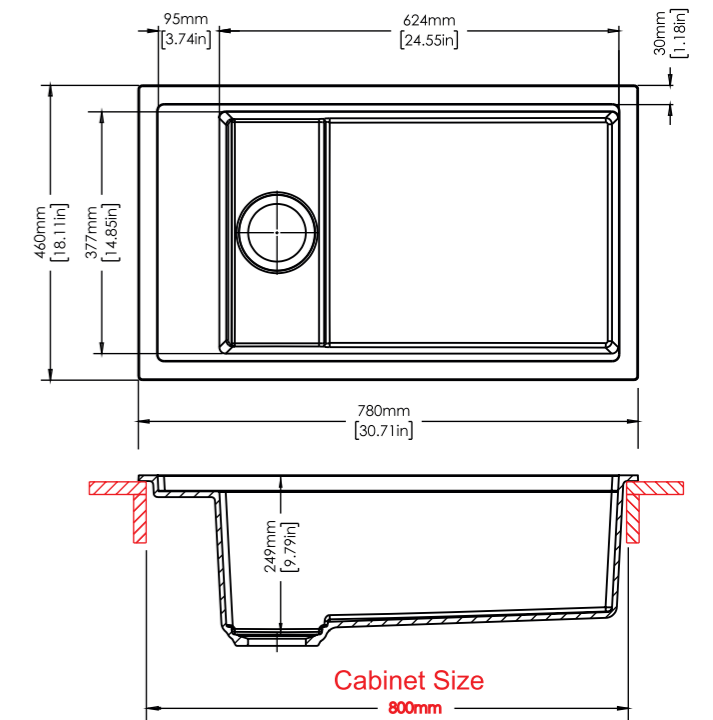

COLOUR-FAST

The strength of quartz and bonding of acrylic resin make this sink a tough one.

HARD-WEARING

INTRODUCING
HARMONY SD 780

Included Accessories

Dimensions

Overall Sink: 31" x 18"
Bowl size: 25" x 15" x 10"

INTRODUCING
HARMONY 2418

Included Accessories

Dimensions

Overall Sink: 24" x 18"
Bowl size: 22" x 15" x 10"

Installation

+ Drainer Plate & Colander
LARGE UTILITY BOWL 24X18X 9+'' DEPTH

Premium

Standard