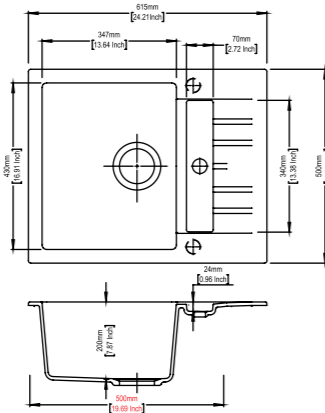

Tip Toe D100 N

SINK SIZE 24.21 x 19.69 inch	BOWL SIZE 13.6 x 16.9 x 7.87 inch
CABINET SIZE 500 mm	INSTALLATION Top Mount Flush Mount Under Mount
INCLUDED ACCESSORIES: Plumbing Kit	
MRP Granite Standard: 11,790/- Granite Premium: 12,990/-