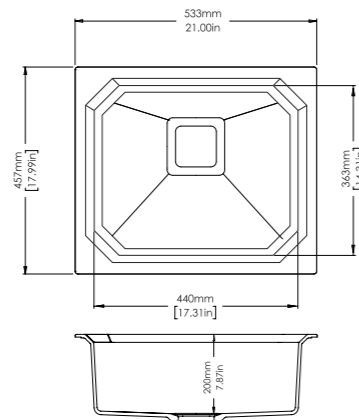

Crystal 2118