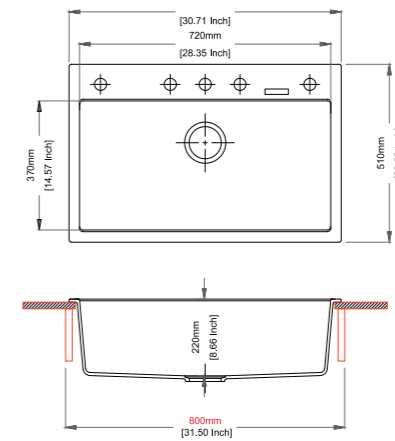

Magic Salsa

SINK SIZE 18 x 16 inch	BOWL SIZE 16 x 14 x 8 inch
CABINET SIZE 500 mm	INSTALLATION Top Mount Flush Mount Under Mount
INCLUDED ACCESSORIES: Plumbing Kit	
MRP: Granite: 7,790/- Granite Metallic: 8,390/- Granite Metallic-Nera: 8,790/-	

Available in Colors

Granite

Metallic

WALTZ SERIES

Waltz 780

SINK SIZE 31 x 20 inch	BOWL SIZE 28 x 15 x 8.66 inch
CABINET SIZE 800 mm	INSTALLATION Top Mount Flush Mount Under Mount
INCLUDED ACCESSORIES: Plumbing Kit	
MRP: Granite: 15,090/- Granite Metallic: 16,690/- Granite Metallic Nera: 17,190/- Red/Yellow: 17,190/-	

Waltz 560

SINK SIZE 22 x 20 inch	BOWL SIZE 20 x 14 x 7.87 inch
CABINET SIZE 600 mm	INSTALLATION Top Mount Flush Mount Under Mount
INCLUDED ACCESSORIES: Plumbing Kit	
MRP Granite: 9,890/- Granite Metallic: 11,890/- Granite Metallic Nera: 12,390/-	