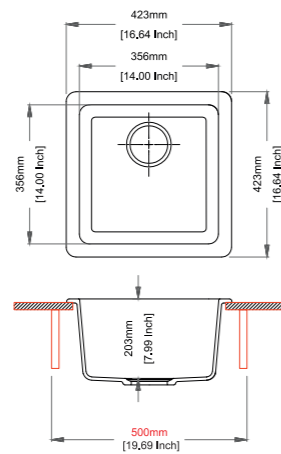

N100L

SINK SIZE 32.5 x 19 inch	BOWL SIZE 30 x 16 x x inch
CABINET SIZE 900 mm	INSTALLATION Under Mount
INCLUDED ACCESSORIES: Plumbing Kit	
MRP: 17,590/-	

Color

Nera

SINGLE BOWL SERIES

Salsa

BEST SELLER

SINK SIZE 21 x 18 inch	BOWL SIZE 18 x 16 x 8 inch
CABINET SIZE 600 mm	INSTALLATION Top Mount Flush Mount Under Mount
INCLUDED ACCESSORIES: Plumbing Kit	
MRP: Granite: 8,990/- Granite Metallic: 10,990/- Granite Metallic Nera: 11,490/-	

Big Bowl

BEST SELLER

SINK SIZE 24 x 18 inch	BOWL SIZE 21 x 16 x 8 inch
CABINET SIZE 700 mm	INSTALLATION Top Mount Flush Mount Under Mount
INCLUDED ACCESSORIES: Plumbing Kit	
MRP: Granite: 9,390/- Granite Metallic: 11,490/- Granite Metallic Nera: 11,990/-	

Neo Salsa

SINK SIZE 16.65 x 16.65 inch	BOWL SIZE 14 x 14 x 7.99 inch
CABINET SIZE 500 mm	INSTALLATION Top Mount Flush Mount Under Mount
INCLUDED ACCESSORIES: Plumbing Kit	
MRP: Granite: 7,190/- Granite Metallic: 8,790/- Granite Metallic-Nera : 9,190/-	