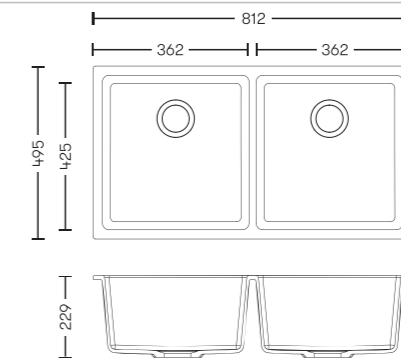

Colors

SMART SERIES

SM-530

SINK SIZE 21 x 18 inch	BOWL SIZE 20 x 16 x 7.87 inch
CABINET SIZE 600 mm	INSTALLATION Top Mount Flush Mount Under Mount
INCLUDED ACCESSORIES: Plumbing Kit MRP: 10,390/-	

SM-370

SINK SIZE 14 x 18 inch	BOWL SIZE 13 x 16 x 7.8 inch
CABINET SIZE 500 mm	INSTALLATION Top Mount Flush Mount Under Mount
INCLUDED ACCESSORIES: Plumbing Kit MRP: 7,790/-	

SM-430

SINK SIZE 17 x 18 inch	BOWL SIZE 16 x 16 x 7.8 inch
CABINET SIZE 500 mm	INSTALLATION Top Mount Flush Mount Under Mount
INCLUDED ACCESSORIES: Plumbing Kit MRP: 9,390/-	

Colors

Nera

Mushroom

Metallic
Basalt Grey

**NEW
JUMBO SERIES**

N200

SINK SIZE 32 x 19.5 inch	BOWL SIZE 14.25 x 16.7 x x inch
CABINET SIZE 900 mm	INSTALLATION Under Mount
INCLUDED ACCESSORIES: Plumbing Kit	
MRP: 21,890/-	

N100

SINK SIZE 24 x 19 inch	BOWL SIZE 22 x 16.7 x 7.8 inch
CABINET SIZE 700 mm	INSTALLATION Under Mount
INCLUDED ACCESSORIES: Plumbing Kit	
MRP: 12,590/-	