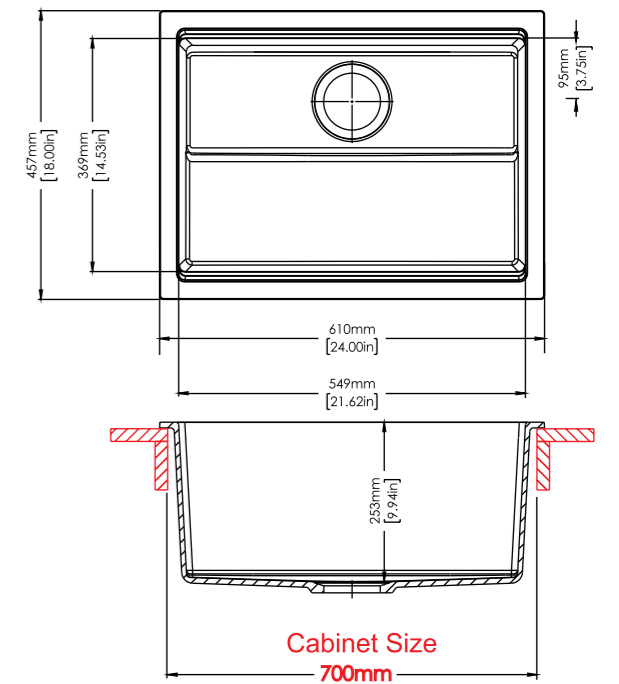

INTRODUCING
HARMONY 2418

Included Accessories

Dimensions

Overall Sink: 24" x 18"
Bowl size: 22" x 15" x 10"

Installation

+ Drainer Plate & Colander
LARGE UTILITY BOWL 24X18X 9+'' DEPTH

Premium

Standard