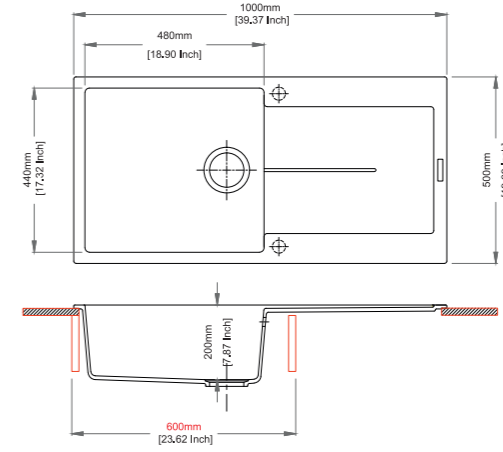

Waltz 610

SINK SIZE 24 x 20 inch	BOWL SIZE 22.5 x 15.8 x 7.87 inch
CABINET SIZE 700 mm	INSTALLATION Top Mount Flush Mount Under Mount
INCLUDED ACCESSORIES: Plumbing Kit	
MRP Granite: 13,390/- Granite Metallic: 14,090/- Granite Metallic Nera: 14,490/-	

Available in Colors

Granite

Metallic

TipToe D100L

SINK SIZE 40 x 20 inch	BOWL SIZE 19 x 17 x 7.87 inch
CABINET SIZE 600 mm	INSTALLATION Top Mount Flush Mount Under Mount
INCLUDED ACCESSORIES: Plumbing Kit	
MRP: 20,390/-	

Enigma D100L

SINK SIZE 40 x 20 inch	BOWL SIZE 19 x 17 x 7.8 inch
CABINET SIZE 600 mm	INSTALLATION Top Mount Flush Mount Under Mount
INCLUDED ACCESSORIES: Plumbing Kit	
MRP: 17,790/-	

TipToe D200

SINK SIZE 46 x 20 inch	BOWL SIZE 13 x 17 x 7.87 inch
CABINET SIZE 800 mm	INSTALLATION Top Mount Flush Mount Under Mount
INCLUDED ACCESSORIES: Plumbing Kit	
MRP: 27,690/-	