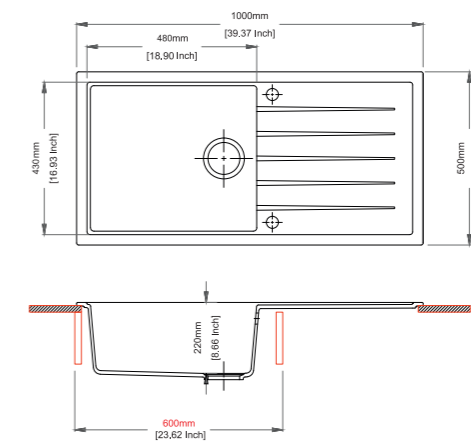

Enigma N200

SINK SIZE 34 x 20 inch	BOWL SIZE 20 x 17 x 7.89 inch 10 x 13 x 7.89 inch
CABINET SIZE 900 mm	INSTALLATION Top Mount Flush Mount Under Mount
INCLUDED ACCESSORIES: Plumbing Kit	
MRP: 20,690/-	

Colors

Nera

Mushroom

Metallic - Basalt Grey

Color

Nera

Vivaldi D100L

SINK SIZE 40 x 20 inch	BOWL SIZE 19 x 17 x 8.6 inch
CABINET SIZE 600 mm	INSTALLATION Top Mount Flush Mount Under Mount
INCLUDED ACCESSORIES: Plumbing Kit	
MRP: Granite: 16,590/- Granite Metallic: 19,490/- Granite Metallic-Nera: 19,890/-	

Vivaldi N200

SINK SIZE 34 x 20 inch	BOWL SIZE 16 x 17 x 8 inch
CABINET SIZE 900 mm	INSTALLATION Top Mount Flush Mount Under Mount
INCLUDED ACCESSORIES: Plumbing Kit	
MRP: Granite: 15,390/- Granite Metallic: 19,190/- Granite Metallic-Nera: 19,690/-	

Vivaldi D100

SINK SIZE 34 x 20 inch	BOWL SIZE 13 x 16 x 8 inch
CABINET SIZE 500 mm	INSTALLATION Top Mount Flush Mount Under Mount
INCLUDED ACCESSORIES: Plumbing Kit	
MRP: Granite: 15,390/- Granite Metallic: 18,790/- Granite Metallic-Nera: 19,290/-	