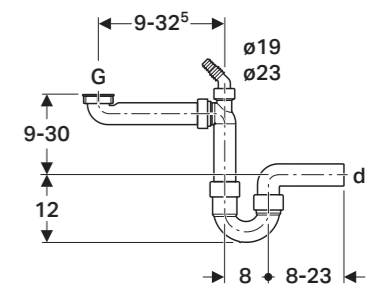

Article No.: 152.885.11.1
Colour: White alpine, 40 mm
MRP: ₹1,970

APPLICATION PURPOSE

• For connecting kitchen sinks with one bowl
• Allows for flexible length & placement

SCOPE OF DELIVERY

• Inlet connector with union nut made of PP, G 1", with supplementary connection
• Angled hose connector made of PP, 19 / 23 mm
• Blind cap for waste coupling G 1"