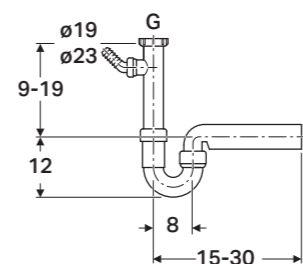

FOR KITCHEN SINKS

Article No.: 152.713.11.1
Colour: White alpine, 40 mm
MRP: ₹1,460