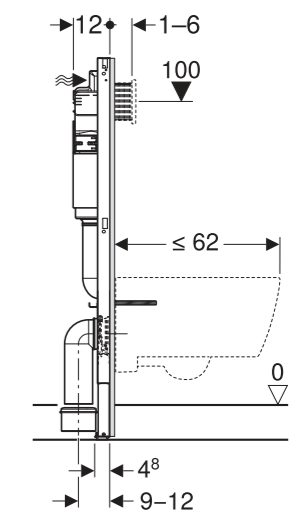

## GEBERIT ALPHA DUOFIX - 458.233.00.3

MRP: ₹13,910

All in one box