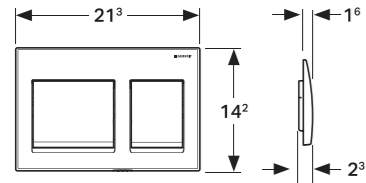

GEBERIT ALPHA ACTUATOR PLATES

FRONT ACTUATION