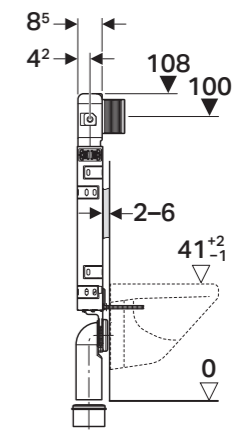

GEBERIT ALPHA KOMBIFIX - 110.121.00.1

MRP: ₹11,445

All in one box