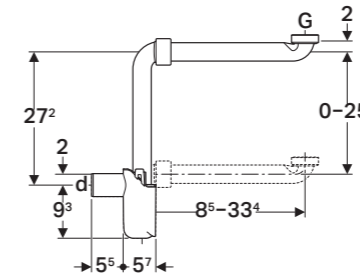

#### SCOPE OF DELIVERY

• Inlet connector with union nut • Connection bend • Wall collar

Article No.: 151.116.11.1  
Finish: Alpine white  
Size: 32 mm  
MRP: ₹2,850

Article No.: 151.117.11.1  
Finish: Alpine white  
Size: 40 mm  
MRP: ₹2,850