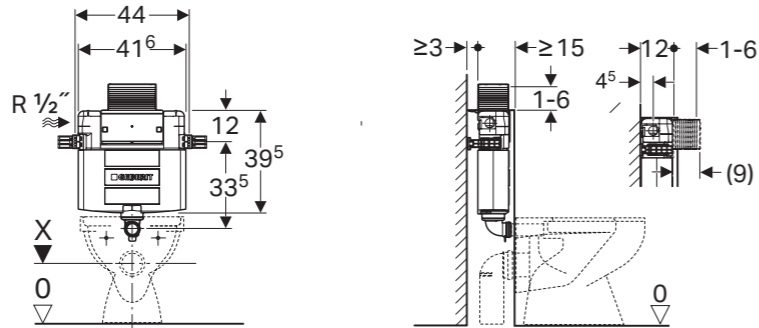

GEBERIT ALPHA

LOW HEIGHT SOLUTION

FOR TOP OR FRONT ACTUATION

GEBERIT ALPHA NAKED, LOW HEIGHT - 109.212.00.1

MRP: ₹8,750