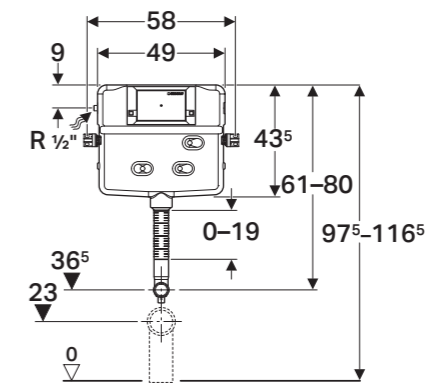

GEBERIT ALPHA NAKED - 109.011.00.1

MRP: ₹6,720