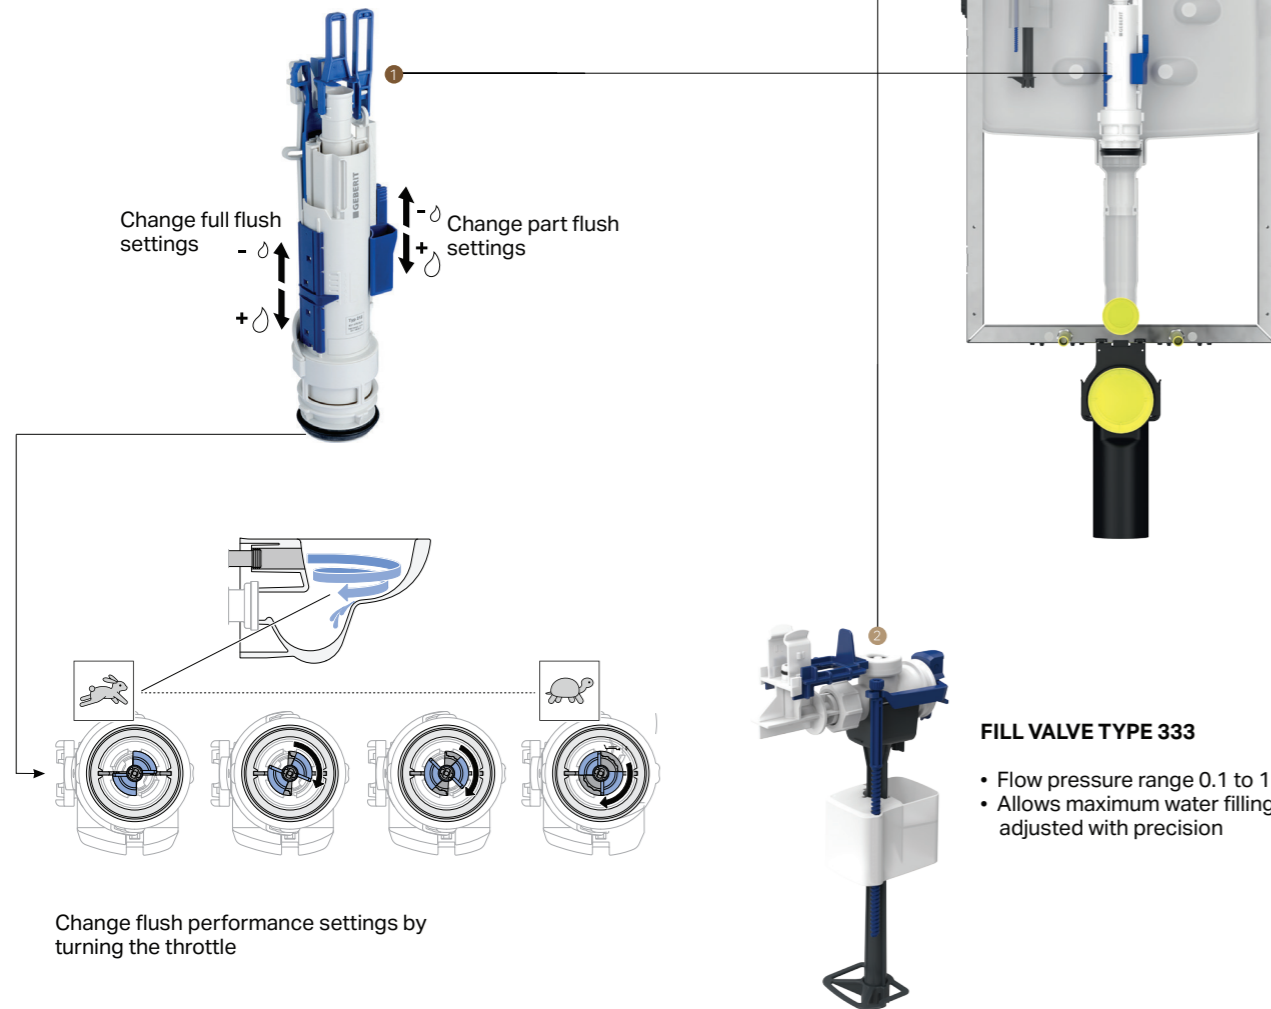

EXPERIENCE THE INNER ENGINEERING

FLUSH VALVE TYPE 212

- Comes with full flush options ranging from 3.5 liters to 7.5 liters per flush and part flush options ranging from 2 liters to 4 liters per flush
- Allows water to be used sparingly
- The throttle controls the water flow and avoids splashing out of the WC

All in one box

FILL VALVE TYPE 333

- Flow pressure range 0.1 to 10 bar
- Allows maximum water filling to be adjusted with precision

Change flush performance settings by turning the throttle

ALL INCLUSIVE

The complete fastening material is included in the scope of delivery. No need to organise an additional drainage bend or a chair bracket for the fixation of the wall-hung WC for all Alpha Kombifix models.