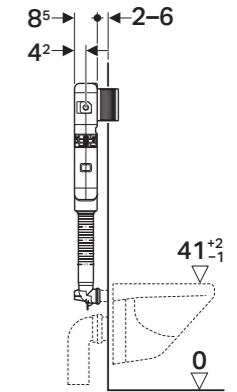

GEBERIT ALPHA NAKED - 109.011.00.1

MRP: ₹6,720