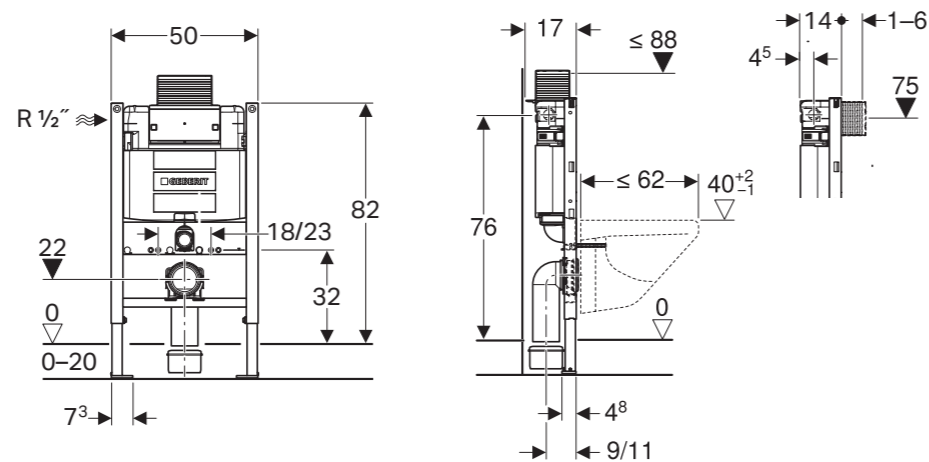

GEBERIT ALPHA DUOFIX, LOW HEIGHT - 458.212.00.2

MRP: ₹16,015

All in one box

Geberit Alpha Duofix, low height 12 cm, top / front operated 6/3L flush.

GEBERIT TRAPS

FOR WASH BASINS

Article No.: 151.108.11.1
Finish: Alpine white
Size: 40 mm
MRP: ₹1,130

Article No.: 151.108.21.1
Finish: Bright chrome
Size: 40 mm
MRP: ₹5,120

Article No.: 151.113.11.1
Finish: Alpine white
Size: 32 mm
MRP: ₹1,130

APPLICATION PURPOSE

• For washbasin • Allows for flexible length & placement

SCOPE OF DELIVERY

• Inlet connector with union nut • Connection bend • Wall collar

Article No.: 151.116.11.1
Finish: Alpine white
Size: 32 mm
MRP: ₹2,850

Article No.: 151.117.11.1
Finish: Alpine white
Size: 40 mm
MRP: ₹2,850

APPLICATION PURPOSE

• For washbasin • Allows for flexible length & placement

SCOPE OF DELIVERY

• Seals • Connection bend with collar

Article No.: 151.034.11.1
Colour: white, 32 mm
MRP: ₹2,600

Article No.: 151.034.21.1
Colour: chrome plated hi-gloss, 32 mm
MRP: ₹3,980

Article No.: 151.035.11.1
Colour: white, 40 mm
MRP: ₹2,600

Article No.: 151.035.21.1
Colour: chrome plated hi-gloss, 40 mm
MRP: ₹3,980

SCOPE OF DELIVERY
• Odour trap
• Inlet pipe with union nut
• Rosette
• Outlet pipe with rosette
• Seals

APPLICATION PURPOSE
• For washbasin

FOR KITCHEN SINKS

Article No.: 152.713.11.1
Colour: White alpine, 40 mm
MRP: ₹1,460