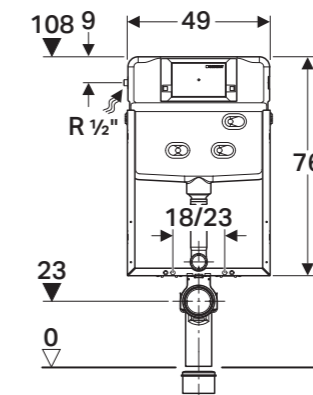

GEBERIT ALPHA KOMBIFIX - 110.121.00.1

MRP: ₹11,445

All in one box