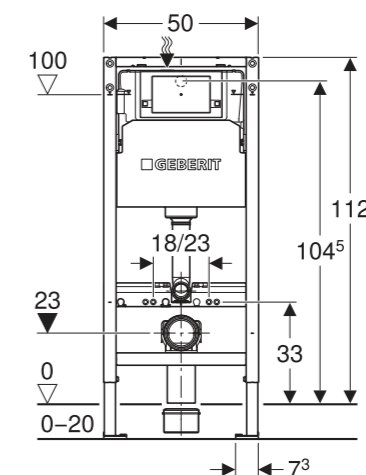

## GEBERIT ALPHA DUOFIX - 458.233.00.3

MRP: ₹13,910

All in one box