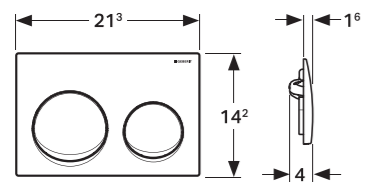

**ALPHA25 SQUARE  
BRASS**

Article No.: 115.045.QE.3  
MRP: ₹5,750

**ALPHA25 ROUND  
WHITE**

Article No.: 115.040.11.3  
MRP: ₹2,400

**ALPHA25 ROUND  
MATT CHROME**

Article No.: 115.040.46.3  
MRP: ₹2,650

**ALPHA25 ROUND  
BRIGHT CHROME**