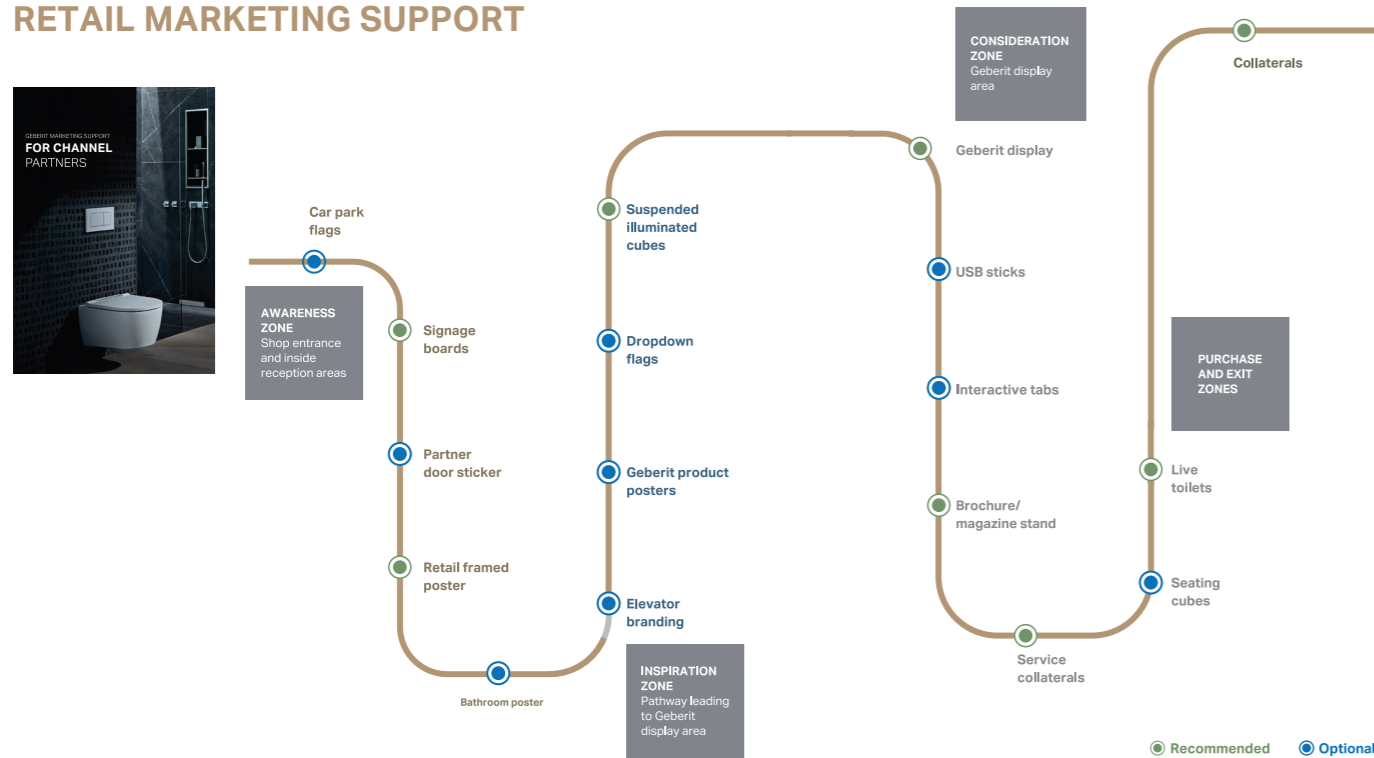

MARKETING SUPPORT

RETAIL MARKETING SUPPORT