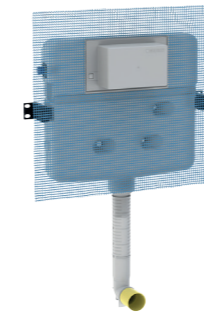

GEBERIT ALPHA NAKED - 109.011.00.1

MRP: ₹6,720