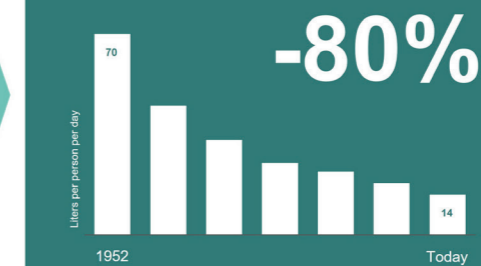

## ECO-DESIGN IN PRACTICE: DUAL FLUSH SYSTEM

YESTERDAY

**70 liters**  
per person per day

REDUCTION OF WATER FLUSH  
VOLUMES SINCE 1952

TODAY

**14 liters**  
per person per day

Note: For technical dimension please refer above outline drawings.