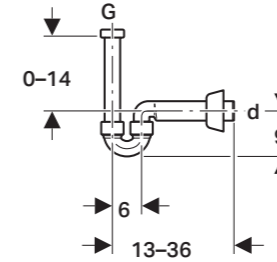

GEBERIT TRAPS

FOR WASH BASINS

Article No.: 151.108.11.1
Finish: Alpine white
Size: 40 mm
MRP: ₹1,130

Article No.: 151.108.21.1
Finish: Bright chrome
Size: 40 mm
MRP: ₹5,120

Article No.: 151.113.11.1
Finish: Alpine white
Size: 32 mm
MRP: ₹1,130

APPLICATION PURPOSE

• For washbasin • Allows for flexible length & placement

SCOPE OF DELIVERY

• Inlet connector with union nut • Connection bend • Wall collar