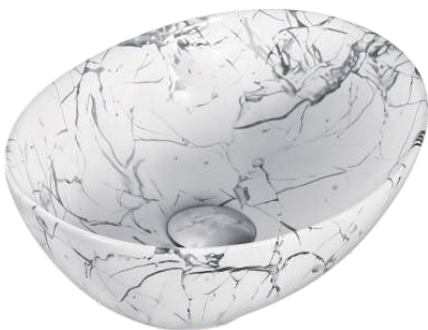

MOSCON BROWN MARBLE | Size: 610x360x120
MRP: ₹ 4,500

MOSCON PATCHY GOLD | Size: 610x360x120
MRP: ₹ 4,500

germa®

DALAS

ART BASIN COLLECTION

DALAS PATCHY GOLD

MRP: ₹ 3,000 | Size: 410x330x130

MINI DALAS NIASA Size: 340x260x120