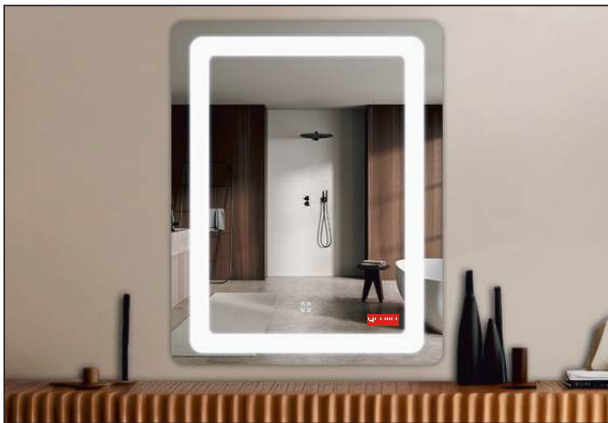

LED MIRROR

TR LED 7552

MRP : ₹ 4,200
Size : 600x450mm

MRP : ₹ 7,050
Size : 760x600mm

TR LED 7552 EDGE LIGHT

MRP : ₹ 4,500
Size : 600x450mm

MRP : ₹ 7,600
Size : 760x600mm

TR LED 7553