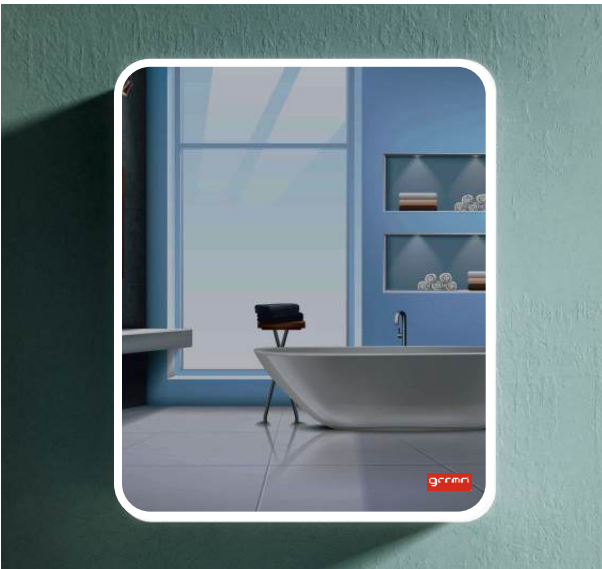

TR 3524

LED Mirror Cabinet
SIZE : 500x700x140mm
MRP : ₹ 10,300