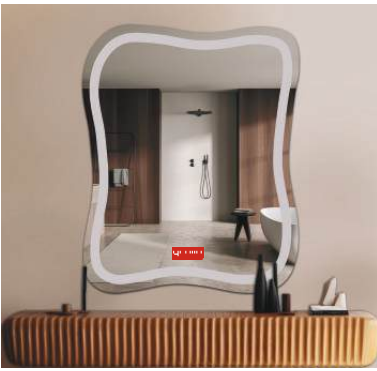

TR 7556

TR 7558

REGULAR & FROSTED MIRROR

TR 7561

TR 7561 FROSTED

TR 7562

TR 7562 FROSTED

MRP for Regular & Frosted Mirrors			
Product Code	Size	Regular	Frosted
TR 7551	450x450	₹ 1,100	₹ 1,270
	600x600	₹ 1,820	₹ 2,080
TR 7552, TR 7553, TR 7554, TR 7556, TR 7557, TR 7558, TR 7561, TR 7562	450x300	₹ 820	NA
	450x380	₹ 920	₹ 1,100
	600x450	₹ 1,400	₹ 1,850
	760x600	₹ 2,450	NA