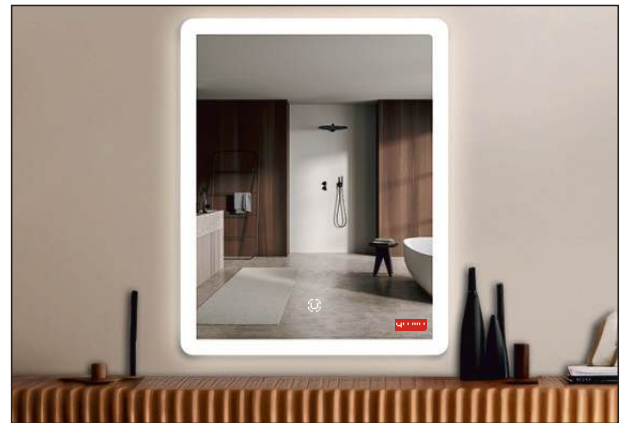

TR LED 7553 EDGE LIGHT

MRP : ₹ 4,500
Size : 600x450mm

MRP : ₹ 7,600
Size : 760x600mm