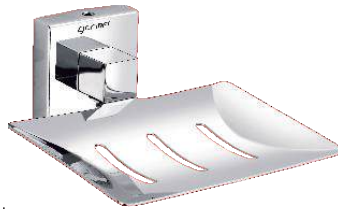

Size : 24" MRP : ₹ 3,470 Size : 18" MRP : ₹ 3,270

TR 9143 | TOWEL RAIL

Size : 24" MRP : ₹ 1,560 Size : 18" MRP : ₹ 1,520

TR 9144 | TOWEL RING

MRP : ₹ 770

TR 9145 | SOAP DISH

MRP : ₹ 720

TR 9146 | TUMBLER HOLDER

MRP : ₹ 950

TR 9147 | ROBE HOOK

MRP : ₹ 450

TR 9148 | PAPER HOLDER
WITH FLAP GUARD

MRP : ₹ 1,070

TR 9149 | DOUBLE SOAP DISH

MRP : ₹ 1,240

TR 9150 | SOAP DISH & TUMBLER HOLDER