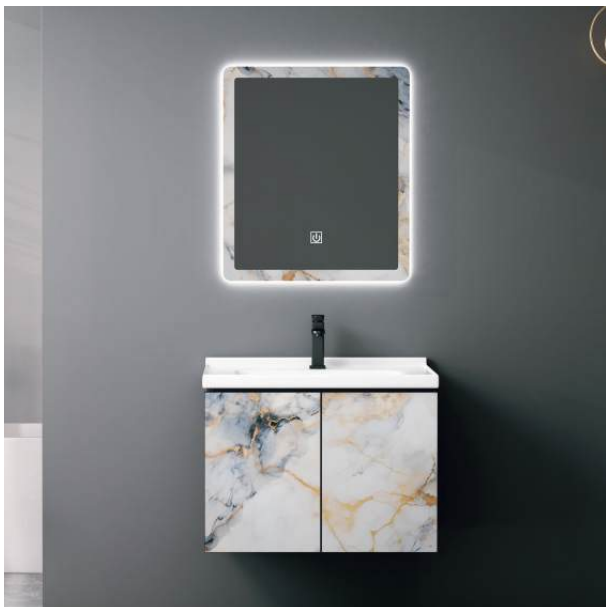

TR 3125 | AMIGO WAVES

MRP : ₹ 14,900
Cabinet : 590x455x400mm
Basin : 605x475x200mm
Mirror : 500x20x600mm
Make : SPC-Aluminium