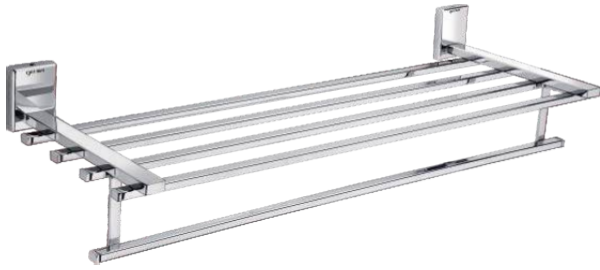

BATH ACCESSORIES

BOLT SERIES

TR 9102 | TOWEL RACK

Size : 24" MRP : ₹ 3,190 Size : 18" MRP : ₹ 3,000

TR 9103 | TOWEL RAIL

Size : 24" MRP : ₹ 1,250 Size : 18" MRP : ₹ 1,200

TR 9104 | TOWEL RING

MRP : ₹ 740