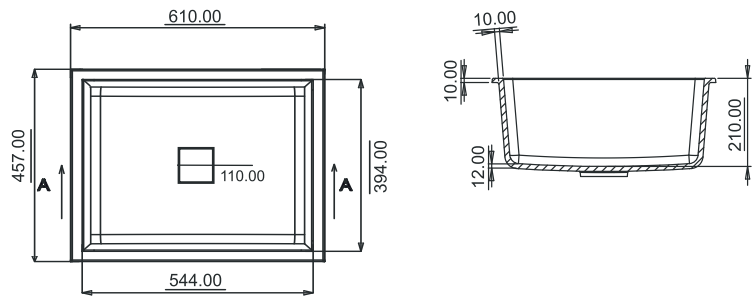

Available Colors