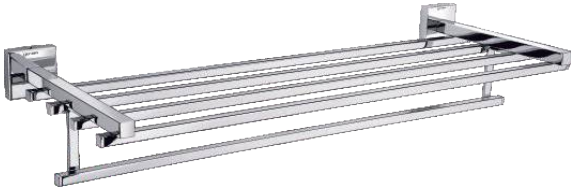

BATH ACCESSORIES

KRIZLO SERIES

TR 9142 | TOWEL RACK

Size : 24" MRP : ₹ 3,470 Size : 18" MRP : ₹ 3,270