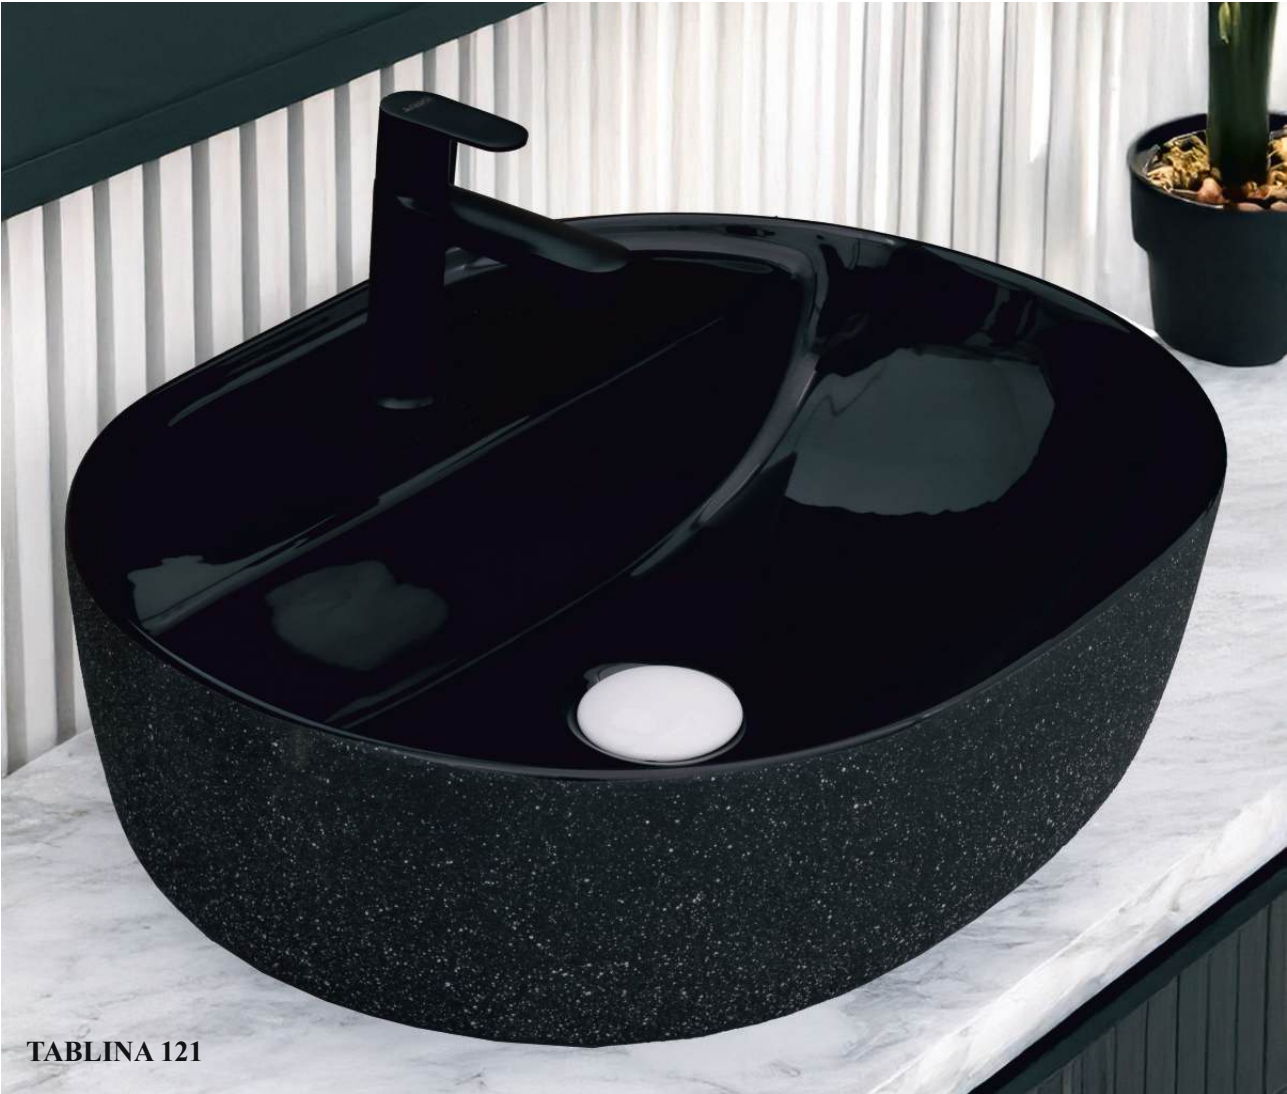

ORBIT SERIES

Size: 370×370×140 | MRP: ₹ 4,200

ORBIT 107

ORBIT 102

ORBIT 304

GLOBE SERIES

Size: 410×410×145 | MRP: ₹ 4,200

GLOBE 107

GLOBE 109

GLOBE 108

GLOBE 110

TABLINA SERIES

Size: 510×400×130 | MRP: ₹ 6,000

TABLINA 121

TABLINA 160

TABLINA 122