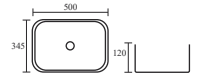

TR 20036-CRBGE
JAZZ CREMA BEIGE
MRP: ₹ 6,400
Tabletop Basin
Size: 500×345×120 mm