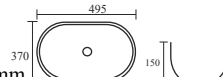

TR 20064
UTOPA WHITE
₹ 4,600
Size : 500x380x120mm