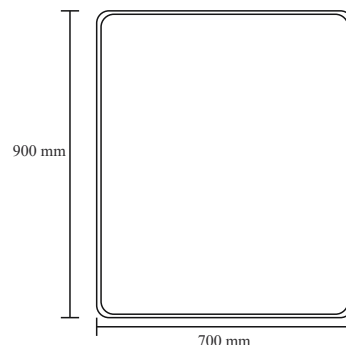

Mirror

Front View