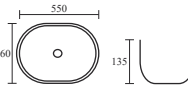

TR 20039-B-MT
ONSI BLACK MATT
₹ 8,700
Tabletop Basin
Size: 550×360×135 mm