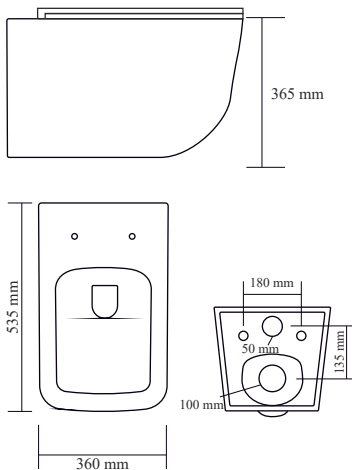

TR 10304
KAMPA WHITE

MRP : ₹ 13,900
 Size : 535x360x360mm
 RBD - 180mm
 Description : Rimless
 Washdown
 P Trap: 180 mm
 Soft Close Slim UF Seat cover
 Concealed Fixing Screws

RBD - Rack Bolt Distance

TR 10305
EASO WHITE