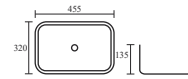

STEFY WHITE + RAZY BLACK

₹ 5,700

Tabletop Basin

Size: 455×320×135 mm