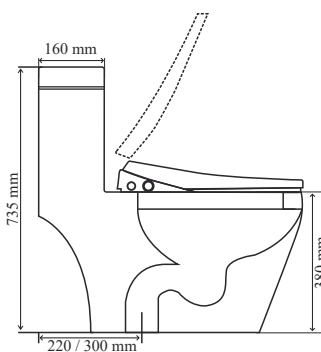

**TR 20221-W+G
ROMY GHANA WAVES**

MRP : ₹ 15,000
Size : 495x440x390mm

Description : Tornado-2D
SIPHONIC S-TRAP 220MM
Double Flush In 4L/6L
UF Seat Cover
With Special Flange(S-Trap)
WDI WATER FITTING