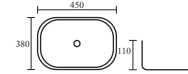

TR 20058-W+G
CARLTON WHITE + GOLD
₹ 7,500
Tabletop Basin
Size: 400×400×130 mm