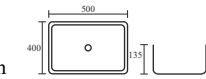

SPADE GREY LINE MARBLE

MRP: ₹ 5,450

Tabletop Basin

Size: 500×390×130 mm

TR 20017-WRB