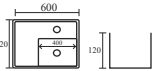

Size: 455×320×135 mm

TR 20037-LB-MT
GLADIUM LEFT BLACK-MATT
₹ 12,540
Tabletop Cum Wall Hung Basin
Size: 600×420×120 mm

TR 20037-LW
GLADIUM LEFT WHITE
₹ 8,800
Tabletop Cum Wall Hung Basin
Size: 600×420×120 mm