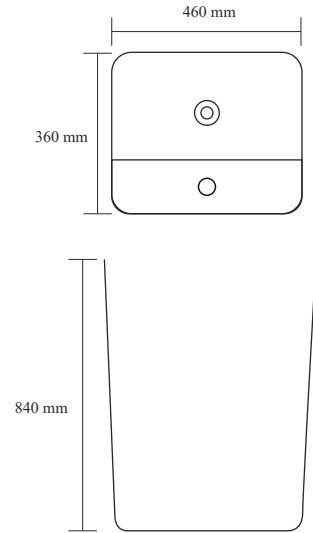

**TR 20202-DG
BINNY GREY**

MRP : ₹ 20,900

Size : 460x360x840mm

Description : Standing Basin