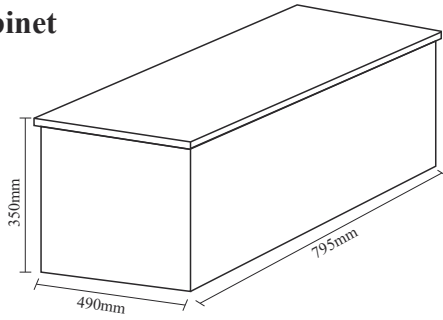

TECHNICAL DRAWING

TINOS 800 KHAKI

Cabinet

Front and Side View