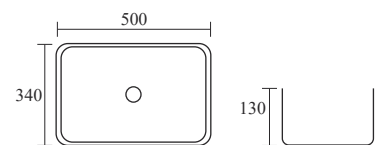

TR 20049-W
 JONEZ WHITE
 MRP: ₹ 5,500
 Tabletop Basin
 Size: 600×350×140 mm

TR 20059-W+G
VIVA WHITE + GOLD
₹ 8,580
Tabletop Basin
Size: 500×340×130 mm

TR 20059-W+RG
VIVA WHITE + ROSE GOLD
₹ 8,580
Tabletop Basin
Size: 500×340×130 mm