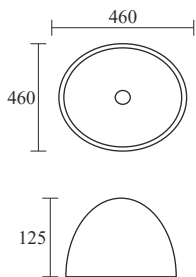

TR 20039-B-MT
ONSI BLACK MATT
₹ 8,700
Tabletop Basin
Size: 550×360×135 mm

TR 20021-WG
 WAYNE WHITE+GOLD
 ₹ 9,150
 Tabletop Basin
 Size: 650×380×120 mm

TR 20043-Z
 ROME ZODIAC
 ₹ 7,150
 Tabletop Basin
 Size: 460×460×125 mm