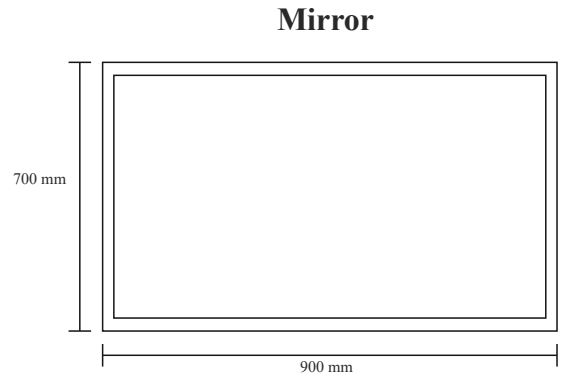

SOLO 1000

Cabinet

Front View