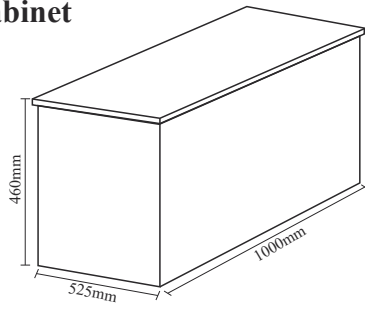

TR 3303

Cabinet

Front and Side View