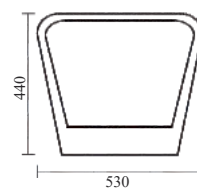

TR 20221-W+G
ROMY WHITE + GOLD

MRP : ₹ 12,000
Size : 530x440x360mm

Description : Siphonic
S-Trap 220mm/300mm
Tornado 2D
With UF Seat Cover