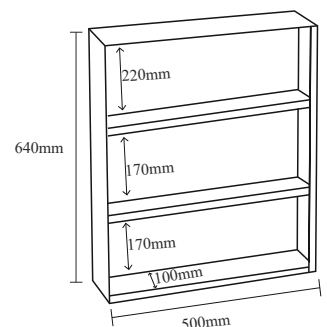

MIRROR CABINET-TR 3491 CUDA

REFLECTION OF TRUE
ELEGANCE

CUDA MIRROR CABINET

MIRROR

CODE: TR 3491 BLACK
 SIZE: W500×D150×H700 mm
 MRP: ₹ 14,850

CUDA MIRROR CABINET

MIRROR

CODE: TR 3491 WHITE
 SIZE: W500×D150×H700 mm
 MRP: ₹ 14,850