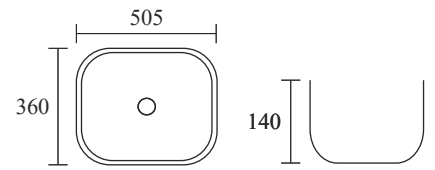

TR 20027
CAMRYLA BLACK
MRP: ₹ 6,600
Size : 505x360x140mm