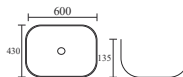

Size: 600x430x135

TR 20048-W+G

RIVA WHITE + GOLD

MRP: ₹ 8,600

Tabletop Basin

Size: 600x430x135 mm

TR 20049-B+G
 JONEZ BLACK + GOLD
 ₹ 11,200
 Tabletop Basin
 Size: 600×350×140 mm

TR 20049-WL+S-MT
 JONEZ WHITE LINOME + SILVER MATT
 ₹ 6,380
 Tabletop Basin
 Size: 600×350×140 mm