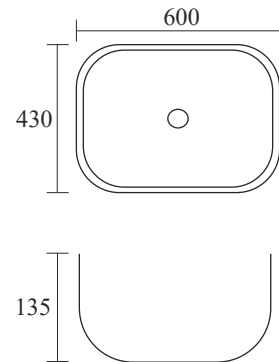

TR 20048-BR-MT

RIVA BROWN MATT

MRP: ₹ 9,680

Tabletop Basin

Size: 600x430x135