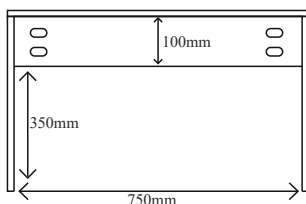

BASHAR 600 BLACK

Cabinet

Mirror

Basin

BASHAR 800 BLACK

Cabinet

Back View

Mirror

Basin