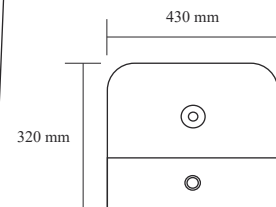

TR 10106-B+G
ARIA BLACK + GOLD

MRP : ₹ 25,500
Size : 680x335x760mm

TR 20205-B+G
JACKIE BLACK + GOLD

MRP : ₹ 25,800
Size : 430x320x840mm

Description : S-Trap 300mm
Siphonic
Rimless
UF Seat Cover
Dual Flush in 3L / 6L