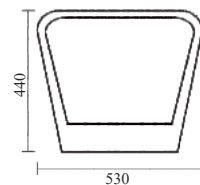

TR 20221-B+G
ROMY BLACK + GOLD

MRP : ₹ 16,000
Size : 530x440x360mm

Description : Siphonic
S-Trap 220mm/300mm
Tornado 2D
With Ultra Slim UF Seat Cover