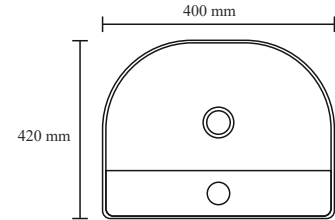

Description : Integrated Basin

**TR 20222-DG
ASIVA GREY**
MRP: ₹ 18,000

**TR 20222-B
ASIVA BLACK**
MRP: ₹ 18,000

**TR 2024-B
COASTA BLACK**

MRP : ₹ 15,400

Size : 400x420x420mm

Description : Integrated Basin