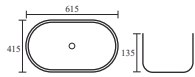

Size: 700×360×130 mm

TR 20005-W
IMPERIAL WHITE
MRP: ₹ 3,300
Size : 380x380x140mm

TR 20005-B-MT
IMPERIAL BLACK - MATT
MRP: ₹ 8,100

TR 20026

LONGISLE WHITE

MRP: ₹ 12,650

Size : 820X410X130mm

TR 20024
BISTRO WHITE
₹ 5,170
Size : 615x415x135mm