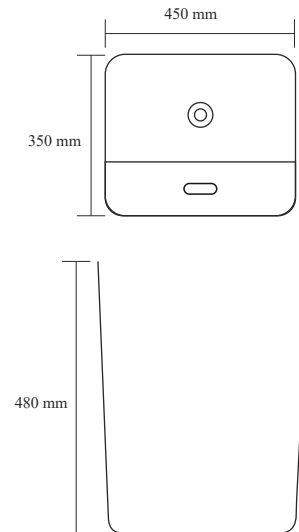

TR 20222-W ASIVA WHITE

MRP : ₹ 15,000

Size : 450x350x480mm

Description : Integrated Basin