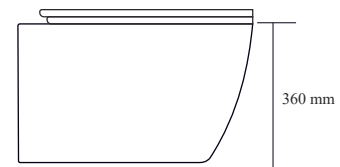

RBD - Rack Bolt Distance