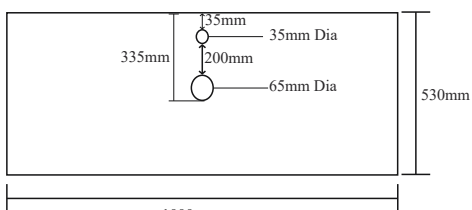

Slab

Top View