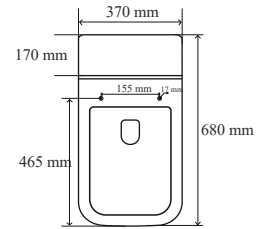

TR 10105 TUNA BLACK

MRP: ₹ 26,000
S-Trap 220mm
With UF Seat Cover