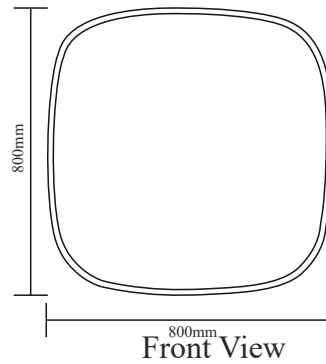

TR 3303

Cabinet

Slab

Mirror

TR 3305

Cabinet

Slab

Mirror