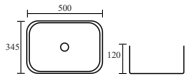

TR 20017-GG
STEFY GLOSIRA GOLD
MRP: ₹ 7,800
Tabletop Basin
Size: 465×320×135 mm