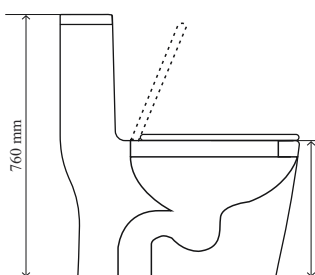

TR 10106-W+G
ARIA WHITE + GOLD

MRP : ₹ 20,800
Size : 680x335x760mm

TR 20205-W+G
JACKIE WHITE + GOLD

MRP : ₹ 20,900
Size : 430x320x840mm

Description : S-Trap 300mm
Siphonic
Rimless
UF Seat Cover
Dual Flush in 3L / 6L