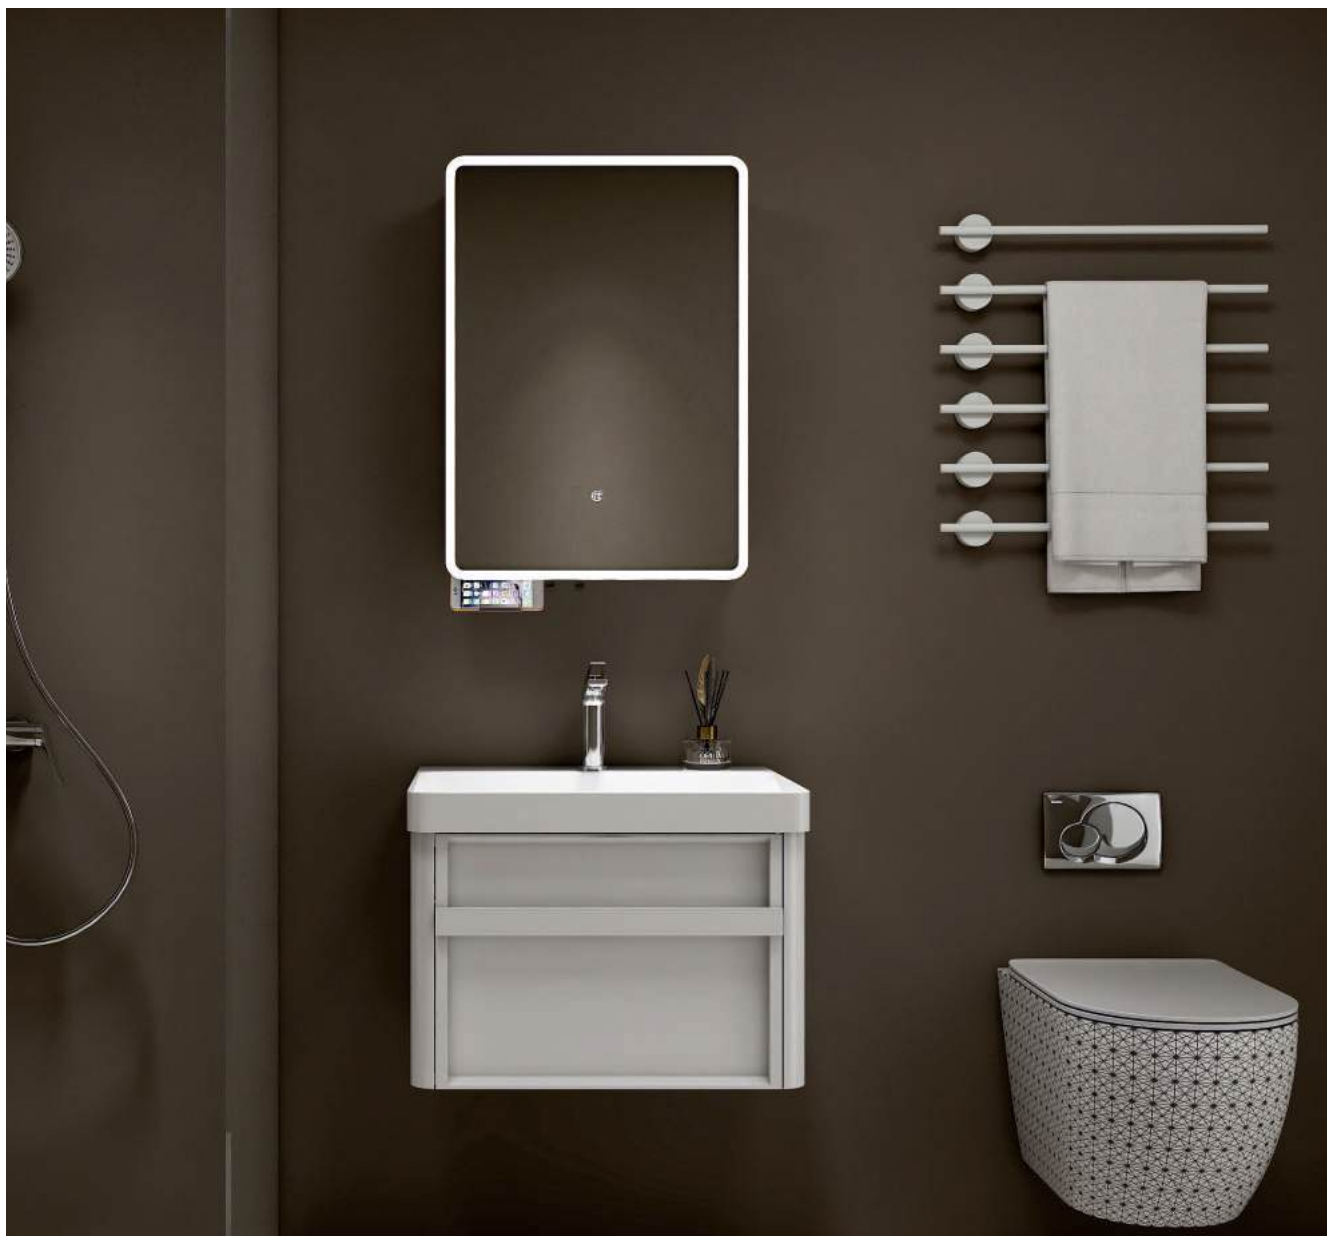

COSY 600 SNOW WHITE

CABINET

CODE: TR 3426
SIZE: W590×D450×H380 mm
MRP: ₹ 16,300

MIRROR CABINET

CODE: TR 3491 CUDA
SIZE: W500×D150×H700 mm
MRP: ₹ 14,850

BASIN

CODE: TR 3426
SIZE: W610×D460×H165 mm
MRP: ₹ 8,800