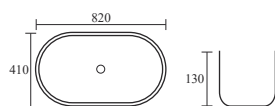

Size: 700×360×130 mm

TR 20005-W
IMPERIAL WHITE
MRP: ₹ 3,300
Size : 380x380x140mm

TR 20005-B-MT
IMPERIAL BLACK - MATT
MRP: ₹ 8,100

TR 20026

LONGISLE WHITE

MRP: ₹ 12,650

Size : 820X410X130mm

TR 20024
BISTRO WHITE
₹ 5,170
Size : 615x415x135mm