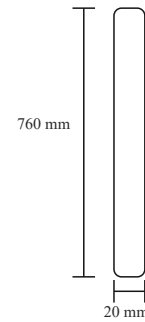

TECHNICAL DRAWING

KELLAND

Cabinet

Front and Side View

Front View

Back View

Side View

Basin