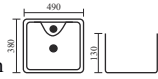

RETRO WHITE + RAZY BLACK

MRP: ₹ 6,600

Tabletop Basin

Size: 490×380×130 mm

TR 20012-W