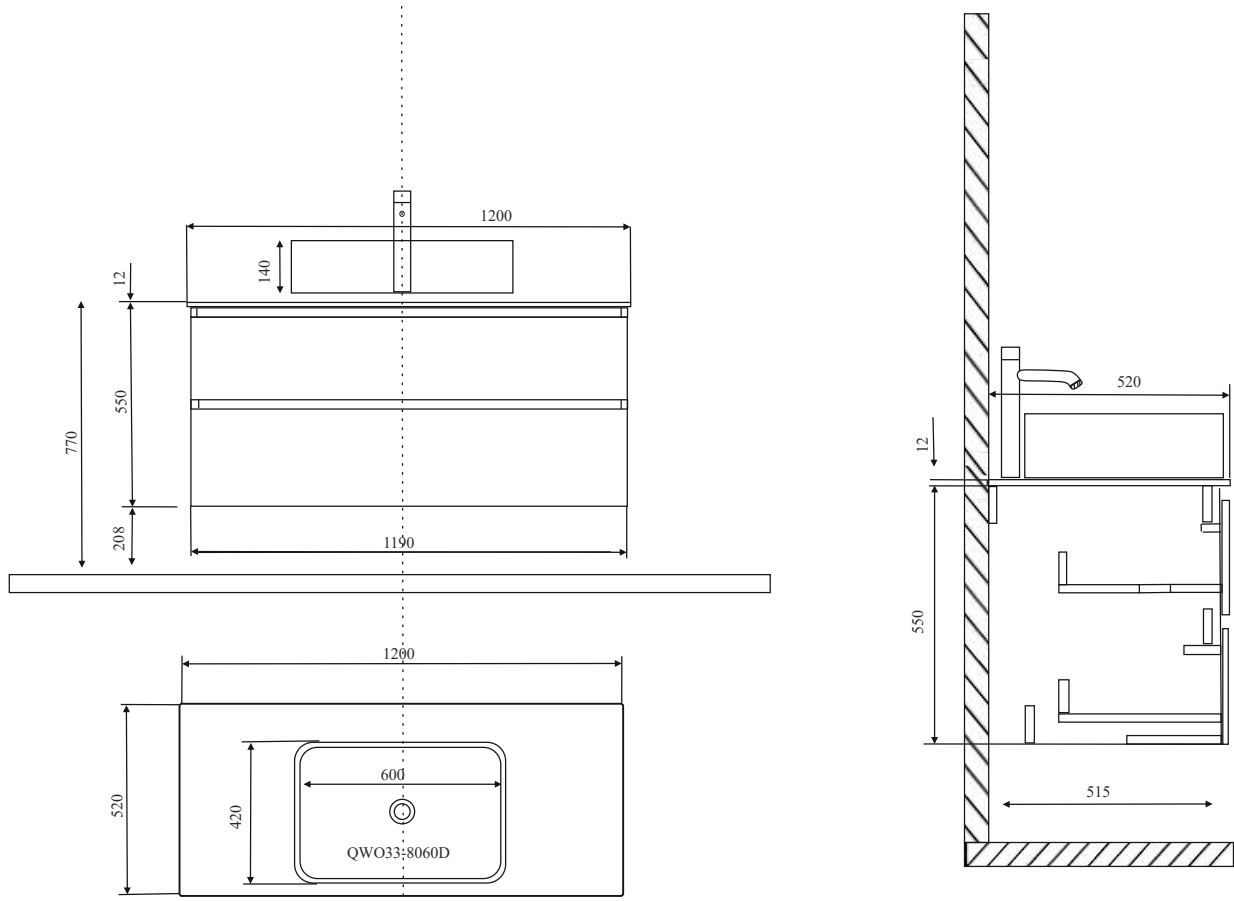

MIRROR

CODE:
 SIZE:
 MRP: ₹

BASIN

CODE: TR 3424
 SIZE: W600×D420×H120 mm
 MRP: ₹ 6,000

TECHNICAL DRAWING

GERMA

COSY

LUXERAA