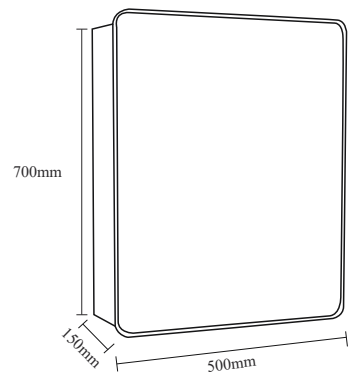

MIRROR CABINET-TR 3491 CUDA

REFLECTION OF TRUE
ELEGANCE

CUDA MIRROR CABINET

MIRROR

CODE: TR 3491 BLACK
 SIZE: W500×D150×H700 mm
 MRP: ₹ 14,850

CUDA MIRROR CABINET

MIRROR

CODE: TR 3491 WHITE
 SIZE: W500×D150×H700 mm
 MRP: ₹ 14,850