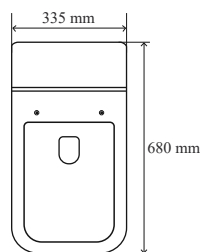

TR 10106-W+G
ARIA WHITE + GOLD

MRP : ₹ 20,800
Size : 680x335x760mm

TR 20205-W+G
JACKIE WHITE + GOLD

MRP : ₹ 20,900
Size : 430x320x840mm

Description : S-Trap 300mm
Siphonic
Rimless
UF Seat Cover
Dual Flush in 3L / 6L