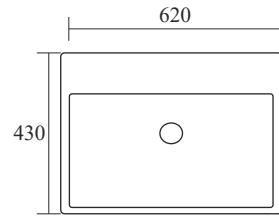

Pop up Waste Coupling Cap

MRP : ₹ 660

Available in Colours:

Black, Black Matt, Grey Matt, Khaki, Green, Blue Matt, Rose Gold Matt, Silver Gold, Yellow Gold.

TR 20045-W
KRAFT WHITE
MRP: ₹ 11,600
Tabletop Cum Wall Hung Basin
Size: 620x430x140mm