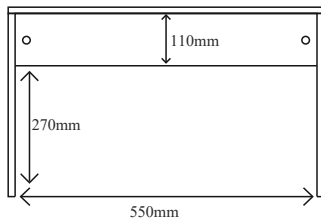

TECHNICAL DRAWING

COSY 600 SNOW WHITE

Cabinet

Front and Side View

Back View

Basin

Top View

Side View