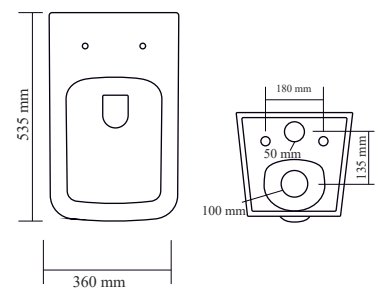

RBD - Rack Bolt Distance