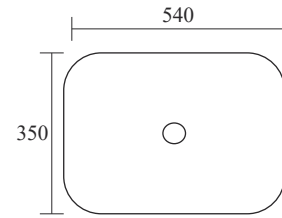

TR 20036-NB
JAZZ NOVA BEIGE
MRP: ₹ 6,400
Tabletop Basin
Size : 500×345×120mm

TR 20036-NG
JAZZ NOVA GREY
MRP: ₹ 6,400
Tabletop Basin
Size : 500×345×120mm

TR 20068-KH+MT

RISO KHAKE MATT

MRP: ₹ 8,700

Tabletop Basin

Size: 540×350×145 mm

TR 20068-BR+MT

RISO BROWN MATT

MRP: ₹ 8,700

Tabletop Basin

Size: 540×350×145 mm

TR 20068-B+MT

RISO BLACK MATT