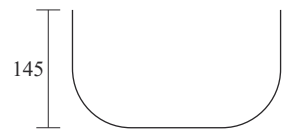

TABLETOP BASIN

TR 20030-CRBR

ELDO CREMA BROWN

MRP: ₹ 5,800

Tabletop Basin

Size: 455×340×160 mm

TR 20030-BL-MT

ELDO BLACK LINOME MATT