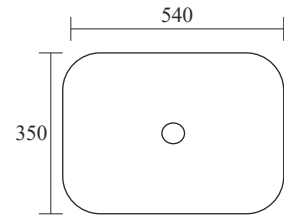

TR 20073-BL

RUNO BLACK LINOME

MRP: ₹ 5,500

Tabletop Cum Wall Hung Basin

Size: 560×415×125 mm