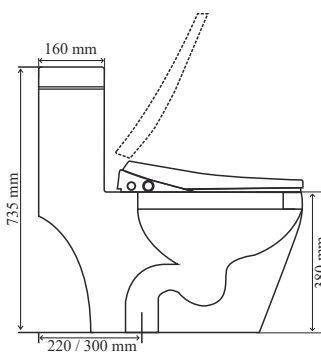

Description : Siphonic
S-Trap 220mm/300mm
Tornado 2D
With UF Seat Cover