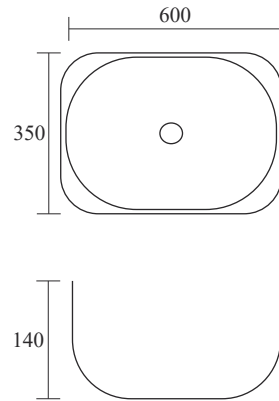

Size: 600x430x135

TR 20048-W+G

RIVA WHITE + GOLD

MRP: ₹ 8,600

Tabletop Basin

Size: 600x430x135 mm

TR 20049-B+G
 JONEZ BLACK + GOLD
 ₹ 11,200
 Tabletop Basin
 Size: 600×350×140 mm

TR 20049-WL+S-MT
 JONEZ WHITE LINOME + SILVER MATT
 ₹ 6,380
 Tabletop Basin
 Size: 600×350×140 mm