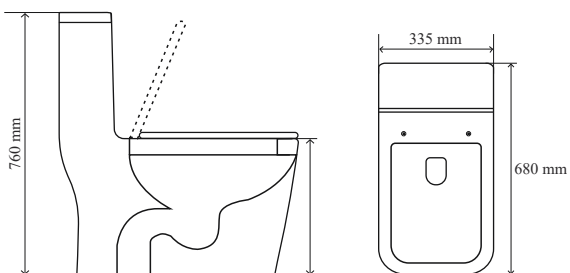

TR 10106-DG+G
ARIA GREY + GOLD

MRP : ₹ 23,500

Size : 680x335x760mm

Description : S-Trap 300mm
Siphonic
Rimless
PP Seat Cover
Dual Flush in 3L / 6L