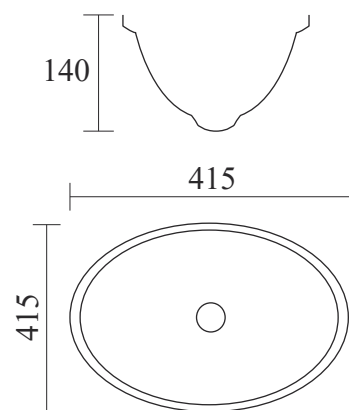

**TR 2024-DG
COASTA GREY**
MRP: ₹ 15,400

**TR 2024-W
COASTA WHITE**
MRP: ₹ 11,500

EGB EGYPT ROUND R01

MRP: ₹ 14,000
Tabletop Basin
Size: 415×415×140.

EGB Egypt Round R02

MRP: ₹ 16,800
Tabletop Basin
Size: 415×415×140.