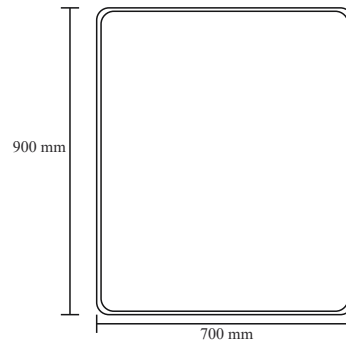

Mirror

Front View