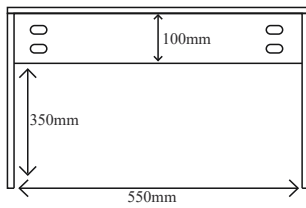

MRP: ₹ 7,300

MIRROR

CODE: TR LED 041-WS

SIZE: 800Dia mm

MRP: 10,600

BASHAR 600 BLACK

Cabinet

Front and Side View