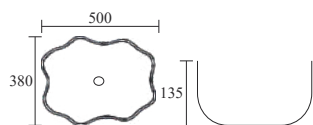

MRP: ₹ 5,800

Tabletop Basin

Size: 455×340×160 mm

TR 20032 W+RG

URBAN WHITE + ROSE GOLD

MRP: ₹ 7,900

Tabletop Basin

Size: 500×380×130 mm