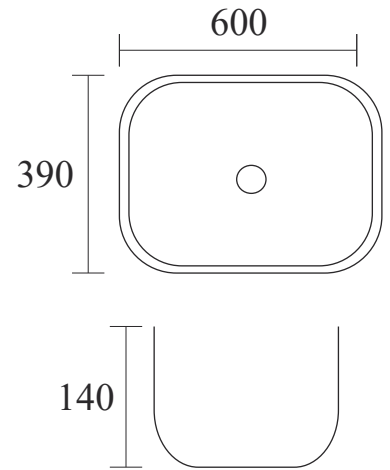

TR 20061
ZURICH KHAKI
₹ 9,460
Size : 550X450X120mm

TR 20065

VALDO WHITE

₹ 5,500

Tabletop Basin

Size : 600x390x140mm