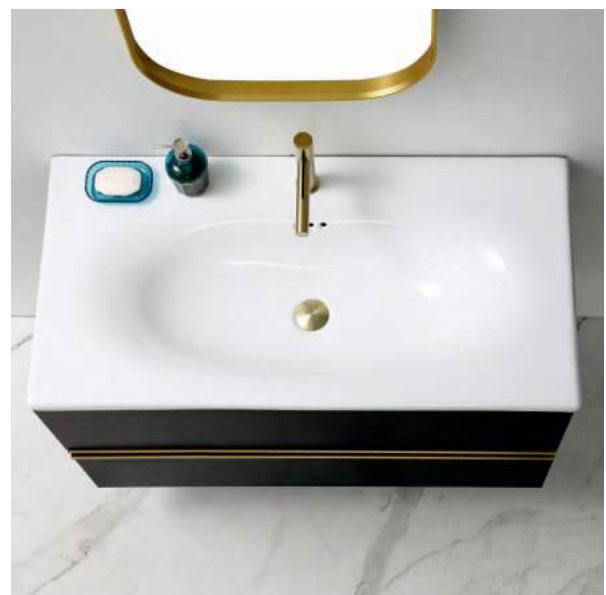

TR 3407 - LURSSSEN 1000
Black Galaxy

CABINET

SIZE: W980×D490×H580mm

MRP: ₹ 41,800

BASIN

SIZE: W1010×D510×H220mm

MRP: ₹ 12,100

LED MIRROR:

Customization can be done

SIDE CABINET

SIZE: W350×D350×H1200mm

(Against Order)