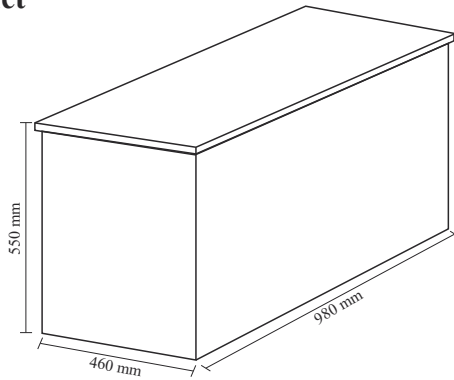

SOLO 1000

Cabinet

Front and Side View