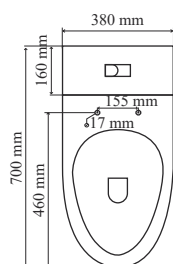

**TR 20221-W+G
ROMY GHANA WAVES**

MRP : ₹ 15,000
Size : 495x440x390mm

Description : Tornado-2D
SIPHONIC S-TRAP 220MM
Double Flush In 4L/6L
UF Seat Cover
With Special Flange(S-Trap)
WDI WATER FITTING