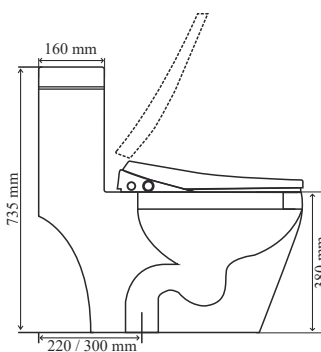

TR 20221-W+G
ROMY WHITE + GOLD

MRP : ₹ 12,000
Size : 530x440x360mm

Description : Siphonic
S-Trap 220mm/300mm
Tornado 2D
With UF Seat Cover