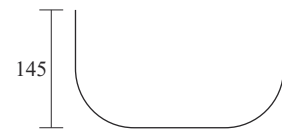

TR 20068-BR+MT

RISO BROWN MATT

MRP: ₹ 8,700

Tabletop Basin

Size: 540×350×145 mm