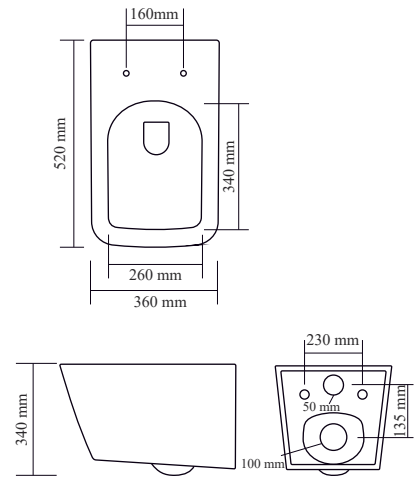

TR 20027
CAMRYLA GHANA WAVES
 ₹ 6,400
 Tabletop Basin
 Size : 505X360X140mm

TR 20014
SPADE GHANA WAVES
 ₹ 7,300
 Tabletop Basin
 Size : 500X400X135mm

**TR 10302-B-MT
ZUME BLACK**

MRP : ₹ 23,100
 Size : 365x520x340mm
 RBD - 230mm
 Description : Rimless
 Washdown
 P Trap 180 mm
 With UF Seat Cover