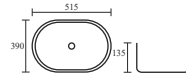

TR 20073-WM+MT

RUNO WHITE MARBLE MATT

MRP: ₹ 5,500

Tabletop Cum Wall Hung Basin

Size: 560×415×125 mm

TR 20071 W+RG
COLONI WHITE + ROSE GOLD
MRP: ₹ 8,300
Tabletop Cum Wall Hung Basin
Size: 505×380×135 mm

TR 20072 W+MRN
SONI WHITE+MARIN
MRP: ₹ 6,700
Tabletop Basin
Size: 515×390×135 mm