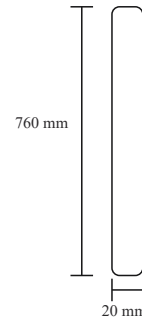

TECHNICAL DRAWING

TINOS 800 KHAKI

Cabinet

Mirror

Basin

Side View

TINOS 1000 KHAKI

Cabinet

Mirror

Basin