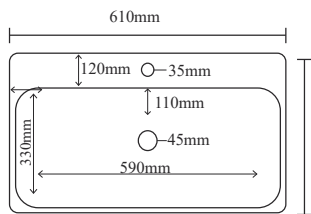

TECHNICAL DRAWING

COSY 600 SNOW WHITE

Cabinet

Front and Side View

Back View

Basin

Top View

Side View