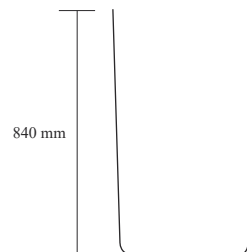

TR 10106-B+G
ARIA BLACK + GOLD

MRP : ₹ 25,500
Size : 680x335x760mm

TR 20205-B+G
JACKIE BLACK + GOLD

MRP : ₹ 25,800
Size : 430x320x840mm

Description : S-Trap 300mm
Siphonic
Rimless
UF Seat Cover
Dual Flush in 3L / 6L