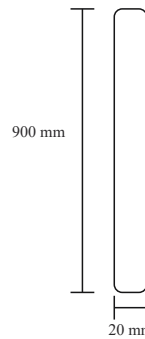

TECHNICAL DRAWING

ESSEN-900-LOG WALNUT

Cabinet

Basin

Mirror

Side View

ESSEN-800-BLACK

Cabinet

Basin

Mirror