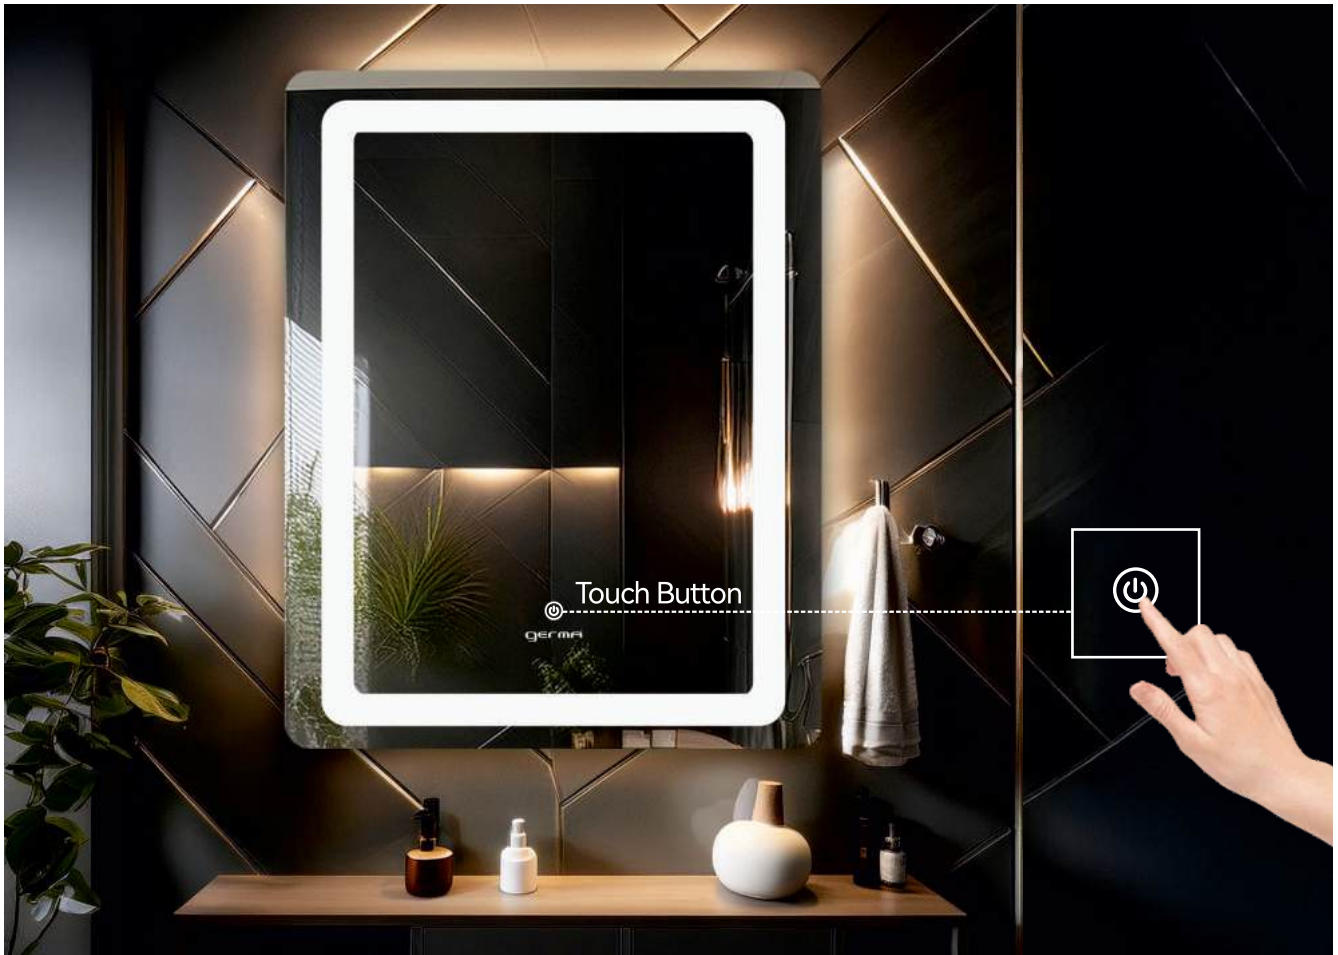

THREE COLORS LIGHTING AND MEMORY FUNCTIONS

Long press to adjust Brightness

Short press to adjust light color temperature

6500K Cool White   4500K Neutral White   3000K Warm light