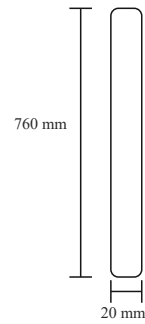

TECHNICAL DRAWING

COSY 600 SNOW WHITE

Cabinet

Front and Side View

Back View

Basin

Top View

Side View

Mirror

Front View

SideView