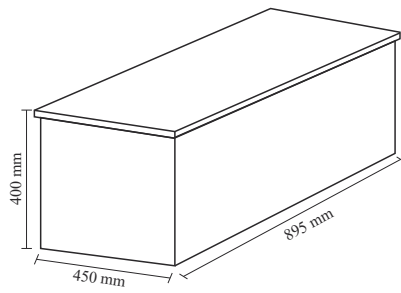

TECHNICAL DRAWING

ESSEN-900-LOG WALNUT

Cabinet

Front and Side View

Back View

Basin

Top View

Side View