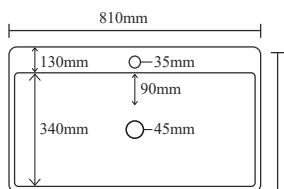

Basin

Top View