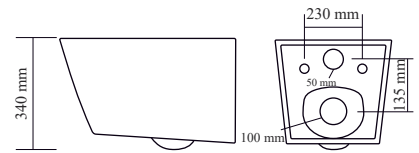

TR 20027
CAMRYLA GHANA WAVES
 ₹ 6,400
 Tabletop Basin
 Size : 505X360X140mm

TR 20014
SPADE GHANA WAVES
 ₹ 7,300
 Tabletop Basin
 Size : 500X400X135mm

**TR 10302-B-MT
ZUME BLACK**

MRP : ₹ 23,100
 Size : 365x520x340mm
 RBD - 230mm
 Description : Rimless
 Washdown
 P Trap 180 mm
 With UF Seat Cover