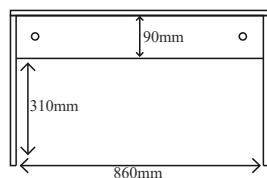

TECHNICAL DRAWING

ESSEN-900-LOG WALNUT

Cabinet

Basin

Mirror

ESSEN-800-BLACK

Cabinet

Back View

Basin

Mirror