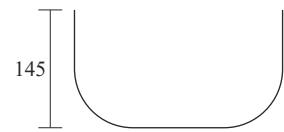

TR 20073-BL

RUNO BLACK LINOME

MRP: ₹ 5,500

Tabletop Cum Wall Hung Basin

Size: 560×415×125 mm