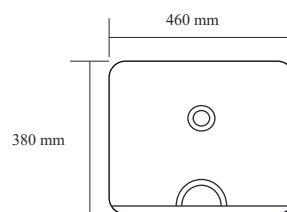

**TR 20201-B
ALISTAR BLACK**

MRP : ₹ 20,900

Size : 460x380x840mm

Description : Standing Basin

**TR 20201-DG
ALISTAR GREY**
MRP: ₹ 20,900

**TR 20201-W
ALISTAR WHITE**
MRP: ₹ 16,500

**TR 20202-DG
BINNY GREY**