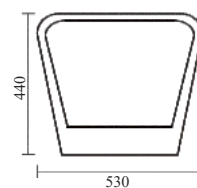

**TR 20221-W+G
ROMY GHANA WAVES**

MRP : ₹ 15,000
Size : 495x440x390mm

Description : Tornado-2D
SIPHONIC S-TRAP 220MM
Double Flush In 4L/6L
UF Seat Cover
With Special Flange(S-Trap)
WDI WATER FITTING