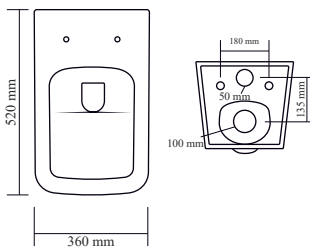

TR 10305
EASO WHITE

MRP : ₹ 15,900
Size : 520x360x360mm
RBD - 180mm
Description : Rimless
Washdown
P Trap: 180 mm
Soft Close Slim UF Seat cover
Concealed Fixing Screws

TR 10306
DIAS WHITE

MRP : ₹ 15,200
Size : 360x535x360mm
RBD - 180mm
Description : Single Hole Tornado
P Trap: 180 mm
Soft Close Slim UF Seat cover
Concealed Fixing Screws