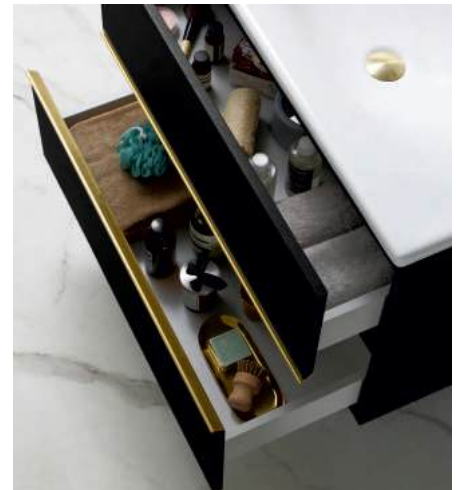

TR 3407 - LURSSSEN 1000
Black Galaxy

CABINET

SIZE: W980×D490×H580mm

MRP: ₹ 41,800

BASIN

SIZE: W1010×D510×H220mm

MRP: ₹ 12,100

LED MIRROR:

Customization can be done

SIDE CABINET

SIZE: W350×D350×H1200mm

(Against Order)