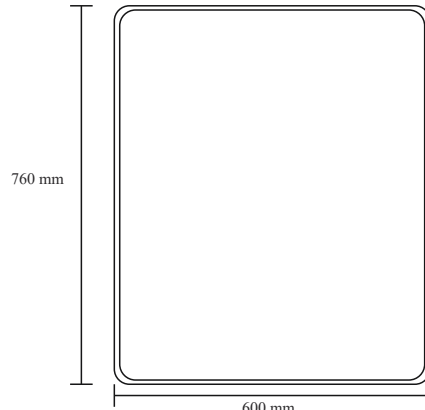

CODE: TR LED 7553
 SIZE: W600×H760 mm
 MRP: 7,050

TECHNICAL DRAWING

TINOS 800 KHAKI

Cabinet

Front and Side View

Back View

Mirror

Front View