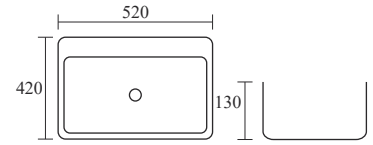

TR 20023-500-W
PRIMO MEDI WHITE
MRP: ₹ 4,800
Tabletop Cum Wall Hung Basin
Size: 520×420×130 mm