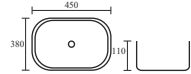

TR 20052-W
JUDIO WHITE
₹ 4,400
Tabletop Basin
Size: 450×380×110 mm