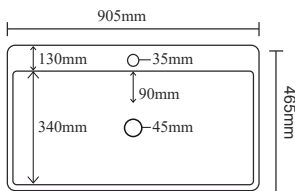

TECHNICAL DRAWING

ESSEN-900-LOG WALNUT

Cabinet

Front and Side View

Back View

Basin

Top View

Side View