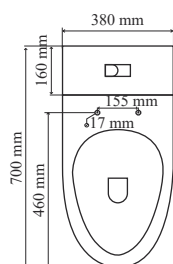

TR 20221-W+G
ROMY WHITE + GOLD

MRP : ₹ 12,000
Size : 530x440x360mm

Description : Siphonic
S-Trap 220mm/300mm
Tornado 2D
With UF Seat Cover