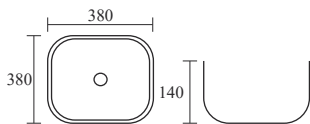

Size: 700×360×130 mm

TR 20005-W
IMPERIAL WHITE
MRP: ₹ 3,300
Size : 380x380x140mm

TR 20005-B-MT
IMPERIAL BLACK - MATT
MRP: ₹ 8,100

TR 20026

LONGISLE WHITE

MRP: ₹ 12,650

Size : 820X410X130mm

TR 20024
BISTRO WHITE
₹ 5,170
Size : 615x415x135mm