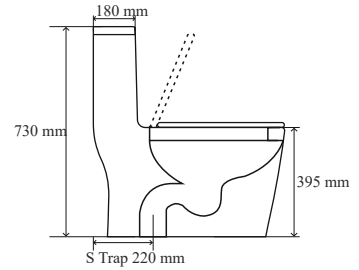

TR 10105 TUNA BLACK

MRP: ₹ 26,000
S-Trap 220mm
With UF Seat Cover