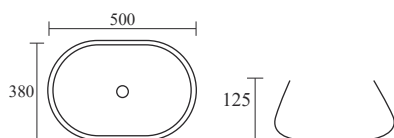

TR 20066
 DREAM WHITE
 ₹ 5,500
 Tabletop Basin
 Size : 590x360x160mm

TR 20066
 DREAM WHITE + ROSE GOLD
 ₹ 8,250
 Tabletop Basin
 Size : 590x360x160mm

TR 20056-CIBE
XTREME CERION BLUE
₹ 6,160
Tabletop Basin
Size: 500×380×125