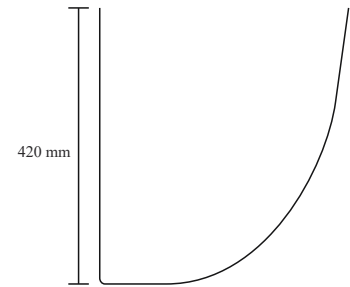

Description : Integrated Basin

**TR 20222-DG
ASIVA GREY**
MRP: ₹ 18,000

**TR 20222-B
ASIVA BLACK**
MRP: ₹ 18,000

**TR 2024-B
COASTA BLACK**

MRP : ₹ 15,400

Size : 400x420x420mm

Description : Integrated Basin