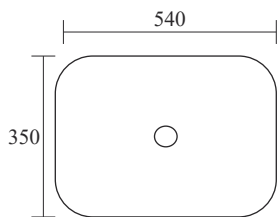

TR 20030-BL-MT

ELDO BLACK LINOME MATT

MRP: ₹ 5,800

Tabletop Basin

Size: 455×340×160 mm