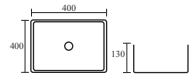

TR 20039-DG-MT
ONSI GREY MATT
₹ 8,700
Tabletop Basin
Size: 550×360×135 mm