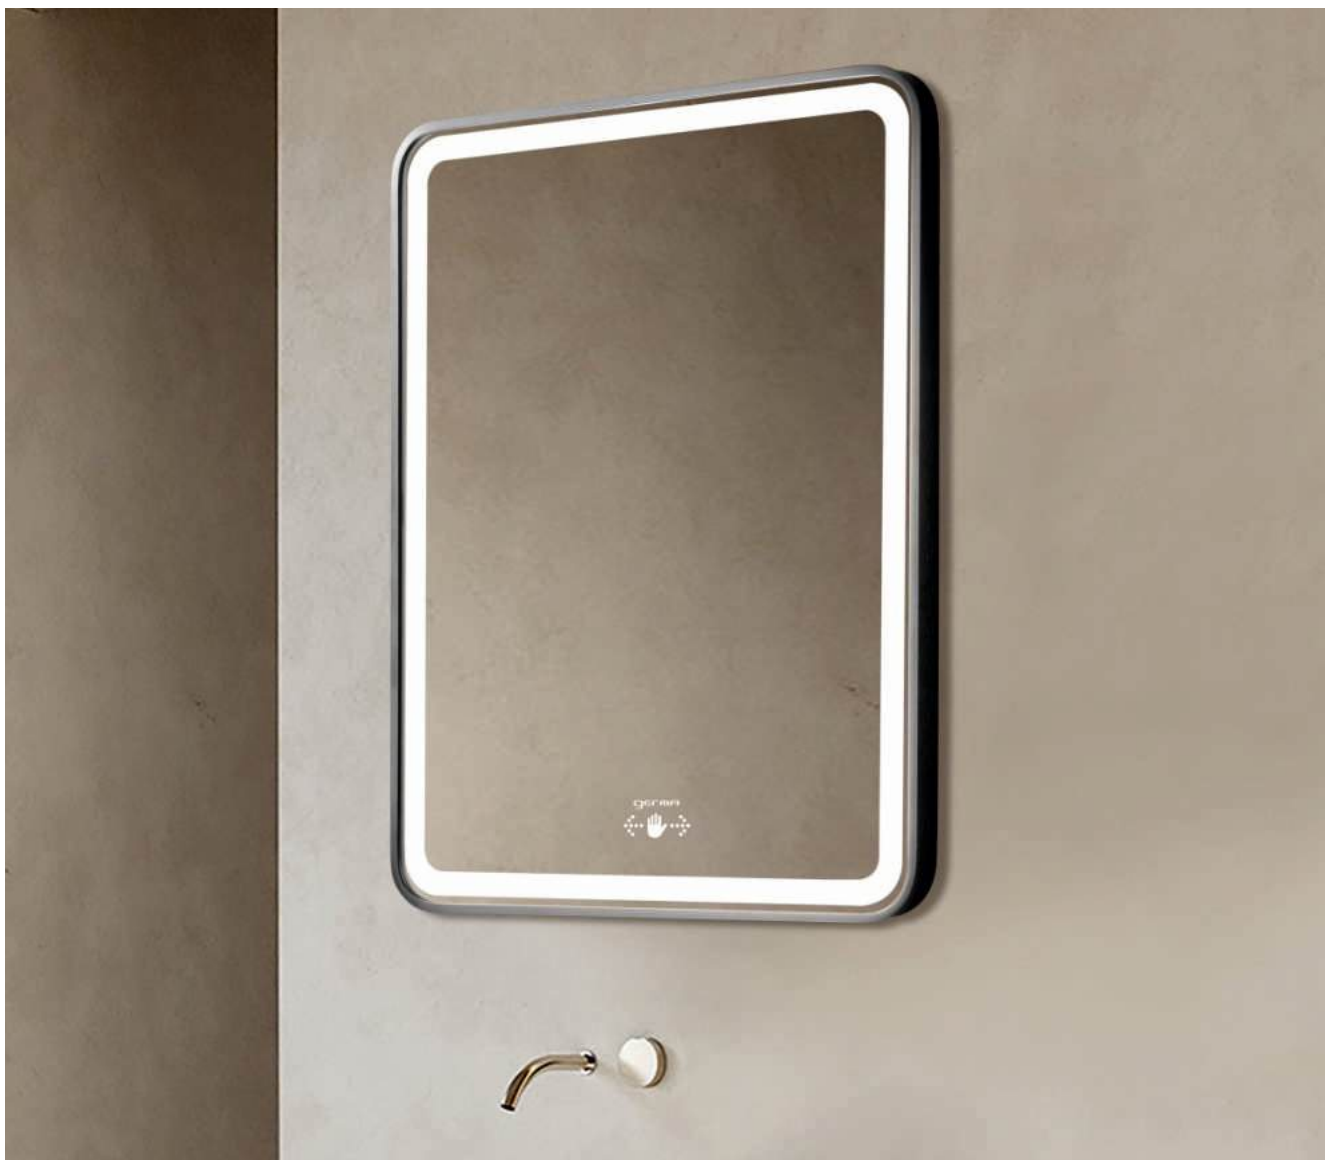

TR LED 043

Frosted Light
Size: W1380xH750mm (55x30inch)
MRP: ₹ 12,100

Description

- ▶ 5mm Copper Free Silver Mirror
- ▶ 3 Options to adjust the light with dimmer
- ▶ Smart Touch Switch
- ▶ LED Bead Binding
- ▶ 110-240V 50-60HZ

TR LED 141-WS BLACK

Frosted Light
Size: Dia600mm (24inch)
MRP: ₹ 9,400

Description

- ▶ 5mm Copper Free Silver Mirror
- ▶ 3 Options to adjust the light with dimmer
- ▶ Aluminum Frame
- ▶ Smart Hand Wave Switch
- ▶ LED Bead Binding
- ▶ 110-240V 50-60HZ

TR LED 141-WS GOLD

Frosted Light
Size: Dia600mm (24inch)
MRP: ₹ 9,400

Description

- ▶ 5mm Copper Free Silver Mirror
- ▶ 3 Options to adjust the light with dimmer
- ▶ Aluminum Frame
- ▶ Smart Hand Wave Switch
- ▶ LED Bead Binding
- ▶ 110-240V 50-60HZ