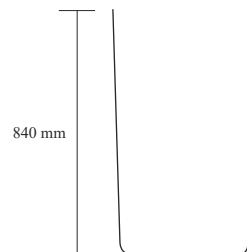

MRP : ₹ 20,800
Size : 680x335x760mm

MRP : ₹ 20,900
Size : 430x320x840mm

Description : S-Trap 300mm
Siphonic
Rimless
UF Seat Cover
Dual Flush in 3L / 6L