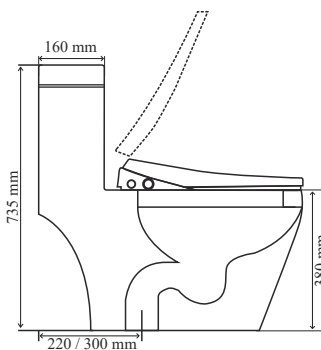

TR 20221-B+G
ROMY BLACK + GOLD

MRP : ₹ 16,000
Size : 530x440x360mm

Description : Siphonic
S-Trap 220mm/300mm
Tornado 2D
With Ultra Slim UF Seat Cover