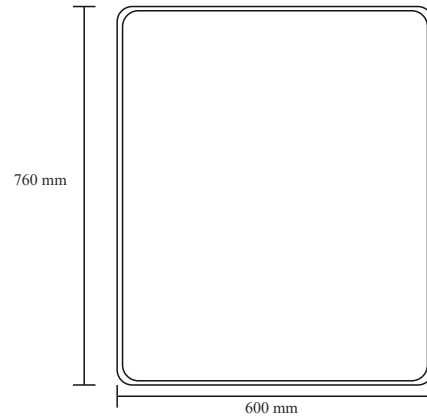

Mirror

Front View