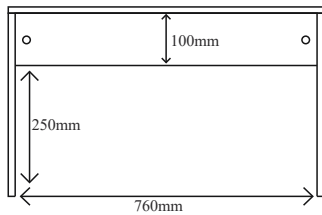

CODE: TR LED 7553
 SIZE: W600×H760 mm
 MRP: 7,050

TECHNICAL DRAWING

TINOS 800 KHAKI

Cabinet

Front and Side View

Back View

Mirror

Front View