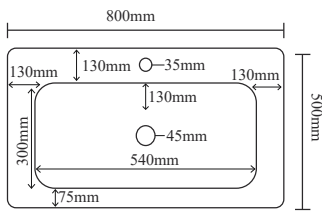

Basin

Top View