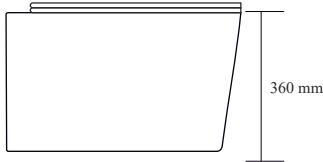

TR 10305
EASO WHITE

MRP : ₹ 15,900
Size : 520x360x360mm
RBD - 180mm
Description : Rimless
Washdown
P Trap: 180 mm
Soft Close Slim UF Seat cover
Concealed Fixing Screws

TR 10306
DIAS WHITE

MRP : ₹ 15,200
Size : 360x535x360mm
RBD - 180mm
Description : Single Hole Tornado
P Trap: 180 mm
Soft Close Slim UF Seat cover
Concealed Fixing Screws