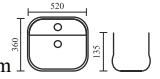

MRP: ₹ 5,280

Tabletop Basin

Size: 520×360×135 mm

TR 20018TH-CEM

STUNNER - TH CAMEO MARBLE

MRP: ₹ 5,280

Tabletop Basin

Size: 520×360×135 mm