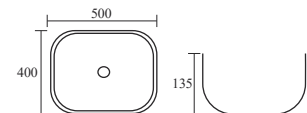

TR 20014
SPADE GHANA WAVES
₹ 7,300
Tabletop Basin
Size : 500X400X135mm