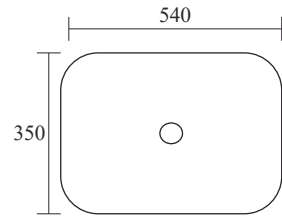

TABLETOP BASIN

TR 20030-CRBR

ELDO CREMA BROWN

MRP: ₹ 5,800

Tabletop Basin

Size: 455×340×160 mm

TR 20030-BL-MT

ELDO BLACK LINOME MATT