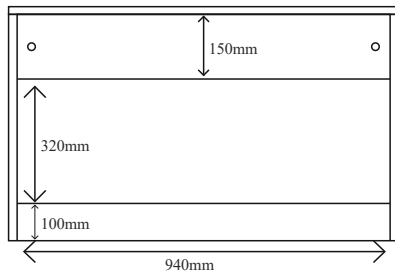

SOLO 1000

Cabinet

Back View