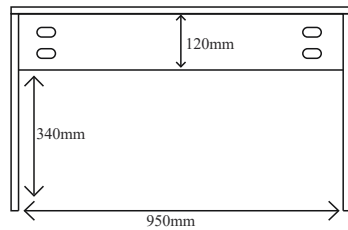

TR 3303

Cabinet

Slab

Mirror

TR 3305

Cabinet

Back View

Slab

Mirror