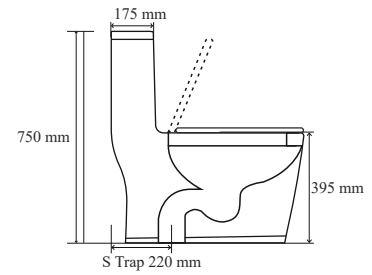

TR 10106-DG+G
ARIA GREY + GOLD

MRP : ₹ 23,500

Size : 680x335x760mm

Description : S-Trap 300mm
Siphonic
Rimless
PP Seat Cover
Dual Flush in 3L / 6L

TR 10103 SEVOL WHITE

MRP : ₹ 25,000

Size : 695x375x750mm

Description : S-Trap 220mm
Rimless - Siphonic
Tornado 4D
WDI Water Fitting
UF Seat Cover
Dual Flush in 3L / 6L
With Special Flange