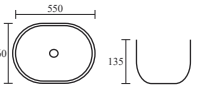

TR 20039-B-MT
ONSI BLACK MATT
₹ 8,700
Tabletop Basin
Size: 550×360×135 mm

TR 20021-WG
WAYNE WHITE+GOLD
₹ 9,150
Tabletop Basin
Size: 650×380×120 mm