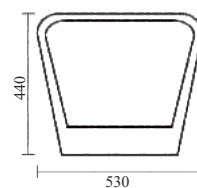

Description : Siphonic
S-Trap 220mm/300mm
Tornado 2D
With UF Seat Cover