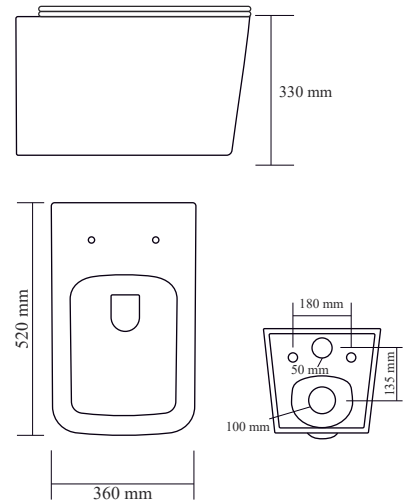

TR 10304
KAMPA WHITE

MRP : ₹ 13,900
 Size : 535x360x360mm
 RBD - 180mm
 Description : Rimless
 Washdown
 P Trap: 180 mm
 Soft Close Slim UF Seat cover
 Concealed Fixing Screws

RBD - Rack Bolt Distance

TR 10305
EASO WHITE