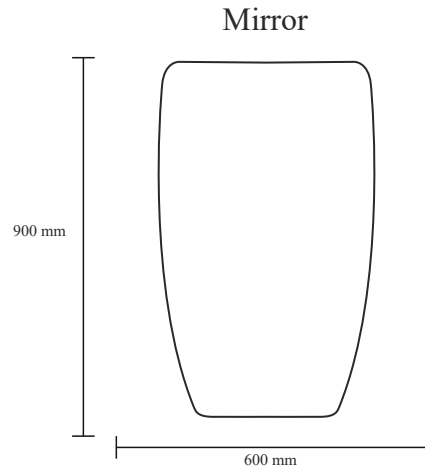

TECHNICAL DRAWING

KELLAND

Cabinet

Front and Side View

Front View

Back View

Side View

Basin