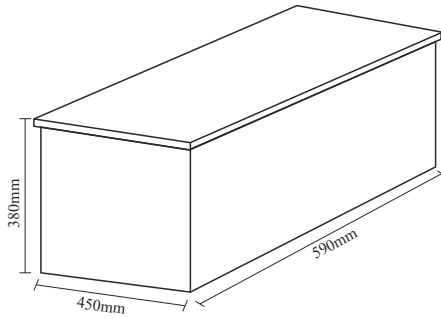

TECHNICAL DRAWING

COSY 600 SNOW WHITE

Cabinet

Front and Side View