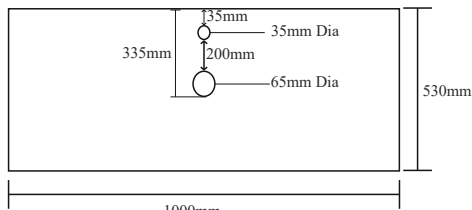

CODE: TR LED 025
 SIZE: W800×H800 mm
 MRP: ₹ 9,400

TR 3303

Cabinet

Front and Side View

Back View

Slab

Top View

Side View