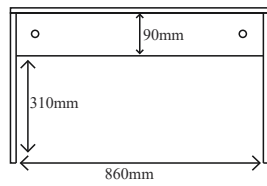

TECHNICAL DRAWING

ESSEN-900-LOG WALNUT

Cabinet

Front and Side View

Back View

Basin

Top View

Side View