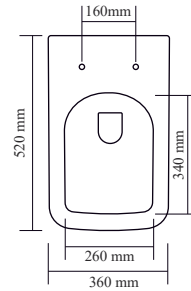

TR 20027
CAMRYLA GHANA WAVES
 ₹ 6,400
 Tabletop Basin
 Size : 505X360X140mm

TR 20014
SPADE GHANA WAVES
 ₹ 7,300
 Tabletop Basin
 Size : 500X400X135mm

**TR 10302-B-MT
ZUME BLACK**

MRP : ₹ 23,100
 Size : 365x520x340mm
 RBD - 230mm
 Description : Rimless
 Washdown
 P Trap 180 mm
 With UF Seat Cover