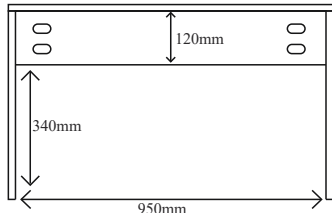

CODE: TR LED 025
 SIZE: W800×H800 mm
 MRP: ₹ 9,400

TR 3303

Cabinet

Front and Side View

Back View

Slab

Top View

Side View