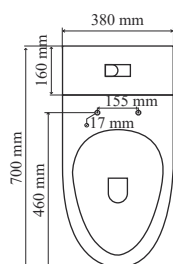

Description : Siphonic
S-Trap 220mm/300mm
Tornado 2D
With UF Seat Cover