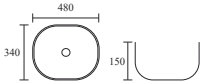

TR 20052-B-MT
JUDIO BLACK MATT
₹ 7,590
Tabletop Basin
Size: 450×380×110 mm