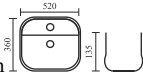

MRP: ₹ 4,400

Tabletop Basin

Size: 520×360×135 mm

TR 20018TH-WL