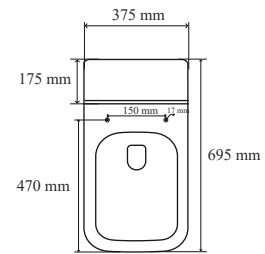

TR 10106-DG+G
ARIA GREY + GOLD

MRP : ₹ 23,500

Size : 680x335x760mm

Description : S-Trap 300mm
Siphonic
Rimless
PP Seat Cover
Dual Flush in 3L / 6L

TR 10103 SEVOL WHITE

MRP : ₹ 25,000

Size : 695x375x750mm

Description : S-Trap 220mm
Rimless - Siphonic
Tornado 4D
WDI Water Fitting
UF Seat Cover
Dual Flush in 3L / 6L
With Special Flange