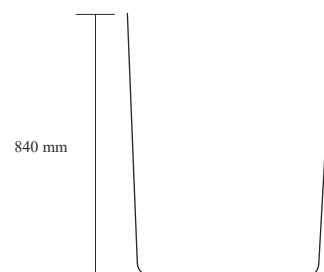

MRP : ₹ 20,900

Size : 460x380x840mm

Description : Standing Basin