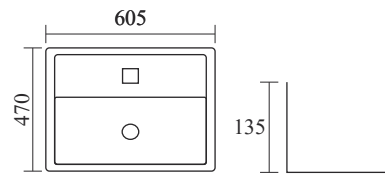

TR 20063 - MAX

BALENTO MAX WHITE
₹ 5,830
Tabletop Cum Wall Hung Basin
Size : 605X470x135mm