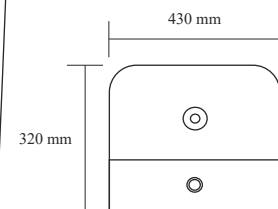

MRP : ₹ 20,800
Size : 680x335x760mm

MRP : ₹ 20,900
Size : 430x320x840mm

Description : S-Trap 300mm
Siphonic
Rimless
UF Seat Cover
Dual Flush in 3L / 6L