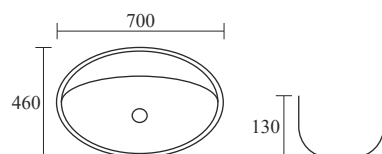

Size: 700×360×130 mm

TR 20005-W
IMPERIAL WHITE
MRP: ₹ 3,300
Size : 380x380x140mm

TR 20005-B-MT
IMPERIAL BLACK - MATT
MRP: ₹ 8,100

TR 20026

LONGISLE WHITE

MRP: ₹ 12,650

Size : 820X410X130mm

TR 20024
BISTRO WHITE
₹ 5,170
Size : 615x415x135mm