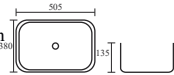

TR 20073-WM+MT

RUNO WHITE MARBLE MATT

MRP: ₹ 5,500

Tabletop Cum Wall Hung Basin

Size: 560×415×125 mm

TR 20071 W+RG
COLONI WHITE + ROSE GOLD
MRP: ₹ 8,300
Tabletop Cum Wall Hung Basin
Size: 505×380×135 mm

TR 20072 W+MRN
SONI WHITE+MARIN
MRP: ₹ 6,700
Tabletop Basin
Size: 515×390×135 mm