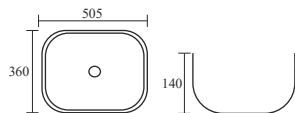

TR 20027
CAMRYLA GHANA WAVES
₹ 6,400
Tabletop Basin
Size : 505X360X140mm