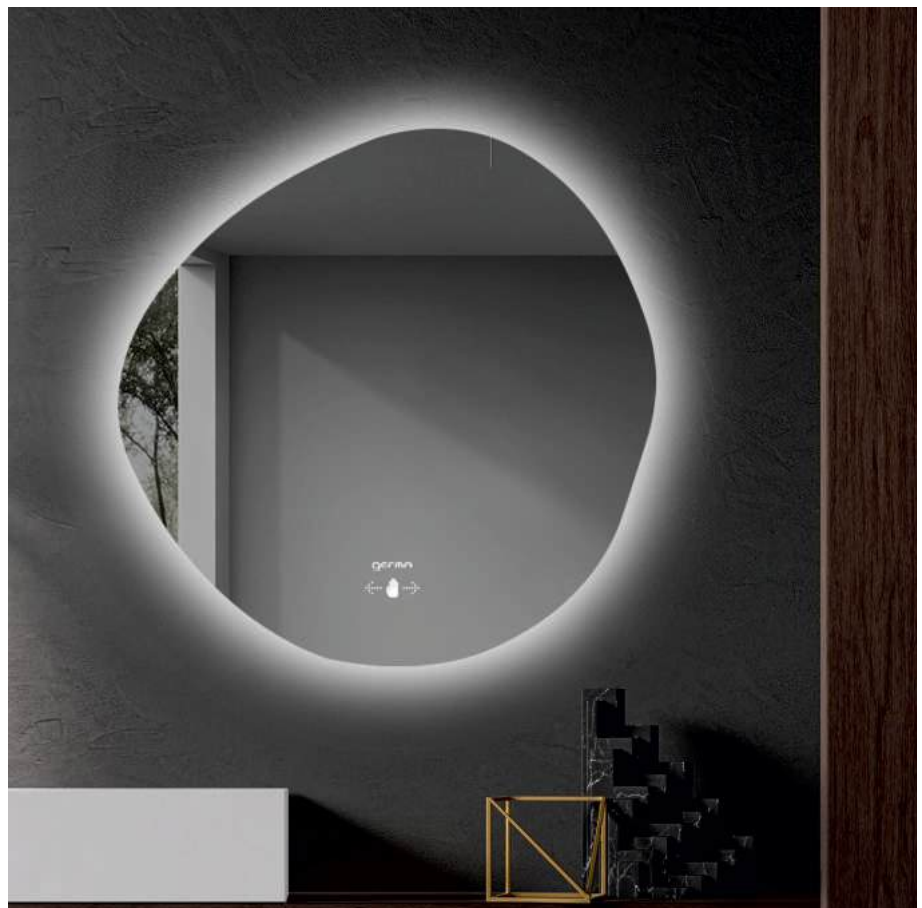

Description

- 5mm Copper Free Silver Mirror
- 3 Options to adjust the light with dimmer
- Smart Hand Wave Switch
- LED Bead Binding
- 110-240V 50-60HZ