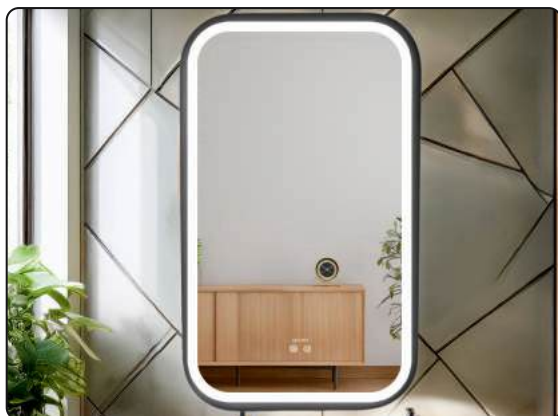

01 BATHROOM FURNITURE

SANITARYWARE &
DESIGNER BASINS

69

121 LED MIRRORS

SHOWER PANEL **155**