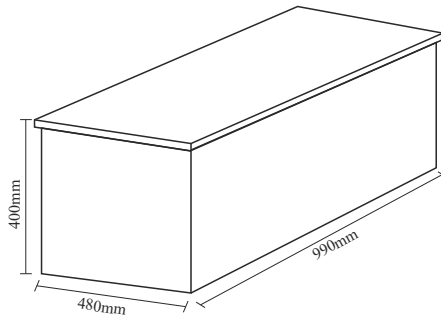

KELLAND 1000

TECHNICAL DRAWING

Cabinet

Front and Side View