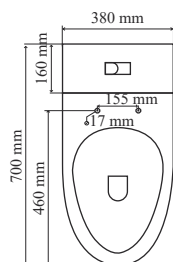

TR 20221-B+G
ROMY BLACK + GOLD

MRP : ₹ 16,000
Size : 530x440x360mm

Description : Siphonic
S-Trap 220mm/300mm
Tornado 2D
With Ultra Slim UF Seat Cover