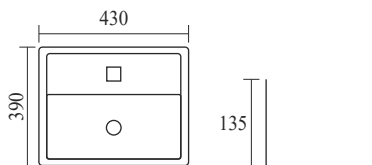

TR 20063 - MINI

BALENTO MINI WHITE
₹ 4,290
Tabletop Cum Wall Hung Basin
Size : 430x390x135mm