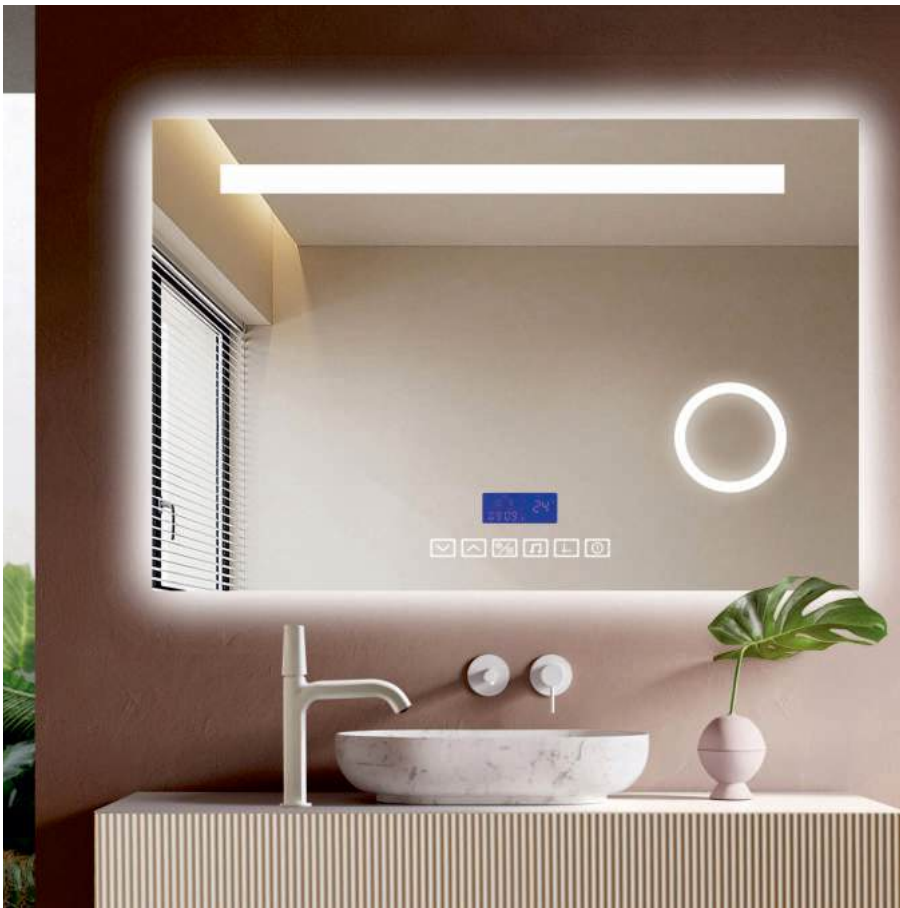

Frosted Light

Size: W600xH900mm (24x36inch)

MRP: ₹ 19,100

Description

- ▶ 5mm Copper Free Silver Mirror with Beveled
- ▶ 3 Options to adjust the light with dimmer
- ▶ Smart Touch Switch
- ▶ Zoom Feature, Bluetooth with speakers
- ▶ Defogger, Clock, Temperature
- ▶ LED Bead Binding
- ▶ 110-240V 50-60HZ

TR LED 004AH

Frosted Light

Size: W900xH600mm (36x24inch)

MRP: ₹ 19,100

Description

- ▶ 5mm Copper Free Silver Mirror with Beveled
- ▶ 3 Options to adjust the light with dimmer
- ▶ Smart Touch Switch
- ▶ Zoom Feature, Bluetooth with speakers
- ▶ Defogger, Clock, Temperature
- ▶ LED Bead Binding
- ▶ 110-240V 50-60HZ