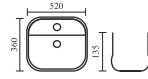

STUNNER - TH WHITE LINOME

MRP: ₹ 5,280

Tabletop Basin

Size: 520×360×135 mm

TR 20018TH-CEM