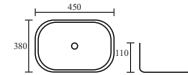

TR 20023-BM
PRIMO BLACK MARBLE
₹ 6,880
Tabletop Cum Wall Hung Basin
Size: 510×420×130 mm

TABLETOP BASIN

GERMA

TR 20001-LOM
ANTERO LORA MARBLE
MRP: ₹ 3,960
Tabletop Basin
Size: 480×340×150 mm

TR 20052-B-MT
JUDIO BLACK MATT
₹ 7,590
Tabletop Basin
Size: 450×380×110 mm