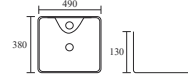

RETRO WHITE

MRP: ₹ 3,000

Tabletop Basin

Size: 480×380×135 mm

TR 20015-W