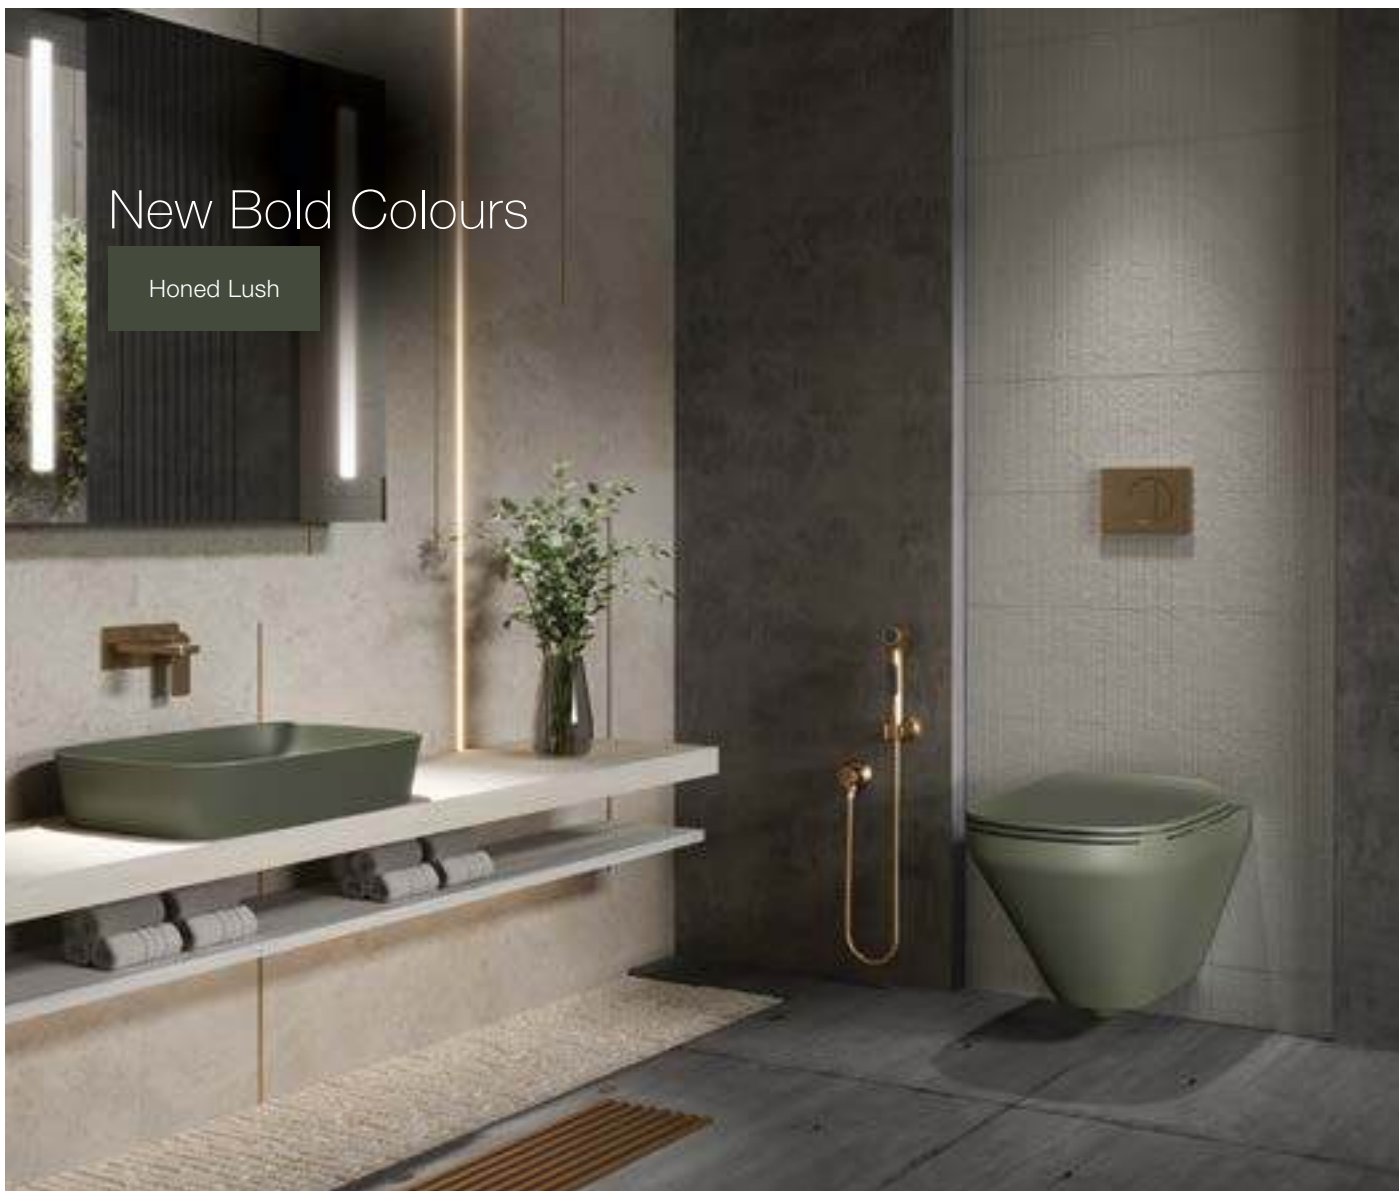

New Bold Colours

Honed Lush

MODEL	DESCRIPTION	CODE	MRP
Vive	Rimless wall hung toilet with Quiet-Close™ UF slim seat cover in black Vive® wall hung bowl w/o seat in black (K-28780IN-7) Vive® Quiet-Close™ UF slim seat in black (K-28781IN-7) Must order: Plastic outlet connector (K-1527926)	K-26998IN-7	MRP ₹ 33,500.00 (incl of all taxes)
Vive	Rimless wall hung toilet with Quiet-Close™ UF slim seat cover in white - Vive® wall hung bowl w/o seat in white (K-28780IN-0) - Vive® Quiet-Close™ UF slim seat in white (K-28781IN-0) Must order: Plastic outlet connector (K-1527926)	K-26998IN-0	MRP ₹ 27,000.00 (incl of all taxes)
Ridge™	Square REV360™ wall hung toilet with Quiet-Close™ UF slim seat cover in white - Ridge™ with REV360™ square wall hung bowl w/o seat (K-33678IN-0) - Ridge™ with REV360™ Quiet-Close™ square UF seat (K-41652IN-0) Must order: Plastic outlet connector (K-1527926)	K-33677IN-0	MRP ₹ 23,500.00 (incl of all taxes)