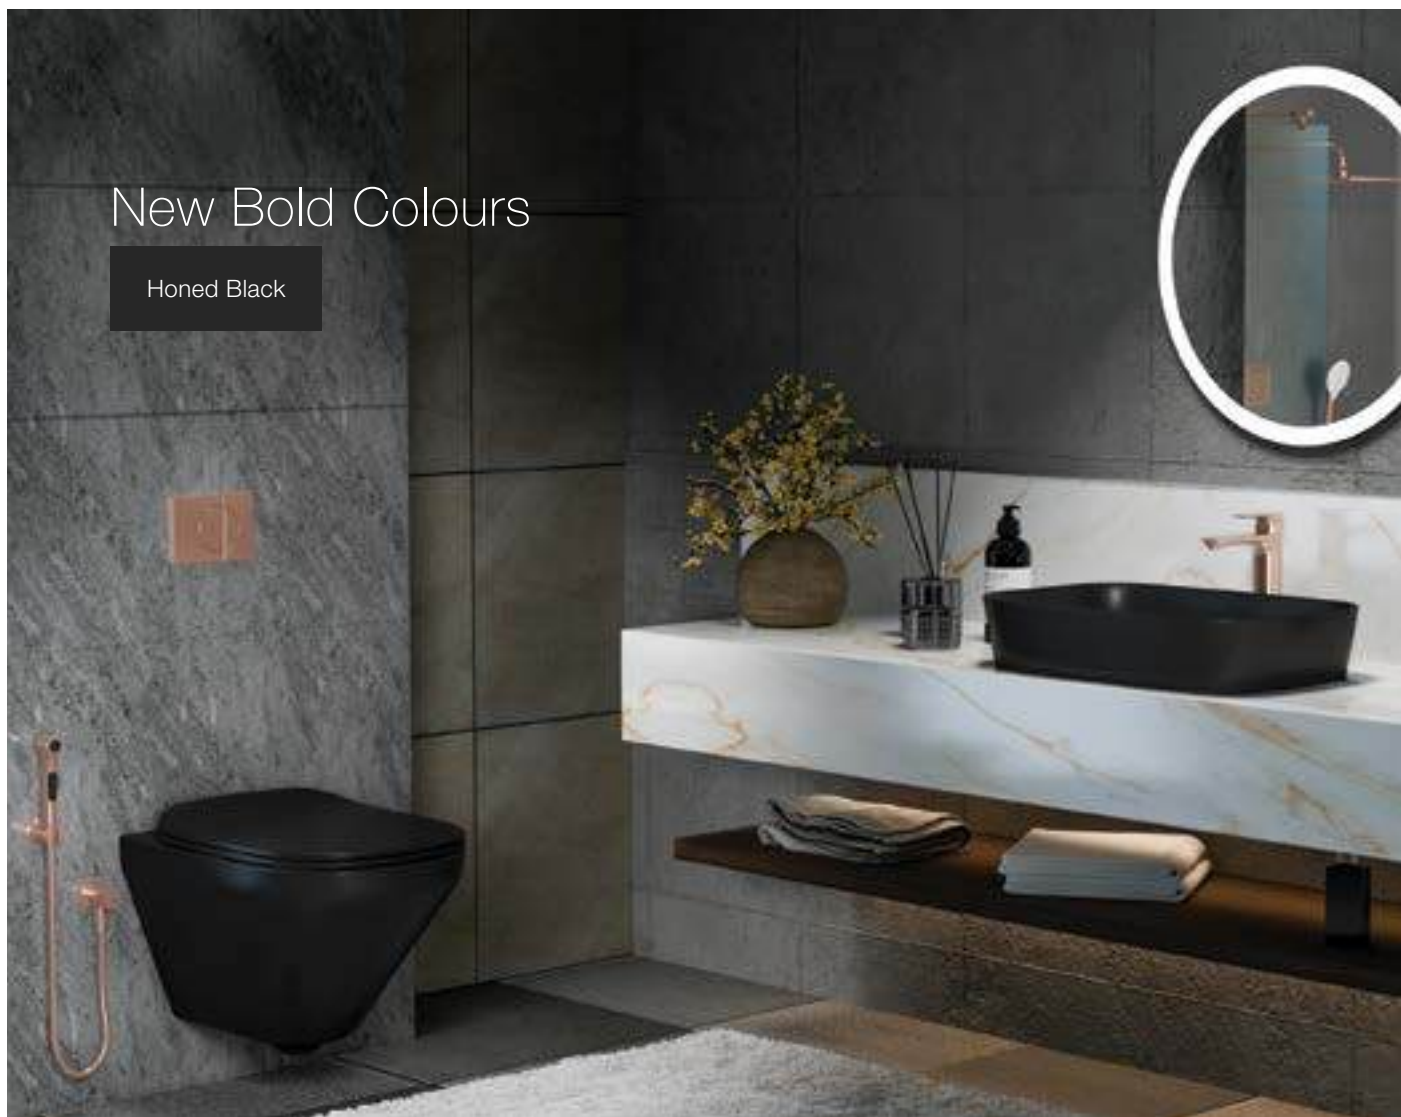

New Bold Colours

Honed Black

MODEL	DESCRIPTION	CODE	MRP
ModernLife Edge™	Wall hung toilet with Quiet-Close™ UF seat cover in honed lush • ModernLife Edge® wall hung bowl w/o seat (K-27903IN-2-HL1) • ModernLife Edge® Quiet-Close™ UF seat (K-27904IN-HL1) Must order: Plastic outlet connector (K-1527926)	K-27791IN-HL1	MRP ₹ 65,000.00 (incl of all taxes)
ModernLife Edge™	Wall hung toilet with Quiet-Close™ UF seat cover in honed black • ModernLife Edge® wall hung bowl w/o seat (K-27903IN-2-HB1) • ModernLife Edge® Quiet-Close™ UF seat (K-27904IN-HB1) Must order: Plastic outlet connector (K-1527926)	K-27791IN-HB1	MRP ₹ 65,000.00 (incl of all taxes)
ModernLife Edge™	Wall hung toilet with Quiet-Close™ UF seat cover in peacock • ModernLife Edge® wall hung bowl w/o seat (K-27903IN-2-HP1) • ModernLife Edge® Quiet-Close™ UF seat (K-27904IN-HP1) Must order: Plastic outlet connector (K-1527926)	K-27791IN-HP1	MRP ₹ 65,000.00 (incl of all taxes)
ModernLife Edge™	Wall hung toilet with Quiet-Close™ UF seat cover in white • ModernLife Edge® wall hung bowl w/o seat (K-27903IN-2SS-0) • ModernLife Edge® Quiet-Close™ UF seat (K-27904IN-SS-0) Must order: Plastic outlet connector (K-1527926)	K-27791IN-0	MRP ₹ 45,000.00 (incl of all taxes)