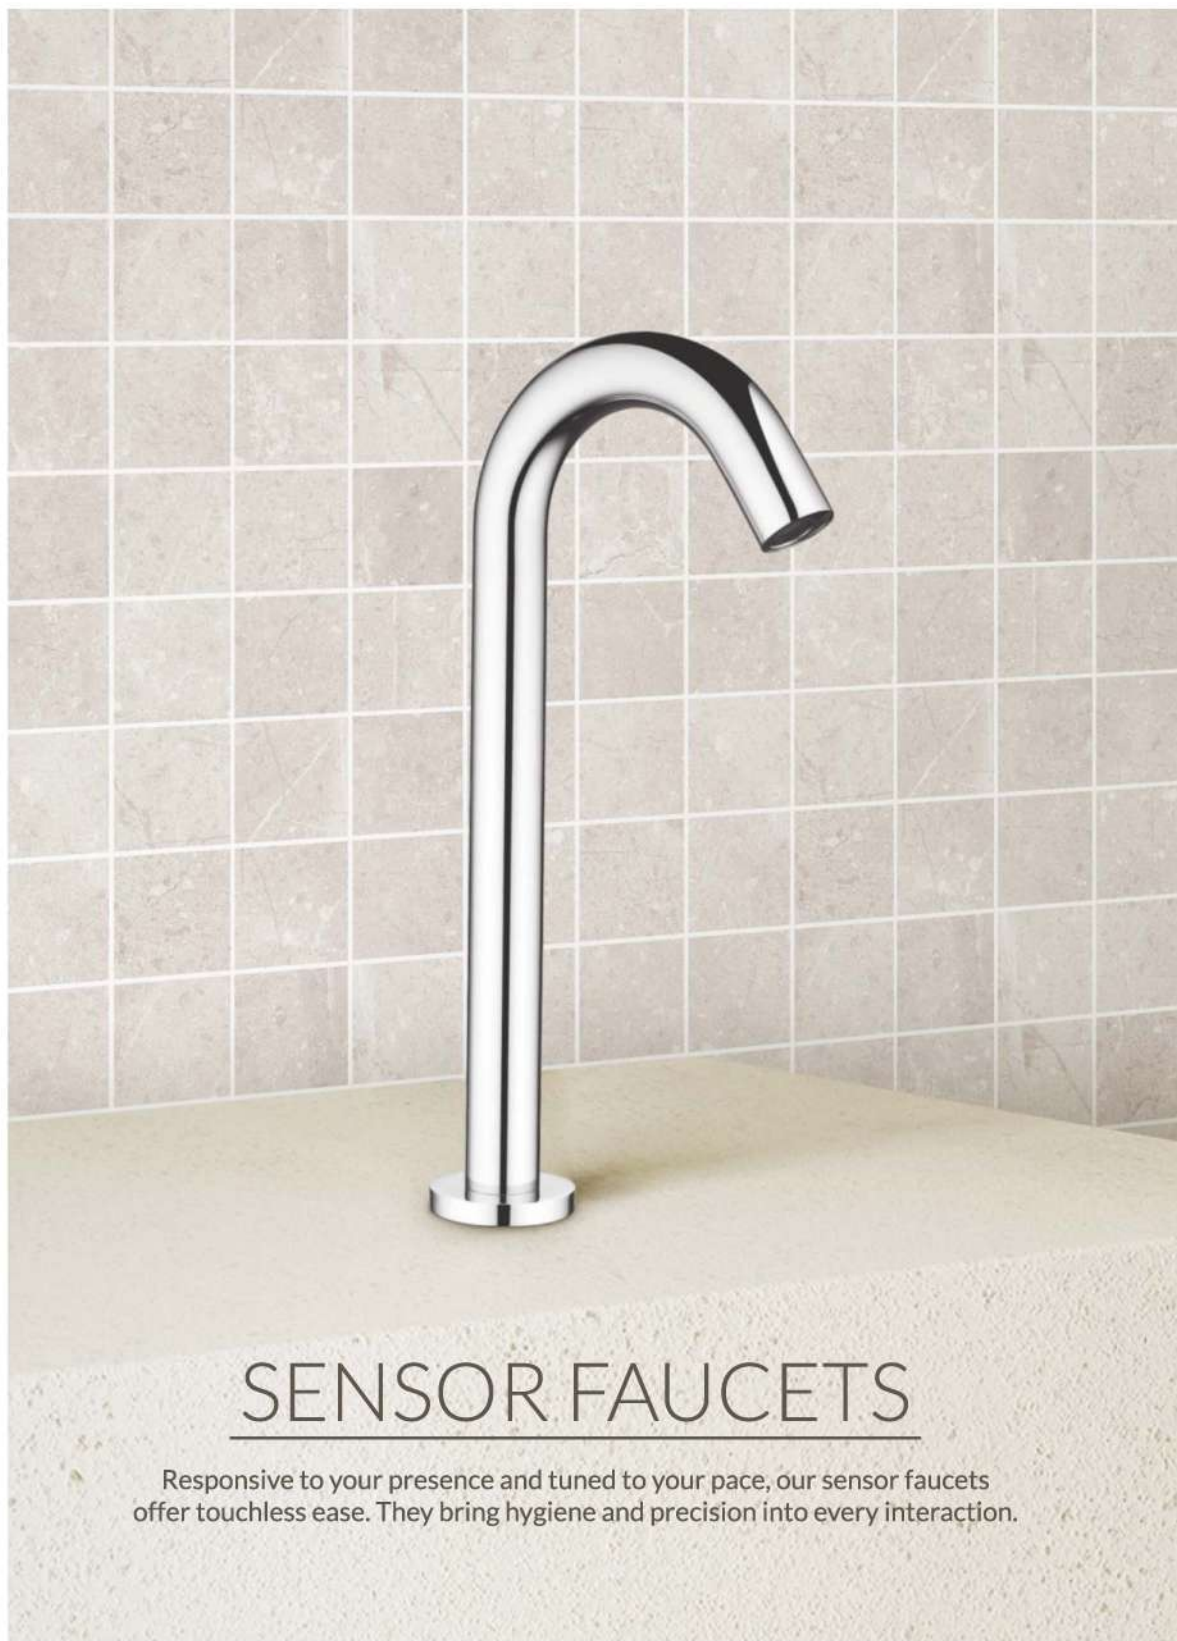

SENSOR FAUCETS

Responsive to your presence and tuned to your pace, our sensor faucets offer touchless ease. They bring hygiene and precision into every interaction.

E-Tap Tall Pillar Cock G541UA1, Sensotrom Pillar Cock G541PA1