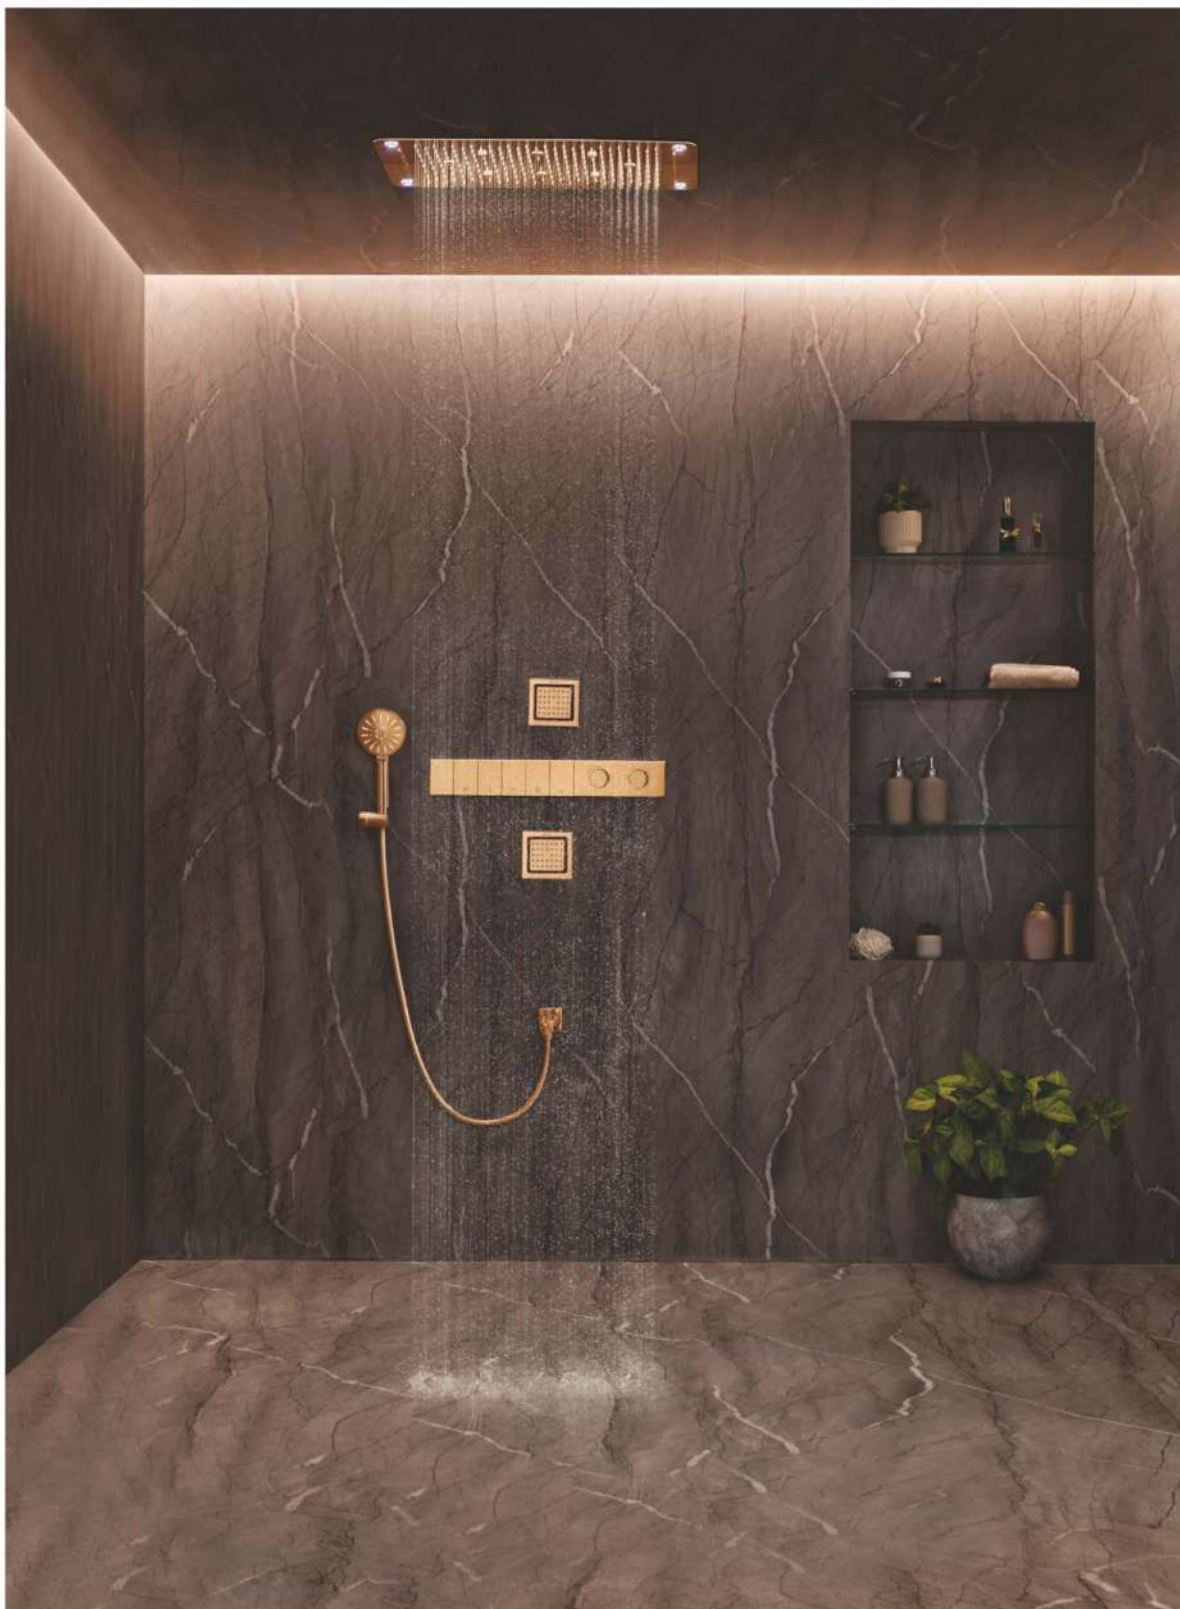

3 WAY DIVERTER

STANDARD FEATURES

CHILD LOCK SAFETY

FLOW CONTROL WITH VOLUME KNOB

ANTISCALDING SAFETY

THERMOSTATIC CONTROL

PIANO BUTTON FOR DIVERTER OPERATION

*Thermostatic concealed body to be purchased separately