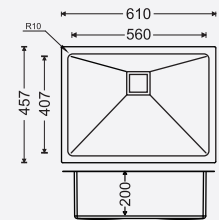

GUNMETAL

ROSE GOLD

DIMENSIONS

PMQ10

Overall Sink:
430mm x 430mm x 200mm
17in x 17in x 8in

Bowl size:
400mm x 400mm x 200mm

MRP : ₹13,000/-

PMQ2

Overall Sink:
533mm x 457mm x 200mm
21in x 18in x 8in

Bowl size:
483mm x 407mm x 200mm

MRP : ₹16,500/-

PMQ3

Overall Sink:
610mm x 457mm x 200mm
24in x 18in x 8in

Bowl size:
560mm x 407mm x 200mm

MRP : ₹17,650/-