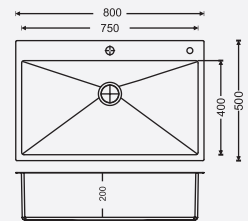

SINGLE BOWL WITH DRAINER

(1 MM)(R10)

(STEEL GRADE AISI 304)

DIMENSIONS

36188

Overall Sink :
915mm x 460mm x 200mm
36in x 18in x 8in

Bowl size:
550mm x 410mm x 200mm

MRP : ₹19,400/-

Overall Sink :
533mm x 507mm x 200mm
21in x 20in x 8in

Bowl size:
483mm x 407mm x 200mm

MRP : ₹12,000/-

24208

Overall Sink :
610mm x 507mm x 200mm
24in x 20in x 8in

Bowl size:
560mm x 407mm x 200mm

MRP : ₹13,100/-

31208

Overall Sink :
800mm x 500mm x 200mm
31.5in x 20in x 8in

Bowl size:
750mm x 400mm x 200mm

MRP : ₹16,500/-

INSTALLATION

Top Mount

Under Mount

DOUBLE BOWL

(1 MM)

(STEEL GRADE AISI 304)

DIMENSIONS

35208

Overall Sink :
880mm x 500mm x 200mm
35in x 20in x 8in

Bowl size:
400mm x 400mm x 200mm
400mm x 400mm x 200mm

MRP : ₹19,000/-

45209