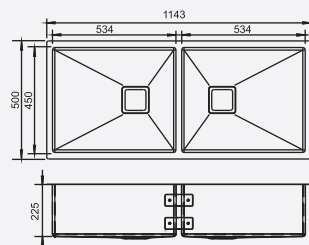

Overall Sink :
1016mm x 500mm x 225mm
40in x 20in x 9in

Bowl size:
470mm x 450mm x 225mm
470mm x 450mm x 225mm

MRP : ₹22,350/-

45209

Overall Sink :
1143mm x 500mm x 225mm
45in x 20in x 9in

Bowl size:
534mm x 450mm x 225mm
534mm x 450mm x 225mm

MRP : ₹26,050/-