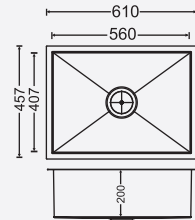

Overall Sink:
533mm x 457mm x 225mm
21in x 18in x 9in

Bowl size:
483mm x 407mm x 225mm

MRP : ₹11,750/-

24188