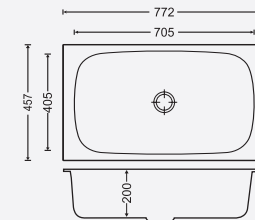

Overall Sink:
772mm x 457mm x 200mm
30in x 18in x 8in

Bowl size:
705mm x 405mm x 200mm

MRP : ₹8,180/- GLOSS FINISH
₹8,290/- MATT FINISH

30189