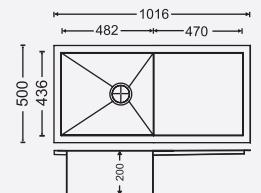

SINGLE BOWL WITH DRAINER

(1 MM)(R10)

(STEEL GRADE AISI 304)

DIMENSIONS

36188

Overall Sink :
915mm x 460mm x 200mm
36in x 18in x 8in

Bowl size:
550mm x 410mm x 200mm

MRP : ₹19,400/-

36208

Overall Sink :
915mm x 507mm x 200mm
36in x 20in x 8in

Bowl size:
555mm x 407mm x 200mm

MRP : ₹19,850/-

40208

Overall Sink :
1016mm x 500mm x 200mm
40in x 20in x 8in

Bowl size:
482mm x 436mm x 200mm

MRP : ₹20,600/-