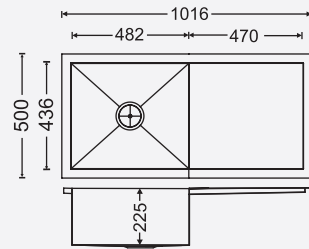

40208

Overall Sink:
1016mm x 500mm x 200mm
40in x 20in x 8in

Bowl size:
482mm x 436mm x 200mm

MRP : ₹19,600/-

40209

Overall Sink:
1016mm x 500mm x 225mm
40in x 20in x 9in

Bowl size:
482mm x 436mm x 225mm

MRP : ₹20,250/-

45209

Overall Sink:
1143mm x 500mm x 225mm
45in x 20in x 9in

Bowl size:
560mm x 436mm x 225mm

MRP : ₹23,600/-

DOUBLE BOWL

(1 MM)

(STEEL GRADE AISI 304)

DIMENSIONS