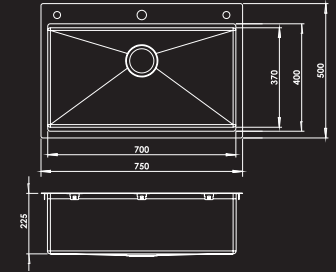

DIMENSIONS

Overall Sink:
750mm x 500mm x 225mm
30in x 20in x 9in

Bowl size:
700mm x 400mm x 225mm

COLORS

INSTALLATION

INCLUDED ACCESSORIES

Basket

SunShine
Bottom Plate