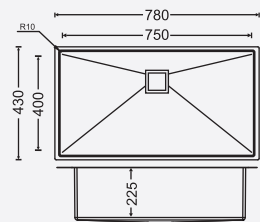

Overall Sink:
680mm x 430mm x 225mm
27in x 17in x 9in

Bowl size:
650mm x 400mm x 225mm

MRP : ₹15,000/-

31179

Overall Sink:
780mm x 430mm x 225mm
31in x 17in x 9in

Bowl size:
750mm x 400mm x 225mm

MRP : ₹17,500/-