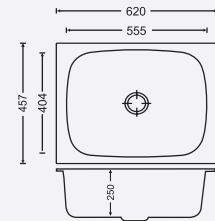

INSTALLATION

Top Mount

Under Mount

DOUBLE BOWL

(0.8 MM)

(STEEL GRADE AISI 304)

DIMENSIONS

Overall Sink :
1144mm X 507mm X 225mm
45in x 20in x 9in

INSTALLATION

Top Mount

Under Mount

SINGLE BOWL

(STEEL GRADE AISI 304)

DIMENSIONS

21188

Overall Sink:
533mm x 457mm x 200mm
21in x 18in x 8in

24189

Overall Sink:
620mm x 457mm x 230mm
24in x 18in x 9in

Bowl size:
555mm x 404mm x 230mm

MRP : ₹7,240/- GLOSS FINISH
₹7,450/- MATT FINISH

24180

Overall Sink:
620mm x 457mm x 250mm
24in x 18in x 10in

Bowl size:
555mm x 404mm x 250mm