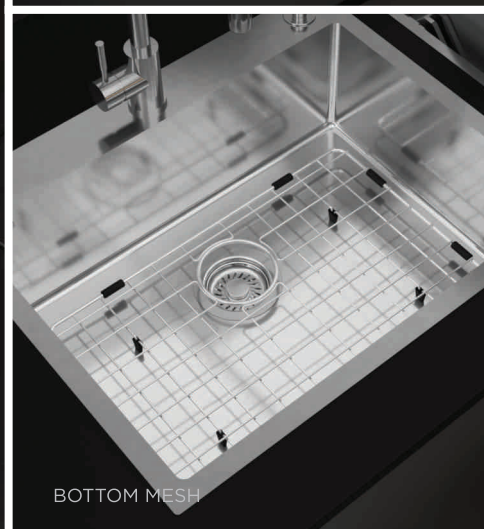

Rounded Corner

Premium Grade

Slopping Drain

Heavy Duty

Sound Absorbing Pads

WIRE BASKET

CHOPPING BOARD

BOTTOM MESH