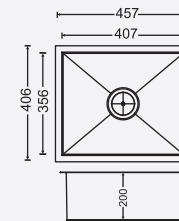

(1 MM)

(STEEL GRADE AISI 304)

DIMENSIONS

35208

Overall Sink :
880mm x 500mm x 200mm
35in x 20in x 8in

Bowl size:
400mm x 400mm x 200mm
400mm x 400mm x 200mm

MRP : ₹19,000/-

45209

Overall Sink :
1143mm x 507mm x 225mm
45in x 20in x 9in

Bowl size:
533mm x 457mm x 225mm
533mm x 457mm x 225mm

MRP : ₹26,050/-

INSTALLATION

Top Mount

Under Mount

QUADRO SERIES

SINGLE BOWL (1 MM)

(STEEL GRADE AISI 304)

DIMENSIONS

18168

Overall Sink :
457mm x 406mm x 200mm
18in x 16in x 8in

Bowl size:
407mm x 356mm x 200mm

MRP : ₹10,100/-

20178

Overall Sink :
508mm x 432mm x 200mm
20in x 17in x 8in