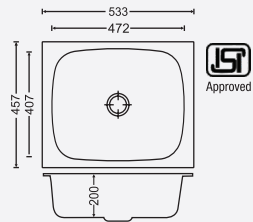

INSTALLATION

Top Mount

Under Mount

DOUBLE BOWL

(0.8 MM)

(STEEL GRADE AISI 304)

DIMENSIONS

Overall Sink :
1144mm X 507mm X 225mm
45in x 20in x 9in

INSTALLATION

Top Mount

Under Mount

SINGLE BOWL

(STEEL GRADE AISI 304)

DIMENSIONS

21188

Overall Sink:
533mm x 457mm x 200mm
21in x 18in x 8in