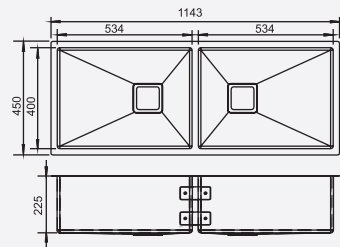

Bowl size:
710mm x 400mm x 200mm

MRP : ₹18,850/-

INSTALLATION

Top Mount

DOUBLE BOWL

(STEEL GRADE AISI 304)

DIMENSIONS

34189

MRP : ₹21,700/-

INSTALLATION

Top Mount

Under Mount

DOUBLE BOWL

(STEEL GRADE AISI 304)

DIMENSIONS

45189