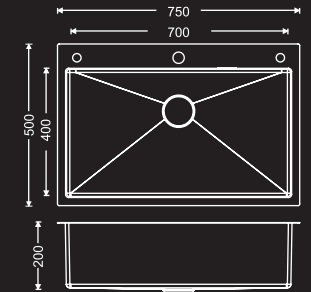

DIMENSIONS

Overall Sink:
750mm x 500mm x 200mm
30in x 20in x 8in

Bowl size:
700mm x 400mm x 200mm

INSTALLATION

Top Mount

INCLUDED ACCESSORIES

Chrome

Graphite