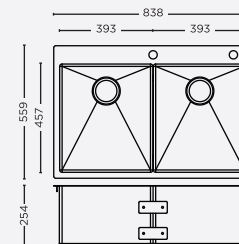

DIMENSIONS

ADB3322

Overall Sink :
838mm x 559mm x 254mm
33in x 22in x 10in

Bowl size:
393mm x 457mm x 254mm
393mm x 457mm x 254mm

MRP : ₹31,200/-

INSTALLATION

Top Mount

Under Mount