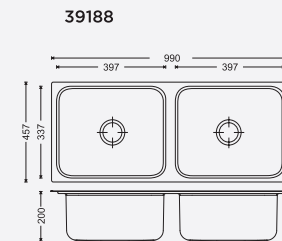

452010 (Monopress)

Overall Sink :
1143mm x 508mm x 250mm
45in x 20in x 10in

Bowl size:
505mm x 405mm x 250mm

MRP : ₹12,200/- GLOSS FINISH
₹12,500/- MATT FINISH

DOUBLE BOWL/ONE AND HALF BOWL/ DOUBLE BOWL DRAINER

(STEEL GRADE AISI 304) (1 MM)

DIMENSIONS

Overall Sink :
990mm x 457mm x 200mm
39in x 18in x 8in

Bowl size:
397mm x 337mm x 200mm
397mm x 337mm x 200mm

MRP : ₹11,850/-
GLOSS FINISH

₹12,070/-
MATT FINISH

Overall Sink :
1000mm x 508mm x 200mm
40in x 20in x 8in