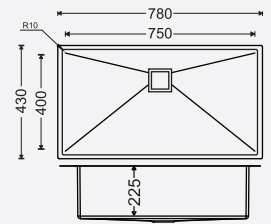

DIMENSIONS

PMQ6

Overall Sink:
780mm x 430mm x 225mm
31in x 17in x 9in

Bowl size:
750mm x 400mm x 225mm

MRP : ₹24,250/-

INSTALLATION

Top Mount

Under Mount