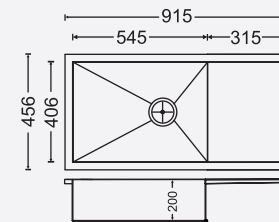

SINGLE BOWL (0.8 MM)

(STEEL GRADE AISI 304)

DIMENSIONS

24188

Overall Sink:
610mm x 457mm x 200mm
24in x 18in x 8in

Bowl size:
560mm x 407mm x 200mm

MRP : ₹9,200/-

24189

Overall Sink:
610mm x 457mm x 225mm
24in x 18in x 9in

Bowl size:
560mm x 407mm x 225mm

MRP : ₹10,180/-

SINGLE BOWL WITH DRAINER

(0.8 MM)

(STEEL GRADE AISI 304)

DIMENSIONS

36188