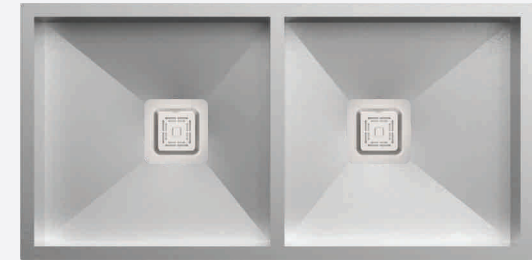

Bowl size:
710mm x 400mm x 200mm

MRP : ₹18,850/-

INSTALLATION

Top Mount

DOUBLE BOWL

(STEEL GRADE AISI 304)

DIMENSIONS

34189