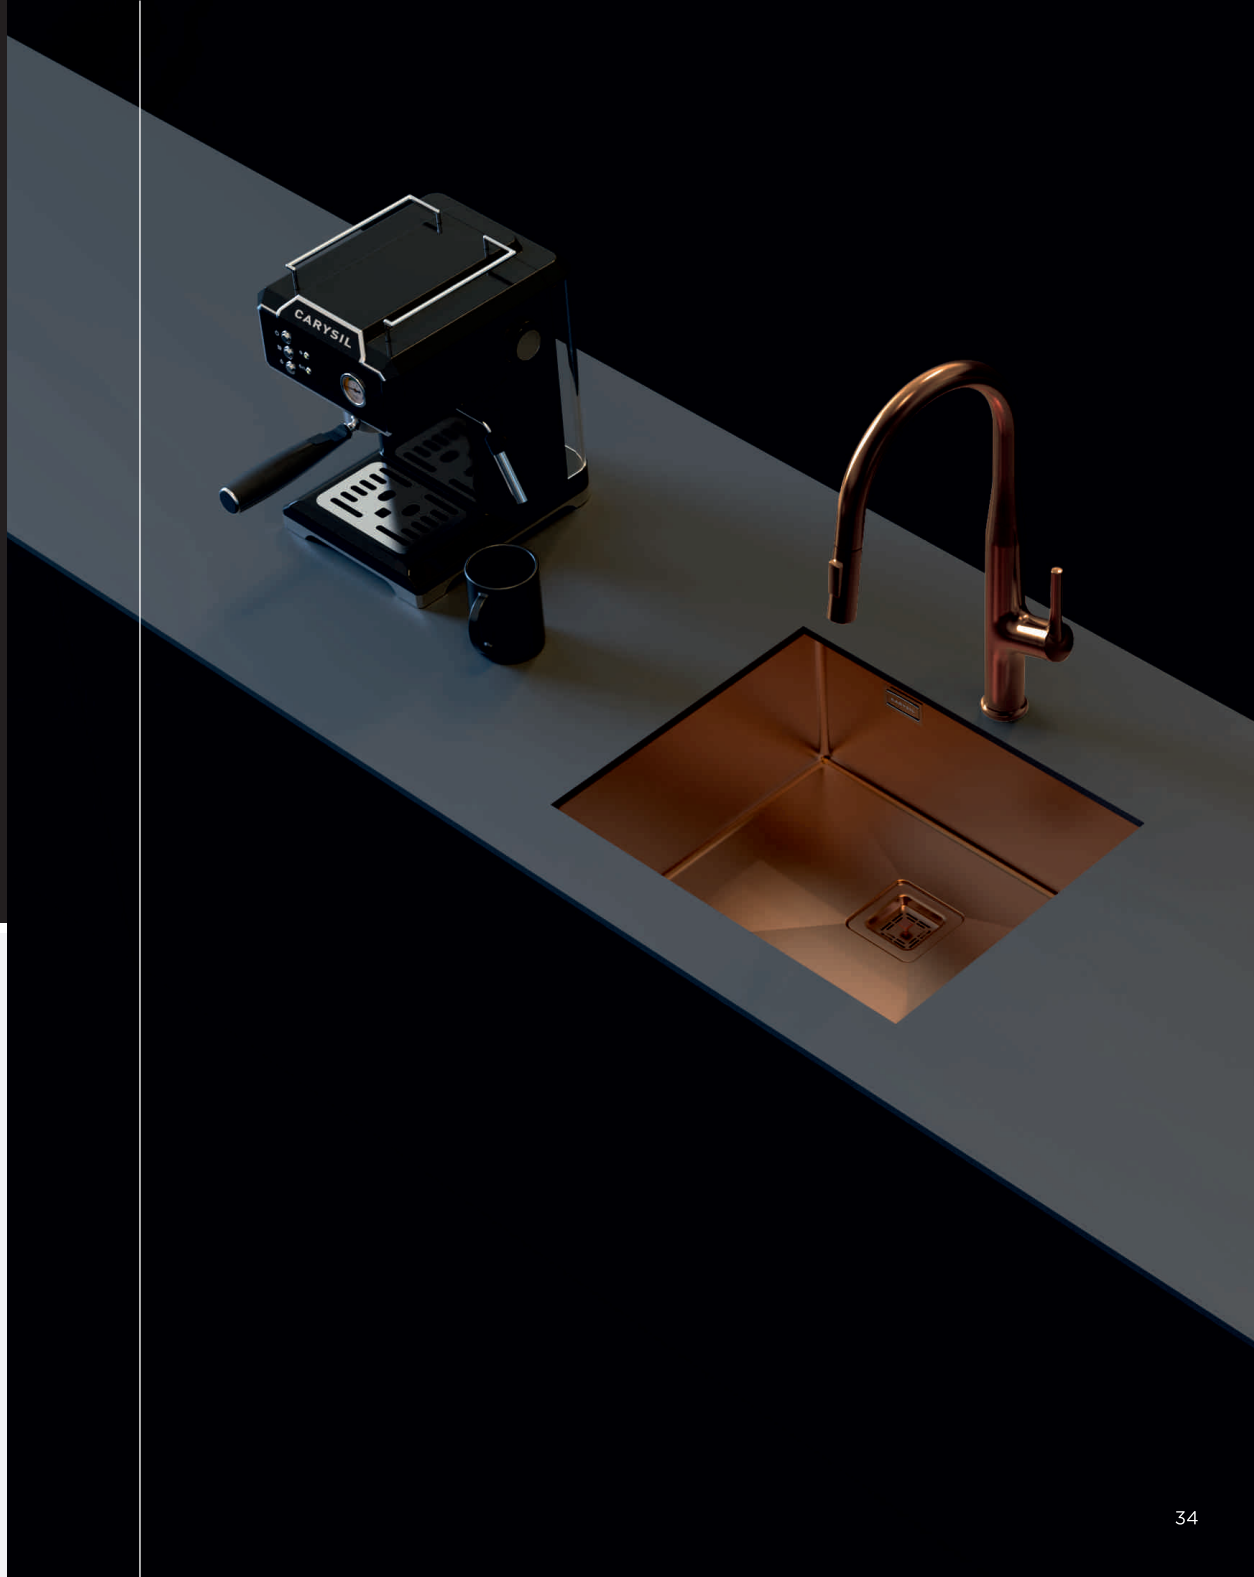

PVD COLLECTION

Experience next-level craftsmanship with our PVD-coated stainless-steel sinks. Physical Vapour Deposition forms a finish that's three times harder than conventional steel—resisting scratches, stains, and corrosion—while rich tones of Yellow Gold, Rose Gold, and Gun Metal add lasting brilliance.

Rounded Corner

Premium Grade

Scratch Resistance

Premium PVD Finishes

Sloping Drain

Heavy Duty

Sound Absorbing Pads