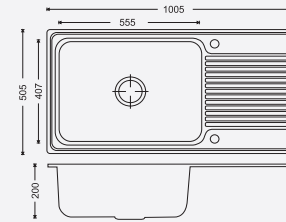

Overall Sink :
1005mm x 505mm x 200mm
40in x 20in x 8in

Bowl size:
555mm x 407mm x 200mm

MRP : ₹10,950/- GLOSS FINISH
₹11,150/- MATT FINISH

452010 (Monopress)