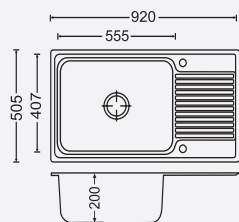

Overall Sink:
920mm x 505mm x 200mm
36in x 20in x 8in

Bowl size:
555mm x 407mm x 200mm

MRP : ₹10,080/- GLOSS FINISH
₹10,490/- MATT FINISH

36209