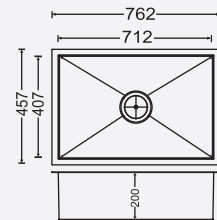

Overall Sink:
610mm x 457mm x 225mm
24in x 18in x 9in

Bowl size:
560mm x 407mm x 225mm

MRP : ₹13,200/-

30188

Overall Sink:
762mm x 457mm x 200mm
30in x 18in x 8in

Bowl size:
712mm x 407mm x 200mm

MRP : ₹15,500/-