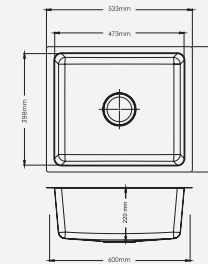

DIMENSIONS

21189

Overall Sink:
533mm x 458mm x 220mm
21in x 18in x 9in

Bowl size:
473mm x 398mm x 220mm

MRP : ₹9,400/-

24189