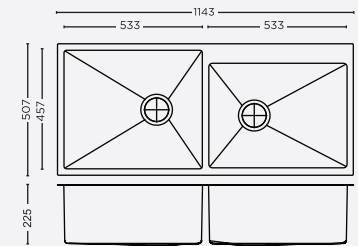

(1 MM)

(STEEL GRADE AISI 304)

DIMENSIONS

35208

Overall Sink :
880mm x 500mm x 200mm
35in x 20in x 8in

Bowl size:
400mm x 400mm x 200mm
400mm x 400mm x 200mm

MRP : ₹19,000/-

45209

Overall Sink :
1143mm x 507mm x 225mm
45in x 20in x 9in

Bowl size:
533mm x 457mm x 225mm
533mm x 457mm x 225mm

MRP : ₹26,050/-

INSTALLATION

Top Mount

Under Mount

QUADRO SERIES

SINGLE BOWL (1 MM)