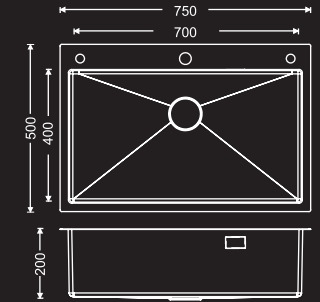

WORKSTATION 750

(STEEL GRADE AISI 304)

MRP : ₹50,200/- WITH FAUCET INOX 100
 ₹42,300/- WITH FAUCET INOX 2202
 ₹37,700/- WITH FAUCET INOX 2201

DIMENSIONS

Overall Sink:
 750mm x 500mm x 200mm
30in x 20in x 8in