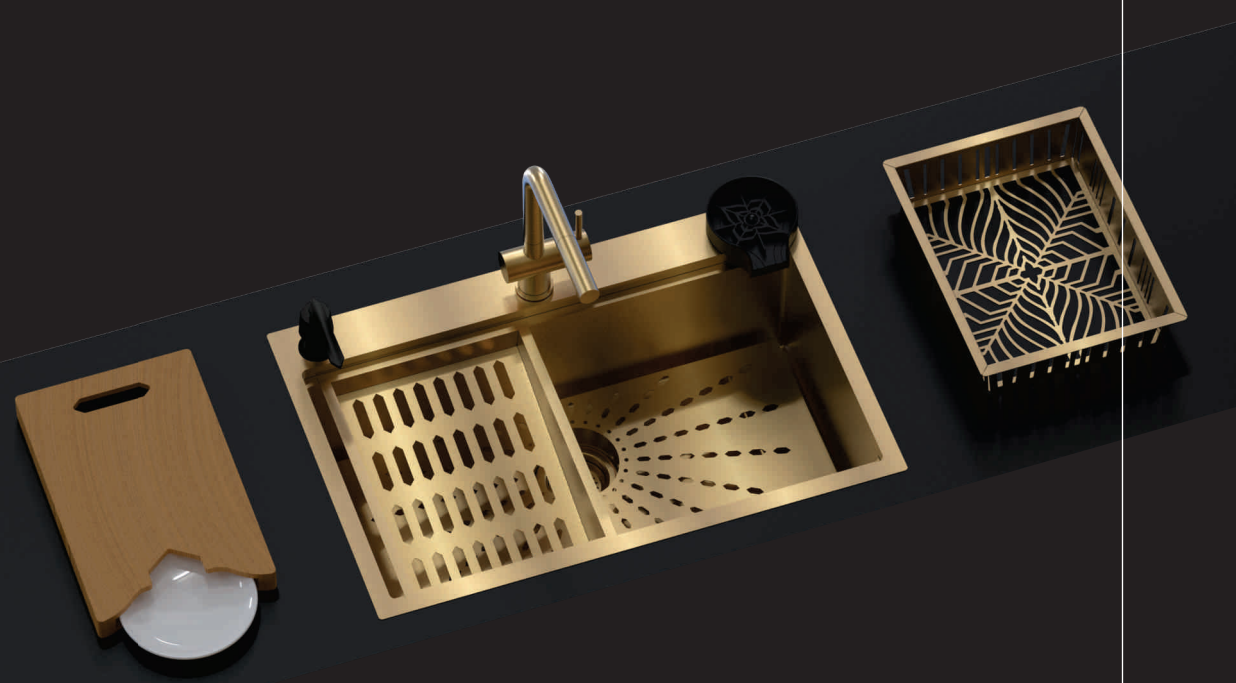

Colander

Glass Rinser

Waste kit

Top Mount	✓	✓	✓	✓	✓	✓
Under Mount	✗	✗	✓	✓	✗	✓

Where Design meets Art and Engineering

INTRODUCING FK SERIES

MRP : ₹62,900/- SATIN MATT
₹1,04,900/- PVD GOLD

FK Sink (1 mm)

DIMENSIONS

Overall Sink:
750mm x 500mm x 225mm
30in x 20in x 9in

Bowl size:
700mm x 400mm x 225mm

COLORS

INSTALLATION

INCLUDED ACCESSORIES

Basket

SunShine
Bottom Plate