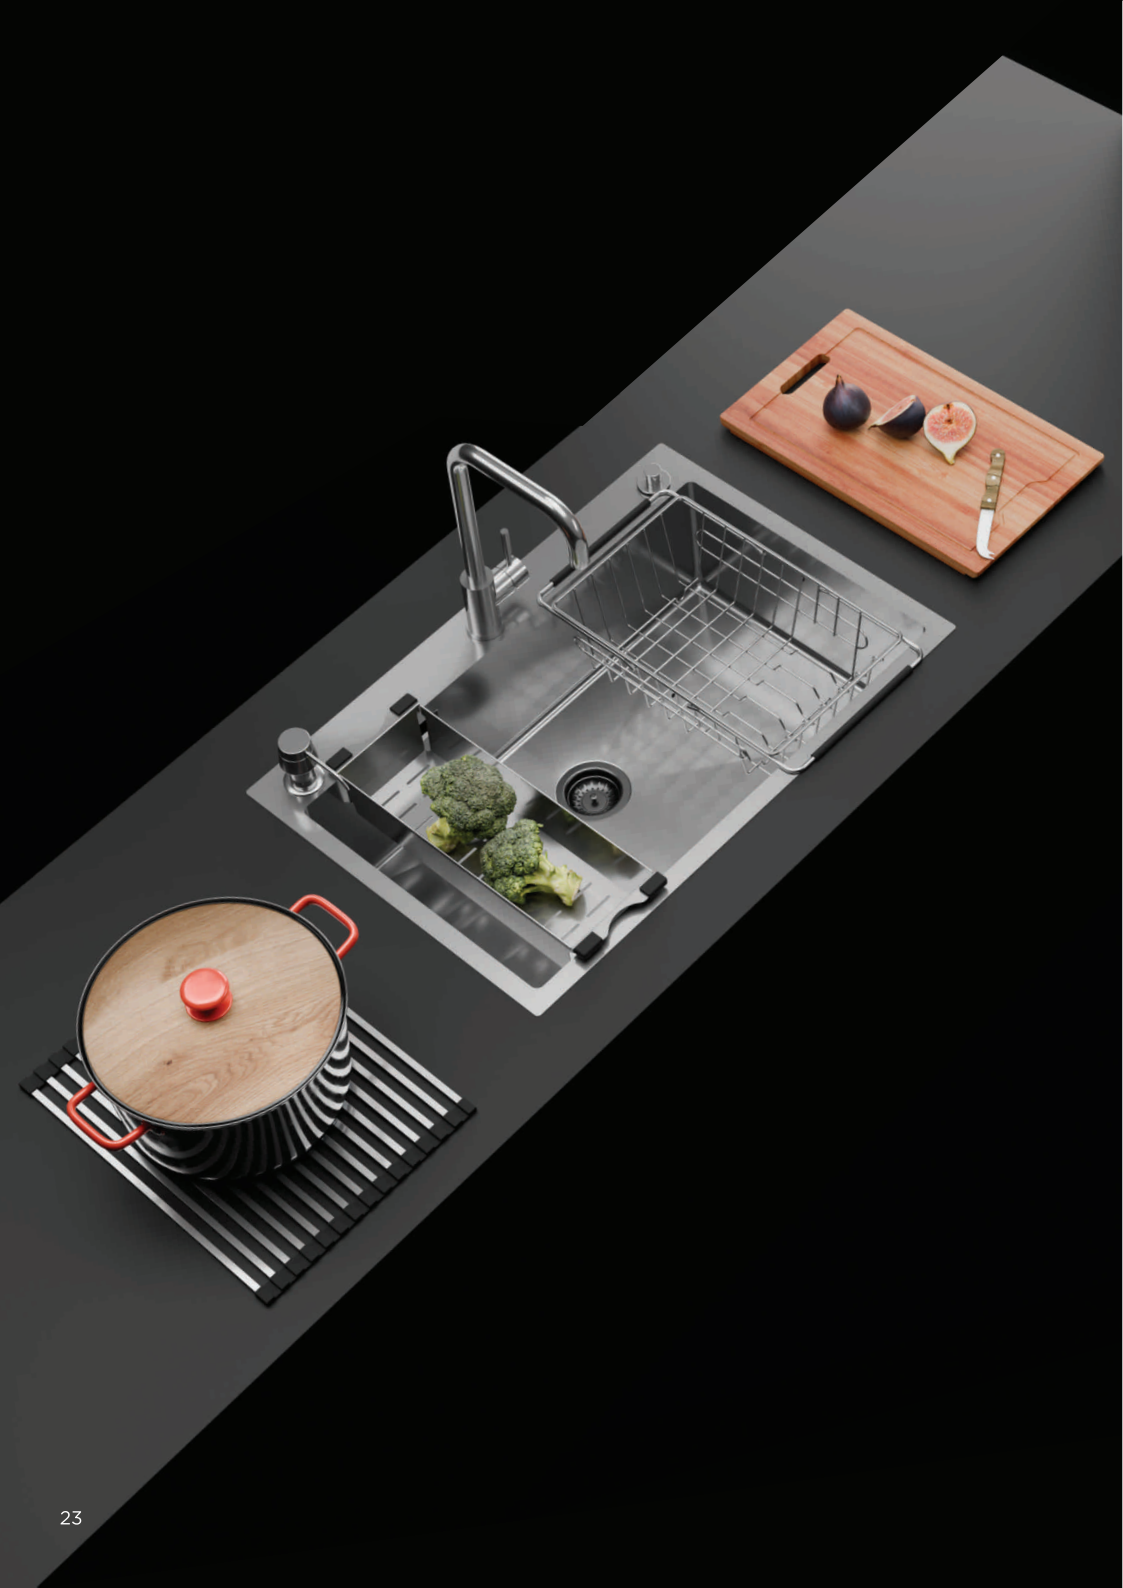

Chopping Board

Flexible Basket

Colander

FAUCET OPTIONS

Inox 100 (Magic Senso)
 With Touch Sensor

Inox 2202

Inox 2201

NEW

WORKSTATION 750

(STEEL GRADE AISI 304)

MRP : ₹50,200/- WITH FAUCET INOX 100
 ₹42,300/- WITH FAUCET INOX 2202
 ₹37,700/- WITH FAUCET INOX 2201

DIMENSIONS

Overall Sink:
 750mm x 500mm x 200mm
30in x 20in x 8in