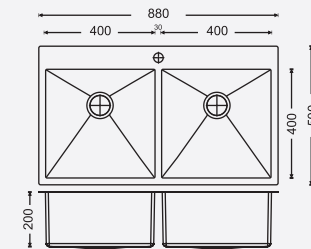

31208

Overall Sink :
800mm x 500mm x 200mm
31.5in x 20in x 8in

Bowl size:
750mm x 400mm x 200mm

MRP : ₹16,500/-

INSTALLATION

Top Mount

Under Mount

DOUBLE BOWL

(1 MM)

(STEEL GRADE AISI 304)

DIMENSIONS

35208

Overall Sink :
880mm x 500mm x 200mm
35in x 20in x 8in

Bowl size:
400mm x 400mm x 200mm
400mm x 400mm x 200mm

MRP : ₹19,000/-

45209