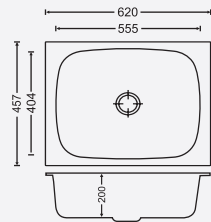

Overall Sink:
620mm x 457mm x 200mm
24in x 18in x 8in

Bowl size:
555mm x 404mm x 200mm

MRP : ₹6,920/- GLOSS FINISH
₹7,030/- MATT FINISH

30188