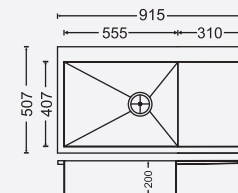

Overall Sink :
915mm x 460mm x 200mm
36in x 18in x 8in

Bowl size:
550mm x 410mm x 200mm

MRP : ₹19,400/-

36208