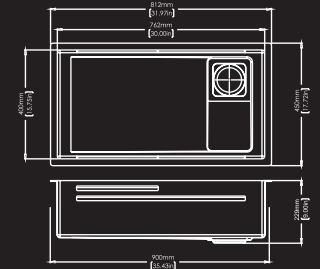

ATOMIC WORKSTATION

(STEEL GRADE AISI 304)

MRP : ₹38,500/- TOP MOUNT
₹21,000/- UNDERMOUNT

DIMENSIONS

Overall Sink:
812mm x 450mm x 229mm
32in x 18in x 9in

Bowl size:
762mm x 400mm x 229mm

INSTALLATION

Top Mount

Under Mount

INCLUDED ACCESSORIES

Plumbing Kit

Soap Dispenser

Chopping Board

Glass Rinser

Colander

Faucet

COMPATIBILITY

Faucet

Soap Dispenser

Chopping Board

Colander

Glass Rinser

Waste kit

Top Mount	✓	✓	✓	✓	✓	✓
Under Mount	✗	✗	✓	✓	✗	✓