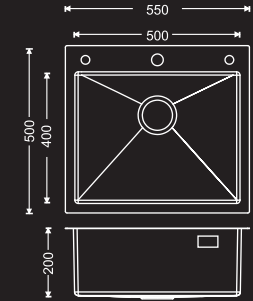

DIMENSIONS

Overall Sink:
550mm x 500mm x 200mm
22in x 20in x 8in

Bowl size:
500mm x 400mm x 200mm

INSTALLATION

Top Mount

INCLUDED ACCESSORIES

FAUCET OPTIONS