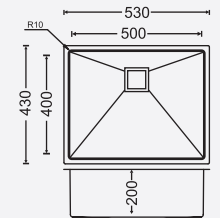

Overall Sink:
530mm x 430mm x 200mm
21in x 17in x 8in

Bowl size:
500mm x 400mm x 200mm

MRP : ₹11,550/-

21188