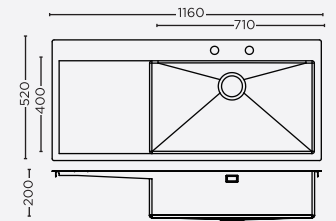

DIMENSIONS

33229 STRAIT

Overall Sink :
837mm X 556mm X 242mm
33in x 22in x 9.5in

Bowl size:
782mm X 454mm X 242mm

MRP : ₹35,500/-

33229 RADIUS

Overall Sink :
837mm x 558mm x 241 mm
33in x 22in x 9in

Bowl size:
782mm X 454mm X 241mm

LHD

DIMENSIONS

46208-RH

Overall Sink (RH):
1160mm x 520mm x 200mm
46in x 20in x 8in

Bowl size:
710mm x 400mm x 200mm

MRP : ₹18,850/-

46208-LH

Overall Sink (LH):
1160mm x 520mm x 200mm
46in x 20in x 8in

Bowl size:
710mm x 400mm x 200mm

MRP : ₹18,850/-

INSTALLATION

Top Mount

DOUBLE BOWL

(STEEL GRADE AISI 304)

DIMENSIONS

34189