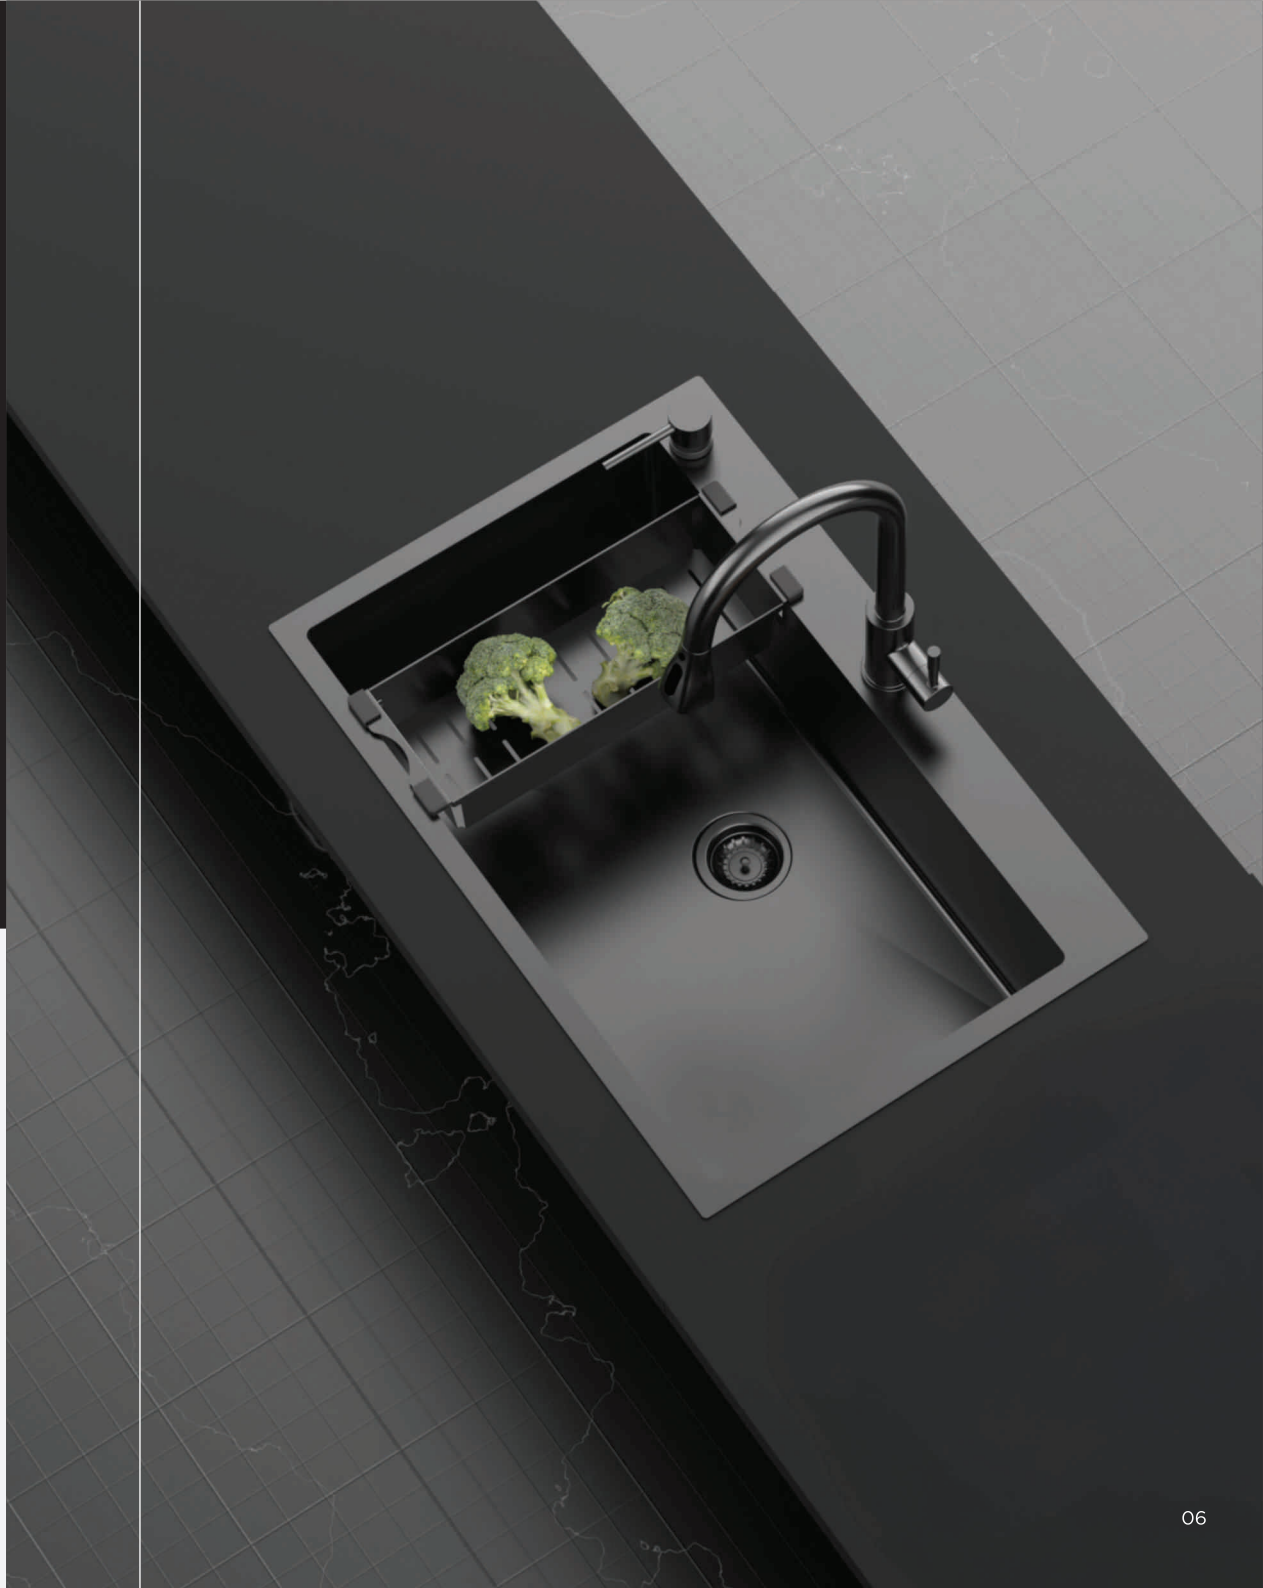

NEW ARRIVAL

WORKSTATION SERIES (SEMI LOADED)

Everything you need, built into one sink. The Workstation Series is designed to handle more than just washing. With 8 integrated accessories—chopping board, colander, soap dispenser, wire basket, bottom grid, folding mat, faucet, and plumbing kit—you get a smarter workflow and a cleaner countertop. No extra clutter, no wasted time. Just a sink that works as hard as you do.

Rounded Corner

Premium Grade

Slopping Drain

Heavy Duty

Sound Absorbing Pads