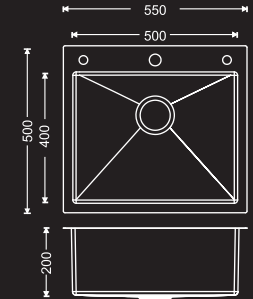

DIMENSIONS

Overall Sink:
550mm x 500mm x 200mm
22in x 20in x 8in

Bowl size:
500mm x 400mm x 200mm

INSTALLATION

Top Mount

INCLUDED ACCESSORIES

Chrome

Colander