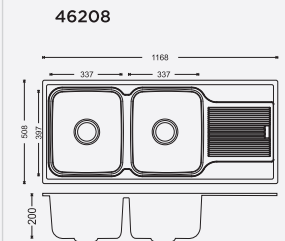

Overall Sink :
1168mm x 508mm x 200mm
46in x 20in x 8in

Bowl size:
337mm x 397mm x 200mm
337mm x 397mm x 200mm

MRP : ₹14,700/-
GLOSS FINISH

₹15,000/-
MATT FINISH

INSTALLATION

Top Mount

Under Mount