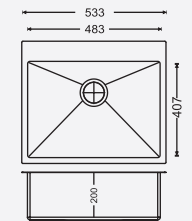

INSTALLATION

Top Mount

Under Mount

WALTZ MICRO RADIUS R10 SERIES

SINGLE BOWL (1 MM)

(STEEL GRADE AISI 304)

DIMENSIONS

21208