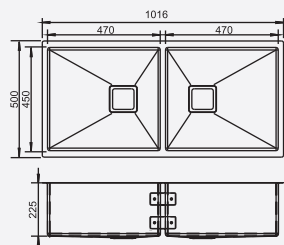

Overall Sink :
915mm x 457mm x 225mm
36in x 18in x 9in

Bowl size:
420mm x 407mm x 225mm
420mm x 407mm x 225mm

MRP : ₹21,100/-

40209