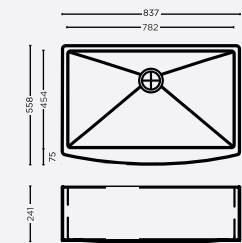

DIMENSIONS

33229 STRAIT

Overall Sink :
837mm X 556mm X 242mm
33in x 22in x 9.5in

Bowl size:
782mm X 454mm X 242mm

MRP : ₹35,500/-

33229 RADIUS

Overall Sink :
837mm x 558mm x 241 mm
33in x 22in x 9in

Bowl size:
782mm X 454mm X 241mm

LHD

DIMENSIONS

46208-RH

Overall Sink (RH):
1160mm x 520mm x 200mm
46in x 20in x 8in

Bowl size:
710mm x 400mm x 200mm

MRP : ₹18,850/-

46208-LH

Overall Sink (LH):
1160mm x 520mm x 200mm
46in x 20in x 8in