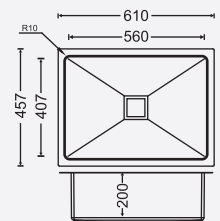

Overall Sink:
610mm x 457mm x 200mm
24in x 18in x 8in

Bowl size:
560mm x 407mm x 200mm

MRP : ₹12,700/-

INSTALLATION

Top Mount

Under Mount