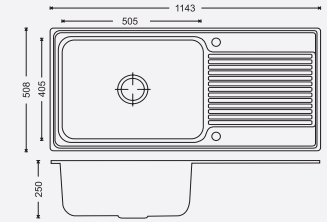

Overall Sink :
1143mm x 508mm x 250mm
45in x 20in x 10in

Bowl size:
505mm x 405mm x 250mm

MRP : ₹12,200/- GLOSS FINISH
₹12,500/- MATT FINISH