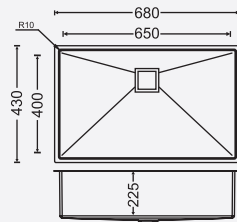

(1 MM)

(STEEL GRADE AISI 304)

DIMENSIONS

24189

Overall Sink:
610mm x 457mm x 225mm
24in x 18in x 9in

Bowl size:
560mm x 407mm x 225mm

MRP : ₹13,850/-

27179