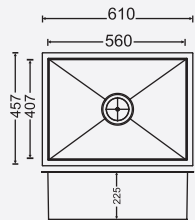

(STEEL GRADE AISI 304)

DIMENSIONS

18168

Overall Sink :
457mm x 406mm x 200mm
18in x 16in x 8in

Bowl size:
407mm x 356mm x 200mm

MRP : ₹10,100/-

20178

Overall Sink :
508mm x 432mm x 200mm
20in x 17in x 8in

Under Mount

SINGLE BOWL

(1 MM)

(STEEL GRADE AISI 304)

DIMENSIONS

21189

Overall Sink:
533mm x 457mm x 225mm
21in x 18in x 9in

Bowl size:
483mm x 407mm x 225mm

MRP : ₹11,750/-

24188

Overall Sink:
610mm x 457mm x 200mm
24in x 18in x 8in

Bowl size:
560mm x 407mm x 200mm

MRP : ₹12,100/-

24189

Overall Sink:
610mm x 457mm x 225mm
24in x 18in x 9in

Bowl size:
560mm x 407mm x 225mm