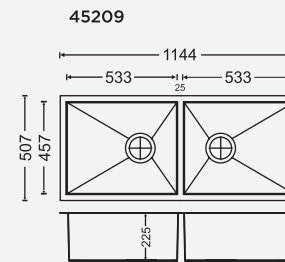

SINGLE BOWL (0.8 MM)

(STEEL GRADE AISI 304)

DIMENSIONS

24188

Overall Sink:
610mm x 457mm x 200mm
24in x 18in x 8in

Bowl size:
560mm x 407mm x 200mm

MRP : ₹9,200/-

24189

Overall Sink:
610mm x 457mm x 225mm
24in x 18in x 9in

Bowl size:
560mm x 407mm x 225mm

MRP : ₹10,180/-

SINGLE BOWL WITH DRAINER

(0.8 MM)

(STEEL GRADE AISI 304)

DIMENSIONS

36188

INSTALLATION

Top Mount

Under Mount

DOUBLE BOWL

(0.8 MM)

(STEEL GRADE AISI 304)

DIMENSIONS

Overall Sink :
1144mm X 507mm X 225mm
45in x 20in x 9in

Bowl size:
533mm X 457mm X 225mm
533mm X 457mm X 225mm

MRP : ₹17,450/-

INSTALLATION

Top Mount

Under Mount

ELEGANCE SERIES

SINGLE BOWL (1 MM)

(STEEL GRADE AISI 304)