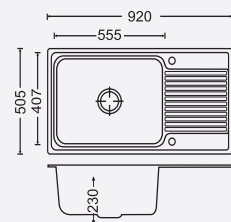

36208

Overall Sink:
920mm x 505mm x 200mm
36in x 20in x 8in

Bowl size:
555mm x 407mm x 200mm

MRP : ₹10,080/- GLOSS FINISH
₹10,490/- MATT FINISH

36209

Overall Sink:
920mm x 505mm x 230mm
36in x 20in x 9in

Bowl size:
555mm x 407mm x 230mm