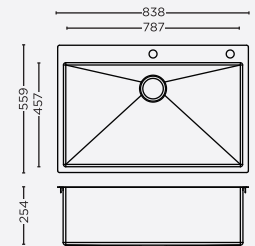

Bowl size:
710mm x 400mm x 200mm

MRP : ₹18,850/-

INSTALLATION

Top Mount

DOUBLE BOWL

(STEEL GRADE AISI 304)

DIMENSIONS

34189

Bowl size:
534mm x 450mm x 225mm
534mm x 450mm x 225mm

MRP : ₹26,050/-

MIAMI SERIES

MODERN & STYLISH SERIES

(STEEL GRADE AISI 304) (1.5 MM)

DIMENSIONS

ASB1818

Overall Sink :
457mm x 457mm x 254mm
18in x 18in x 10in

Bowl size:
407mm x 358mm x 254mm

MRP : ₹18,000/-

ASB2522

Overall Sink :
635mm x 559mm x 254mm
25in x 22in x 10in

Bowl size:
584mm x 457mm x 254mm

MRP : ₹20,900/-

ASB3322

Overall Sink :
838mm x 559mm x 254mm
33in x 22in x 8in

Bowl size:
787mm x 457mm x 254mm

MRP : ₹23,950/-

INSTALLATION

Top Mount

Under Mount

DOUBLE BOWL

(1.5 MM)

(STEEL GRADE AISI 304)