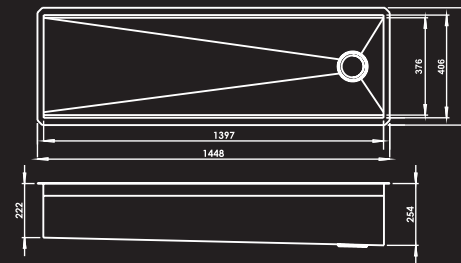

NEW
FAMILY SINK

(STEEL GRADE AISI 304)

MRP : ₹1,04,800/-

DIMENSIONS

Overall Sink:
 1448mm x 482mm x 254mm
57in x 19in x 10in

Bowl size:
 1397mm x 406mm x 254mm

COLOR OPTIONS

Chrome