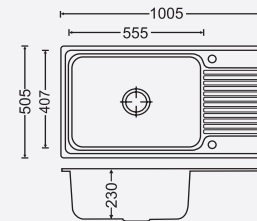

Overall Sink:
1005mm x 505mm x 230mm
40in x 20in x 9in

Bowl size:
555mm x 407mm x 230mm

MRP : ₹11,440/- GLOSS FINISH
₹11,590/- MATT FINISH

36208