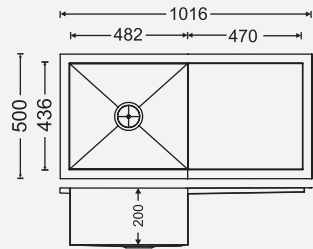

SINGLE BOWL WITH DRAINER

(1 MM)

(STEEL GRADE AISI 304)

DIMENSIONS

40208