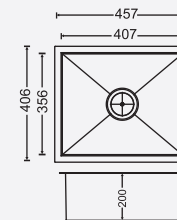

DIMENSIONS

18168

Overall Sink :
457mm x 406mm x 200mm
18in x 16in x 8in

Bowl size:
407mm x 356mm x 200mm

MRP : ₹7,460/-

20178