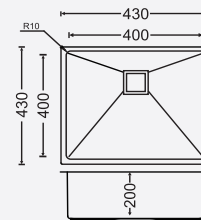

DIMENSIONS

Overall Sink:
750mm x 500mm x 225mm
30in x 20in x 9in

Bowl size:
700mm x 400mm x 225mm

COLORS

INSTALLATION

INCLUDED ACCESSORIES

Basket

SunShine
Bottom Plate

GUNMETAL

ROSE GOLD

DIMENSIONS

PMQ10

Overall Sink:
430mm x 430mm x 200mm
17in x 17in x 8in

Bowl size:
400mm x 400mm x 200mm

MRP : ₹13,000/-

PMQ2