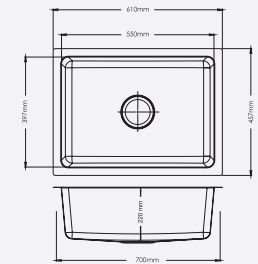

DIMENSIONS

21188

Overall Sink :
533mm x 457mm x 200mm
21in x 18in x 8in

Bowl size:
483mm x 407mm x 200mm

Coming Soon

24188

Overall Sink :
610mm x 457mm x 200mm
24in x 18in x 8in

Bowl size:
560mm x 407mm x 200mm

Coming Soon

36188

Overall Sink :
915mm x 457mm x 200mm
36in x 18in x 8in

Bowl size:
565mm x 407mm x 200mm

Coming Soon

NEW
GRACE SERIES

(STEEL GRADE AISI 304)(1 MM)

DIMENSIONS

21189

Overall Sink:
533mm x 458mm x 220mm
21in x 18in x 9in

Bowl size:
473mm x 398mm x 220mm

MRP : ₹9,400/-

24189

Overall Sink:
610mm x 457mm x 220mm
24in x 18in x 9in

Bowl size:
550mm x 397mm x 220mm

MRP : ₹10,050/-