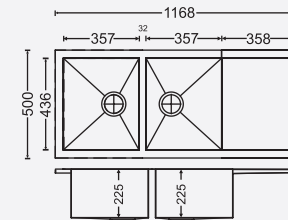

DIMENSIONS

46209

Overall Sink :
1168mm x 500mm x 225mm
46in x 20in x 9in

Bowl size:
357mm x 436mm x 225mm
357mm x 436mm x 225mm

MRP : ₹26,100/-

52208