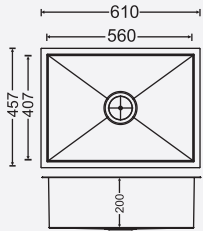

SINGLE BOWL (0.8 MM)

(STEEL GRADE AISI 304)

DIMENSIONS

24188

Overall Sink:
610mm x 457mm x 200mm
24in x 18in x 8in

Bowl size:
560mm x 407mm x 200mm

MRP : ₹9,200/-

24189