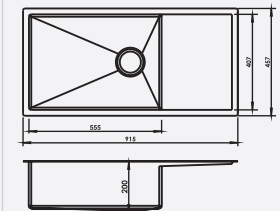

36188

Overall Sink :
915mm x 457mm x 200mm
36in x 18in x 8in

Bowl size:
565mm x 407mm x 200mm

Coming Soon