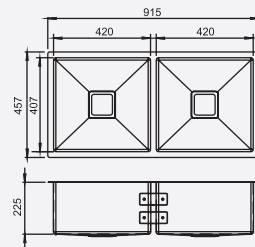

Overall Sink :
1143mm x 450mm x 225mm
45in x 18in x 9in

Bowl size:
534mm x 400mm x 225mm
534mm x 400mm x 225mm

MRP : ₹23,850/-

36189