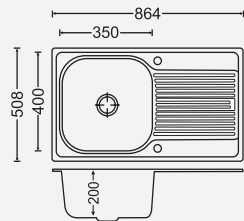

SINGLE BOWL WITH DRAINER

SINGLE BOWL WITH DRAINER (1 MM)

(STEEL GRADE AISI 304)

DIMENSIONS

34208

Overall Sink:
864mm x 508mm x 200mm
34in x 20in x 8in

Bowl size:
350mm x 400mm x 200mm

MRP : ₹9,660/- GLOSS FINISH
₹10,050/- MATT FINISH

36188