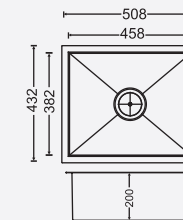

18168

Overall Sink :
457mm x 406mm x 200mm
18in x 16in x 8in

Bowl size:
407mm x 356mm x 200mm

MRP : ₹7,460/-

20178

Overall Sink :
508mm x 432mm x 200mm
20in x 17in x 8in

Bowl size:
458mm x 382mm x 200mm

MRP : ₹7,900/-