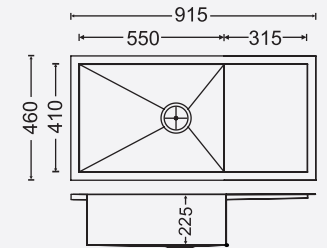

DIMENSIONS

36188

Overall Sink :
915mm x 460mm x 200mm
36in x 18in x 8in

Bowl size:
550mm x 410mm x 200mm

MRP : ₹18,500/-

36189

Overall Sink :
915mm x 460mm x 225mm
36in x 18in x 9in

Bowl size:
550mm x 410mm x 225mm