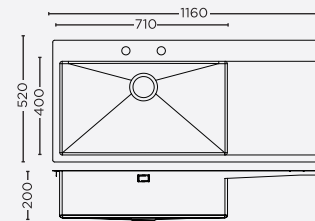

DIMENSIONS

33229 STRAIT

Overall Sink :
837mm X 556mm X 242mm
33in x 22in x 9.5in

Bowl size:
782mm X 454mm X 242mm

MRP : ₹35,500/-

33229 RADIUS

Overall Sink :
837mm x 558mm x 241 mm
33in x 22in x 9in

Bowl size:
782mm X 454mm X 241mm

LHD

DIMENSIONS

46208-RH

Overall Sink (RH):
1160mm x 520mm x 200mm
46in x 20in x 8in

Bowl size:
710mm x 400mm x 200mm

MRP : ₹18,850/-

46208-LH

Overall Sink (LH):
1160mm x 520mm x 200mm
46in x 20in x 8in

Bowl size:
710mm x 400mm x 200mm

MRP : ₹18,850/-

INSTALLATION

Top Mount

DOUBLE BOWL

(STEEL GRADE AISI 304)

DIMENSIONS

34189