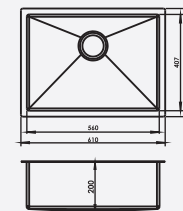

DIMENSIONS

21188

Overall Sink :
533mm x 457mm x 200mm
21in x 18in x 8in

Bowl size:
483mm x 407mm x 200mm

Coming Soon

24188

Overall Sink :
610mm x 457mm x 200mm
24in x 18in x 8in

Bowl size:
560mm x 407mm x 200mm