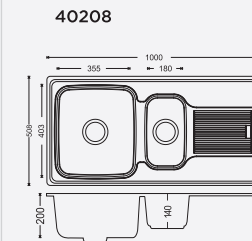

(STEEL GRADE AISI 304) (1 MM)

DIMENSIONS

Overall Sink :
990mm x 457mm x 200mm
39in x 18in x 8in

Bowl size:
397mm x 337mm x 200mm
397mm x 337mm x 200mm

MRP : ₹11,850/-
GLOSS FINISH

₹12,070/-
MATT FINISH

Overall Sink :
1000mm x 508mm x 200mm
40in x 20in x 8in