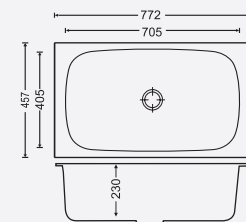

Overall Sink:
772mm x 457mm x 230mm
30in x 18in x 9in

Bowl size:
705mm x 405mm x 230mm

MRP : ₹8,400/- GLOSS FINISH
₹8,600/- MATT FINISH