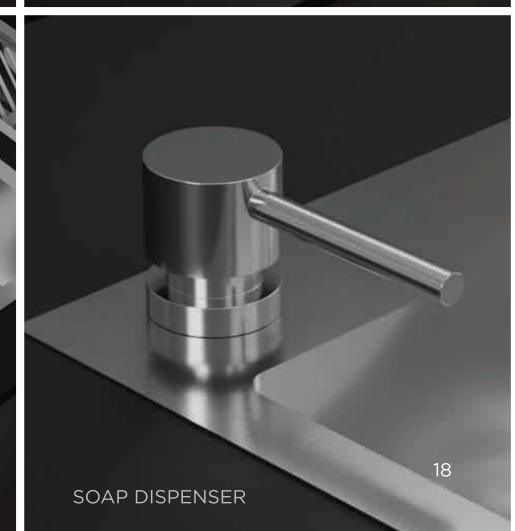

COLANDER

SOAP DISPENSER