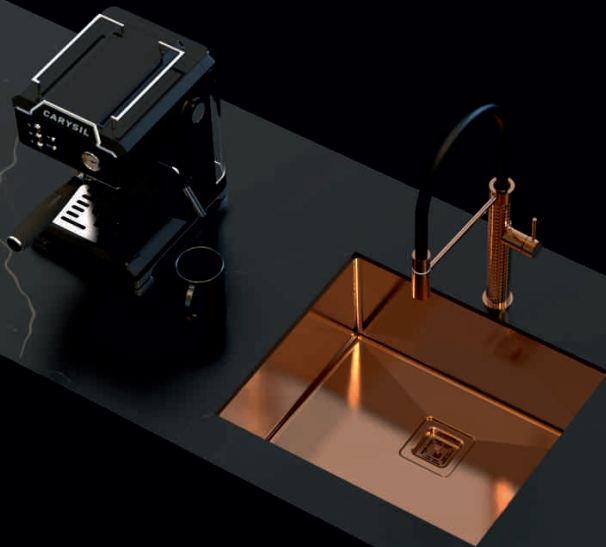

ROSE GOLD

DIMENSIONS

PMQ10

Overall Sink:
430mm x 430mm x 200mm
17in x 17in x 8in

Bowl size:
400mm x 400mm x 200mm

MRP : ₹13,000/-

PMQ2

Overall Sink:
533mm x 457mm x 200mm
21in x 18in x 8in

Bowl size:
483mm x 407mm x 200mm

MRP : ₹16,500/-

PMQ3

Overall Sink:
610mm x 457mm x 200mm
24in x 18in x 8in

Bowl size:
560mm x 407mm x 200mm

MRP : ₹17,650/-

INSTALLATION

Top Mount

Under Mount