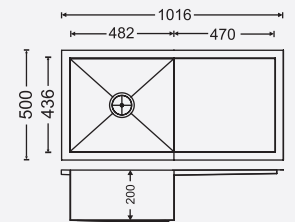

Overall Sink :
1016mm x 500mm x 200mm
40in x 20in x 8in

Bowl size:
482mm x 436mm x 200mm

MRP : ₹13,000/-

INSTALLATION

Top Mount

Under Mount