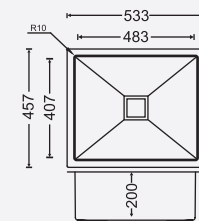

Overall Sink:
533mm x 457mm x 200mm
21in x 18in x 8in

Bowl size:
483mm x 407mm x 200mm

MRP : ₹11,850/-

24188