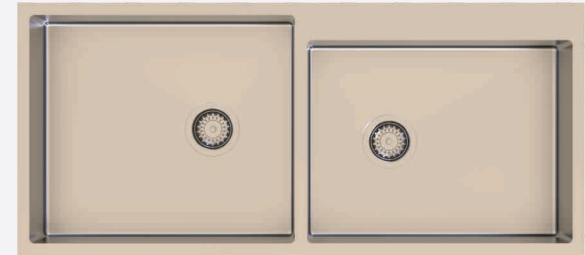

DOUBLE BOWL

(1 MM)

(STEEL GRADE AISI 304)

DIMENSIONS

35208

Overall Sink :
880mm x 500mm x 200mm
35in x 20in x 8in

Bowl size:
400mm x 400mm x 200mm
400mm x 400mm x 200mm

MRP : ₹19,000/-

45209

Overall Sink :
1143mm x 507mm x 225mm
45in x 20in x 9in

Bowl size:
533mm x 457mm x 225mm
533mm x 457mm x 225mm

MRP : ₹26,050/-

INSTALLATION

Top Mount

Under Mount