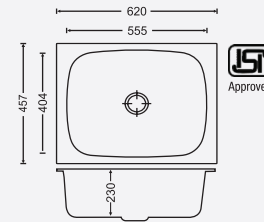

Overall Sink:
620mm x 457mm x 230mm
24in x 18in x 9in

Bowl size:
555mm x 404mm x 230mm

MRP : ₹7,240/- GLOSS FINISH
₹7,450/- MATT FINISH

24180