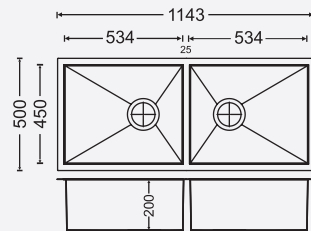

40208

Overall Sink:
1016mm x 500mm x 200mm
40in x 20in x 8in

Bowl size:
470.5mm x 450mm x 200mm
470.5mm x 450mm x 200mm

MRP : ₹20,600/-

45208

Overall Sink:
1143mm x 500mm x 200mm
45in x 20in x 8in

Bowl size:
534mm x 450mm x 200mm
534mm x 450mm x 200mm