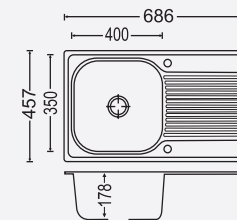

DIMENSIONS

27187

Overall Sink :
686mm x 457mm x 178mm
27in x 18in x 7in

Bowl size:
400mm x 350mm x 178mm

MRP : ₹7,720/- GLOSS FINISH
₹7,980/- MATT FINISH

32187