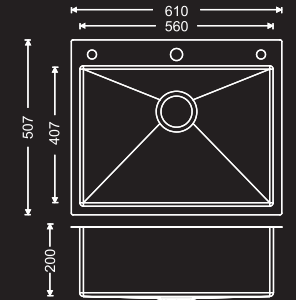

Color options