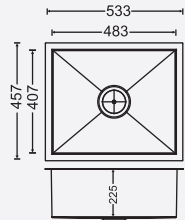

Under Mount

SINGLE BOWL

(1 MM)

(STEEL GRADE AISI 304)

DIMENSIONS

21189

Overall Sink:
533mm x 457mm x 225mm
21in x 18in x 9in

Bowl size:
483mm x 407mm x 225mm