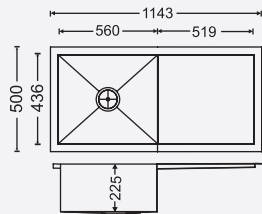

40208

Overall Sink:
1016mm x 500mm x 200mm
40in x 20in x 8in

Bowl size:
482mm x 436mm x 200mm

MRP : ₹19,600/-

40209

Overall Sink:
1016mm x 500mm x 225mm
40in x 20in x 9in

Bowl size:
482mm x 436mm x 225mm

MRP : ₹20,250/-

45209

Overall Sink:
1143mm x 500mm x 225mm
45in x 20in x 9in

Bowl size:
560mm x 436mm x 225mm

MRP : ₹23,600/-

DOUBLE BOWL

(1 MM)

(STEEL GRADE AISI 304)

DIMENSIONS