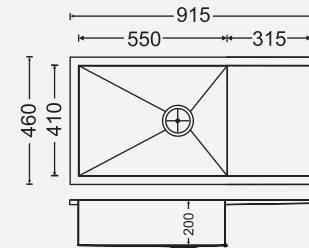

DIMENSIONS

36188

Overall Sink :
915mm x 460mm x 200mm
36in x 18in x 8in

Bowl size:
550mm x 410mm x 200mm

MRP : ₹18,500/-

36189