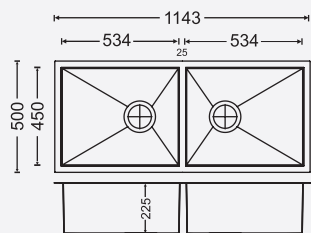

40208

Overall Sink:
1016mm x 500mm x 200mm
40in x 20in x 8in

Bowl size:
470.5mm x 450mm x 200mm
470.5mm x 450mm x 200mm

MRP : ₹20,600/-

45208

Overall Sink:
1143mm x 500mm x 200mm
45in x 20in x 8in

Bowl size:
534mm x 450mm x 200mm
534mm x 450mm x 200mm

MRP : ₹21,700/-

45209

Overall Sink:
1143mm x 500mm x 225mm
45in x 20in x 9in

Bowl size:
534mm x 450mm x 225mm
534mm x 450mm x 225mm

MRP : ₹23,600/-

DOUBLE BOWL WITH DRAINER (1 MM)

(STEEL GRADE AISI 304)

DIMENSIONS