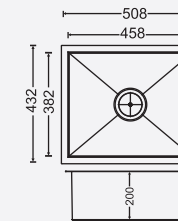

Overall Sink :
1143mm x 507mm x 225mm
45in x 20in x 9in

Bowl size:
533mm x 457mm x 225mm
533mm x 457mm x 225mm

MRP : ₹26,050/-

INSTALLATION

Top Mount

Under Mount

QUADRO SERIES

SINGLE BOWL (1 MM)

(STEEL GRADE AISI 304)

DIMENSIONS

18168

Overall Sink :
457mm x 406mm x 200mm
18in x 16in x 8in

Bowl size:
407mm x 356mm x 200mm

MRP : ₹10,100/-

20178

Overall Sink :
508mm x 432mm x 200mm
20in x 17in x 8in