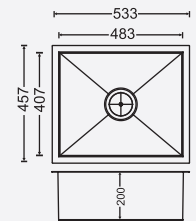

Overall Sink :
533mm x 457mm x 200mm
21in x 18in x 8in

Bowl size:
483mm x 407mm x 200mm

MRP : ₹11,300/-

INSTALLATION

Top Mount

Under Mount