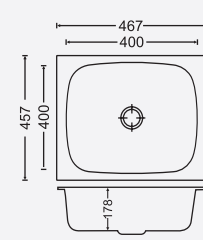

Overall Sink:
483mm x 406mm x 178mm
19in x 16in x 7in

Bowl size:
400mm x 350mm x 178mm

MRP : ₹5,550/- GLOSS FINISH
₹5,660/- MATT FINISH

18187