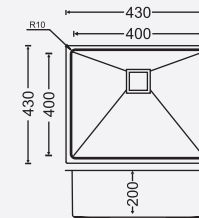

Bowl size:
534mm x 450mm x 225mm
534mm x 450mm x 225mm

MRP : ₹26,050/-

MIAMI SERIES

MODERN & STYLISH SERIES

(STEEL GRADE AISI 304) (1.5 MM)

DIMENSIONS

ASB1818

Overall Sink :
457mm x 457mm x 254mm
18in x 18in x 10in

Bowl size:
787mm x 457mm x 254mm

MRP : ₹23,950/-

INSTALLATION

Top Mount

Under Mount

DOUBLE BOWL

(1.5 MM)

(STEEL GRADE AISI 304)

DIMENSIONS

ADB3322

Overall Sink :
838mm x 559mm x 254mm
33in x 22in x 10in

Bowl size:
393mm x 457mm x 254mm
393mm x 457mm x 254mm

MRP : ₹31,200/-

INSTALLATION

Top Mount

Under Mount

MICRO RADIUS R10 SERIES

SINGLE BOWL (1 MM)

(STEEL GRADE AISI 304)

DIMENSIONS

17178

Overall Sink:
430mm x 430mm x 200mm
17in x 17in x 8in

Bowl size:
400mm x 400mm x 200mm

MRP : ₹9,400/-