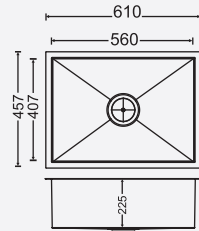

SINGLE BOWL (0.8 MM)

(STEEL GRADE AISI 304)

DIMENSIONS

24188

Overall Sink:
610mm x 457mm x 200mm
24in x 18in x 8in

Bowl size:
560mm x 407mm x 200mm

MRP : ₹9,200/-

24189

Overall Sink:
610mm x 457mm x 225mm
24in x 18in x 9in

Bowl size:
560mm x 407mm x 225mm

MRP : ₹10,180/-

SINGLE BOWL WITH DRAINER

(0.8 MM)

(STEEL GRADE AISI 304)

DIMENSIONS

36188