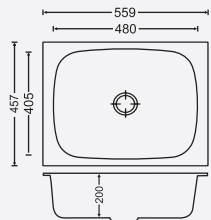

Overall Sink:
559mm x 457mm x 200mm
22in x 18in x 8in

Bowl size:
480mm x 405mm x 200mm

MRP : ₹6,180/- GLOSS FINISH
₹6,400/- MATT FINISH

24188