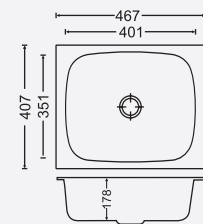

Overall Sink:
610mm x 457mm x 225mm
24in x 18in x 9in

Bowl size:
560mm x 407mm x 225mm

MRP : ₹10,180/-

SINGLE BOWL WITH DRAINER

(0.8 MM)

(STEEL GRADE AISI 304)

DIMENSIONS

36188

INSTALLATION

Top Mount

Under Mount

DOUBLE BOWL

(0.8 MM)

(STEEL GRADE AISI 304)

DIMENSIONS

Overall Sink :
1144mm X 507mm X 225mm
45in x 20in x 9in

Bowl size:
533mm X 457mm X 225mm
533mm X 457mm X 225mm

MRP : ₹17,450/-

INSTALLATION

Top Mount

Under Mount

ELEGANCE SERIES

SINGLE BOWL (1 MM)

(STEEL GRADE AISI 304)

DIMENSIONS

18167

Overall Sink:
467mm x 407mm x 178mm
18in x 16in x 7in

Bowl size:
401mm x 351mm x 178mm

MRP : ₹5,350/- GLOSS FINISH
₹5,460/- MATT FINISH

19167

Overall Sink:
483mm x 406mm x 178mm
19in x 16in x 7in