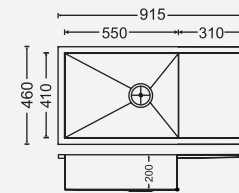

(1 MM)

(STEEL GRADE AISI 304)

DIMENSIONS

24189

Overall Sink:
610mm x 457mm x 225mm
24in x 18in x 9in

Bowl size:
560mm x 407mm x 225mm

MRP : ₹13,850/-

27179

SINGLE BOWL WITH DRAINER

(1 MM)(R10)

(STEEL GRADE AISI 304)

DIMENSIONS

36188

Overall Sink :
915mm x 460mm x 200mm
36in x 18in x 8in

Bowl size:
550mm x 410mm x 200mm

MRP : ₹19,400/-