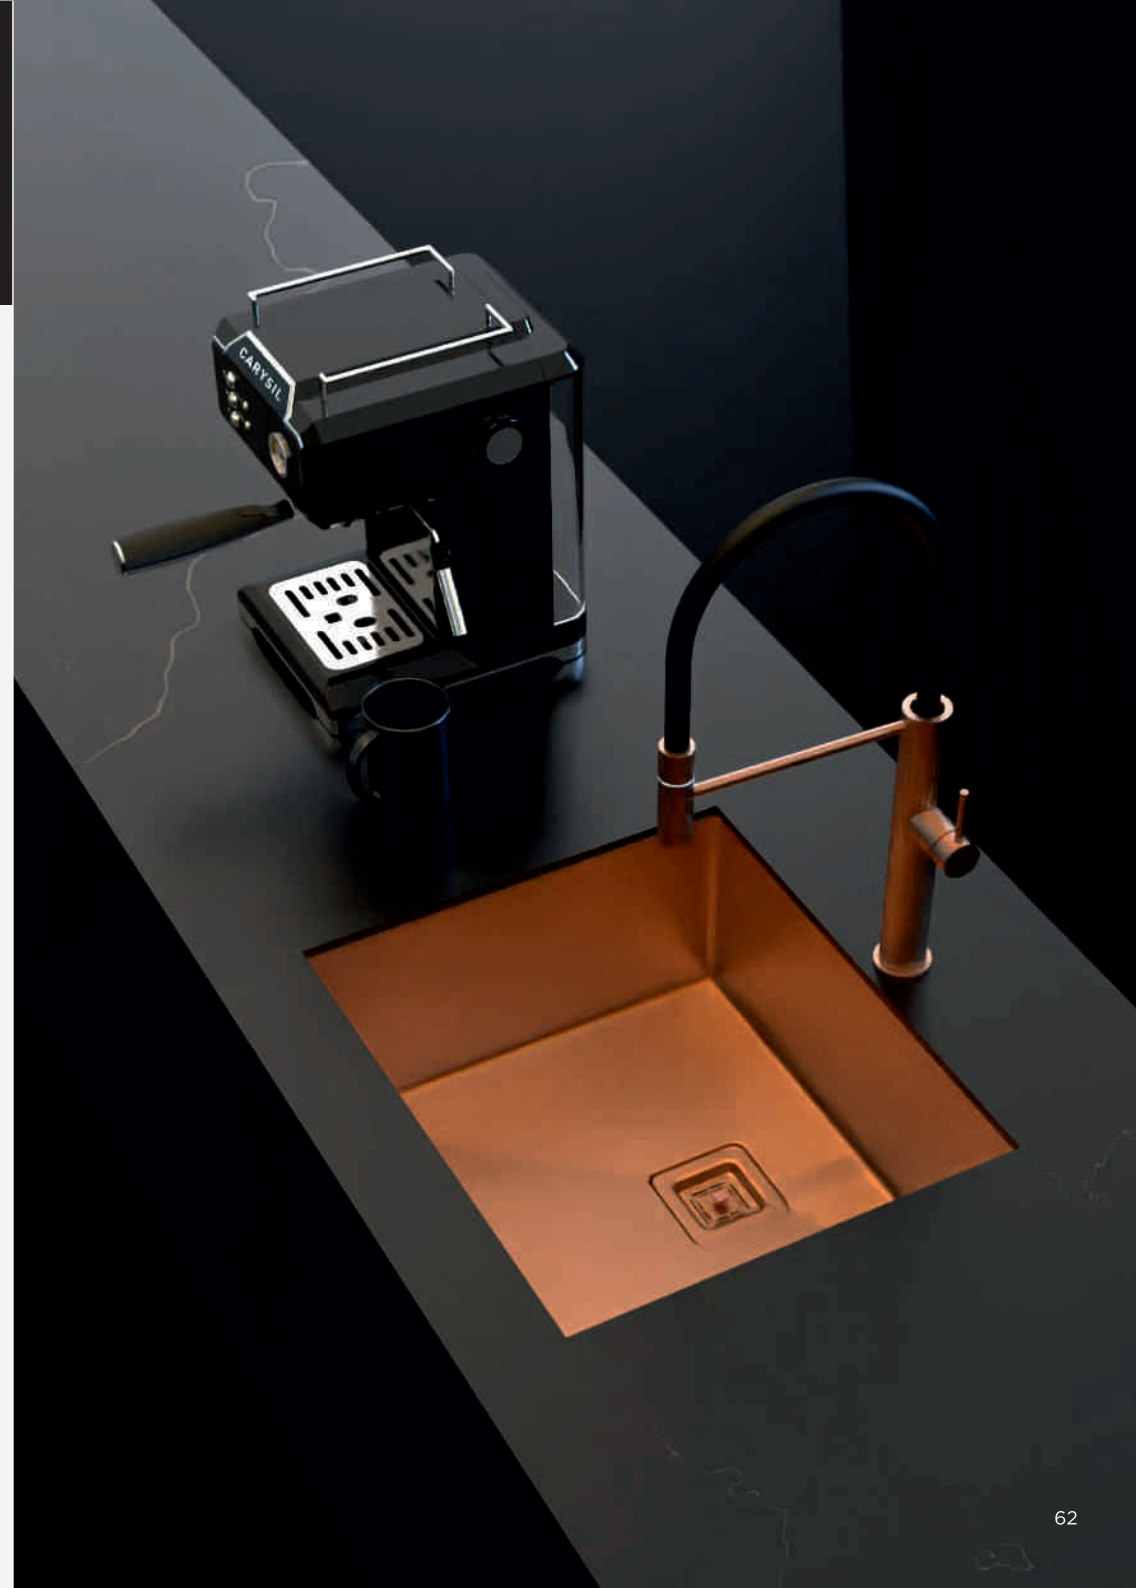

Overall Sink:
680mm x 430mm x 225mm
27in x 17in x 9in

Bowl size:
650mm x 400mm x 225mm

MRP : ₹15,000/-

31179

Overall Sink:
780mm x 430mm x 225mm
31in x 17in x 9in

Bowl size:
750mm x 400mm x 225mm

MRP : ₹17,500/-