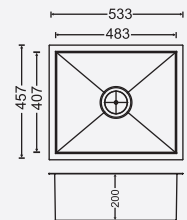

Overall Sink :
533mm x 457mm x 200mm
21in x 18in x 8in

Bowl size:
483mm x 407mm x 200mm

MRP : ₹8,200/-

INSTALLATION

Top Mount

Under Mount