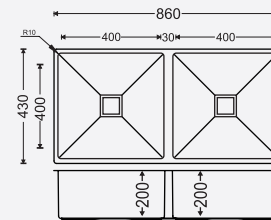

Overall Sink:
780mm x 430mm x 225mm
31in x 17in x 9in

Bowl size:
750mm x 400mm x 225mm

MRP : ₹24,250/-

INSTALLATION

Top Mount

Under Mount

GOLD

ROSE GOLD

GUNMETAL

DIMENSIONS

PMQ9

Overall Sink:
860mm x 430mm x 200mm
34in x 17in x 8in

Bowl size:
400mm x 400mm x 200mm
400mm x 400mm x 200mm

MRP : ₹32,750/-

INSTALLATION

Top Mount