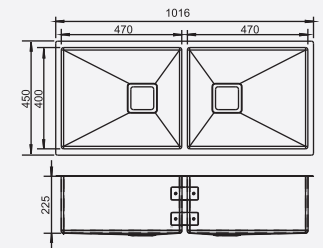

Overall Sink :
1016mm x 450mm x 225mm
40in x 18in x 9in

Bowl size:
470mm x 400mm x 225mm
470mm x 400mm x 225mm

MRP : ₹21,700/-

INSTALLATION

Top Mount

Under Mount