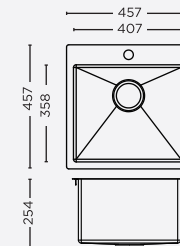

Bowl size:
534mm x 450mm x 225mm
534mm x 450mm x 225mm

MRP : ₹26,050/-

MIAMI SERIES

MODERN & STYLISH SERIES

(STEEL GRADE AISI 304) (1.5 MM)

DIMENSIONS

ASB1818

Overall Sink :
457mm x 457mm x 254mm
18in x 18in x 10in

Bowl size:
407mm x 358mm x 254mm

MRP : ₹18,000/-

ASB2522

Overall Sink :
635mm x 559mm x 254mm
25in x 22in x 10in

Bowl size:
584mm x 457mm x 254mm

MRP : ₹20,900/-

ASB3322

Overall Sink :
838mm x 559mm x 254mm
33in x 22in x 8in

Bowl size:
787mm x 457mm x 254mm

MRP : ₹23,950/-

INSTALLATION

Top Mount

Under Mount

DOUBLE BOWL

(1.5 MM)

(STEEL GRADE AISI 304)