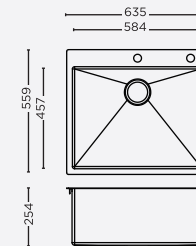

Bowl size:
534mm x 450mm x 225mm
534mm x 450mm x 225mm

MRP : ₹26,050/-

MIAMI SERIES

MODERN & STYLISH SERIES

(STEEL GRADE AISI 304) (1.5 MM)

DIMENSIONS

ASB1818

Overall Sink :
457mm x 457mm x 254mm
18in x 18in x 10in

Bowl size:
407mm x 358mm x 254mm

MRP : ₹18,000/-

ASB2522

Overall Sink :
635mm x 559mm x 254mm
25in x 22in x 10in

Bowl size:
584mm x 457mm x 254mm

MRP : ₹20,900/-

ASB3322

Overall Sink :
838mm x 559mm x 254mm
33in x 22in x 8in

Bowl size:
787mm x 457mm x 254mm

MRP : ₹23,950/-

INSTALLATION

Top Mount

Under Mount

DOUBLE BOWL

(1.5 MM)

(STEEL GRADE AISI 304)