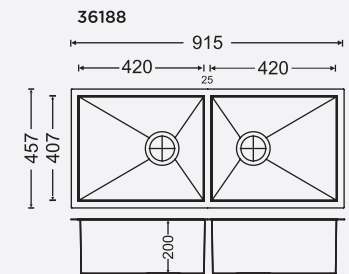

Overall Sink :
915mm x 457mm x 200mm
36in x 18in x 8in

Bowl size:
420mm x 407mm x 200mm
420mm x 407mm x 200mm

MRP : ₹19,800/-

INSTALLATION

Top Mount

Under Mount