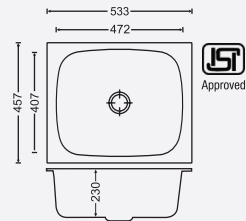

Overall Sink:
533mm x 457mm x 230mm
21in x 18in x 9in

Bowl size:
472mm x 407mm x 230mm

MRP : ₹6,180/- GLOSS FINISH
₹6,500/- MATT FINISH

24189