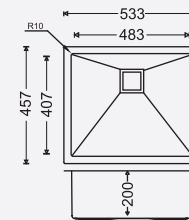

GUNMETAL

ROSE GOLD

DIMENSIONS

PMQ10

Overall Sink:
430mm x 430mm x 200mm
17in x 17in x 8in

Bowl size:
400mm x 400mm x 200mm

MRP : ₹13,000/-

PMQ2

Overall Sink:
533mm x 457mm x 200mm
21in x 18in x 8in

Bowl size:
483mm x 407mm x 200mm

MRP : ₹16,500/-

PMQ3

Overall Sink:
610mm x 457mm x 200mm
24in x 18in x 8in

Bowl size:
560mm x 407mm x 200mm

MRP : ₹17,650/-