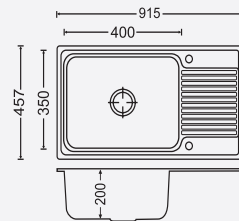

DIMENSIONS

34208

Overall Sink:
864mm x 508mm x 200mm
34in x 20in x 8in

Bowl size:
350mm x 400mm x 200mm

MRP : ₹9,660/- GLOSS FINISH
₹10,050/- MATT FINISH

36188

Overall Sink:
915mm x 457mm x 200mm
36in x 18in x 8in