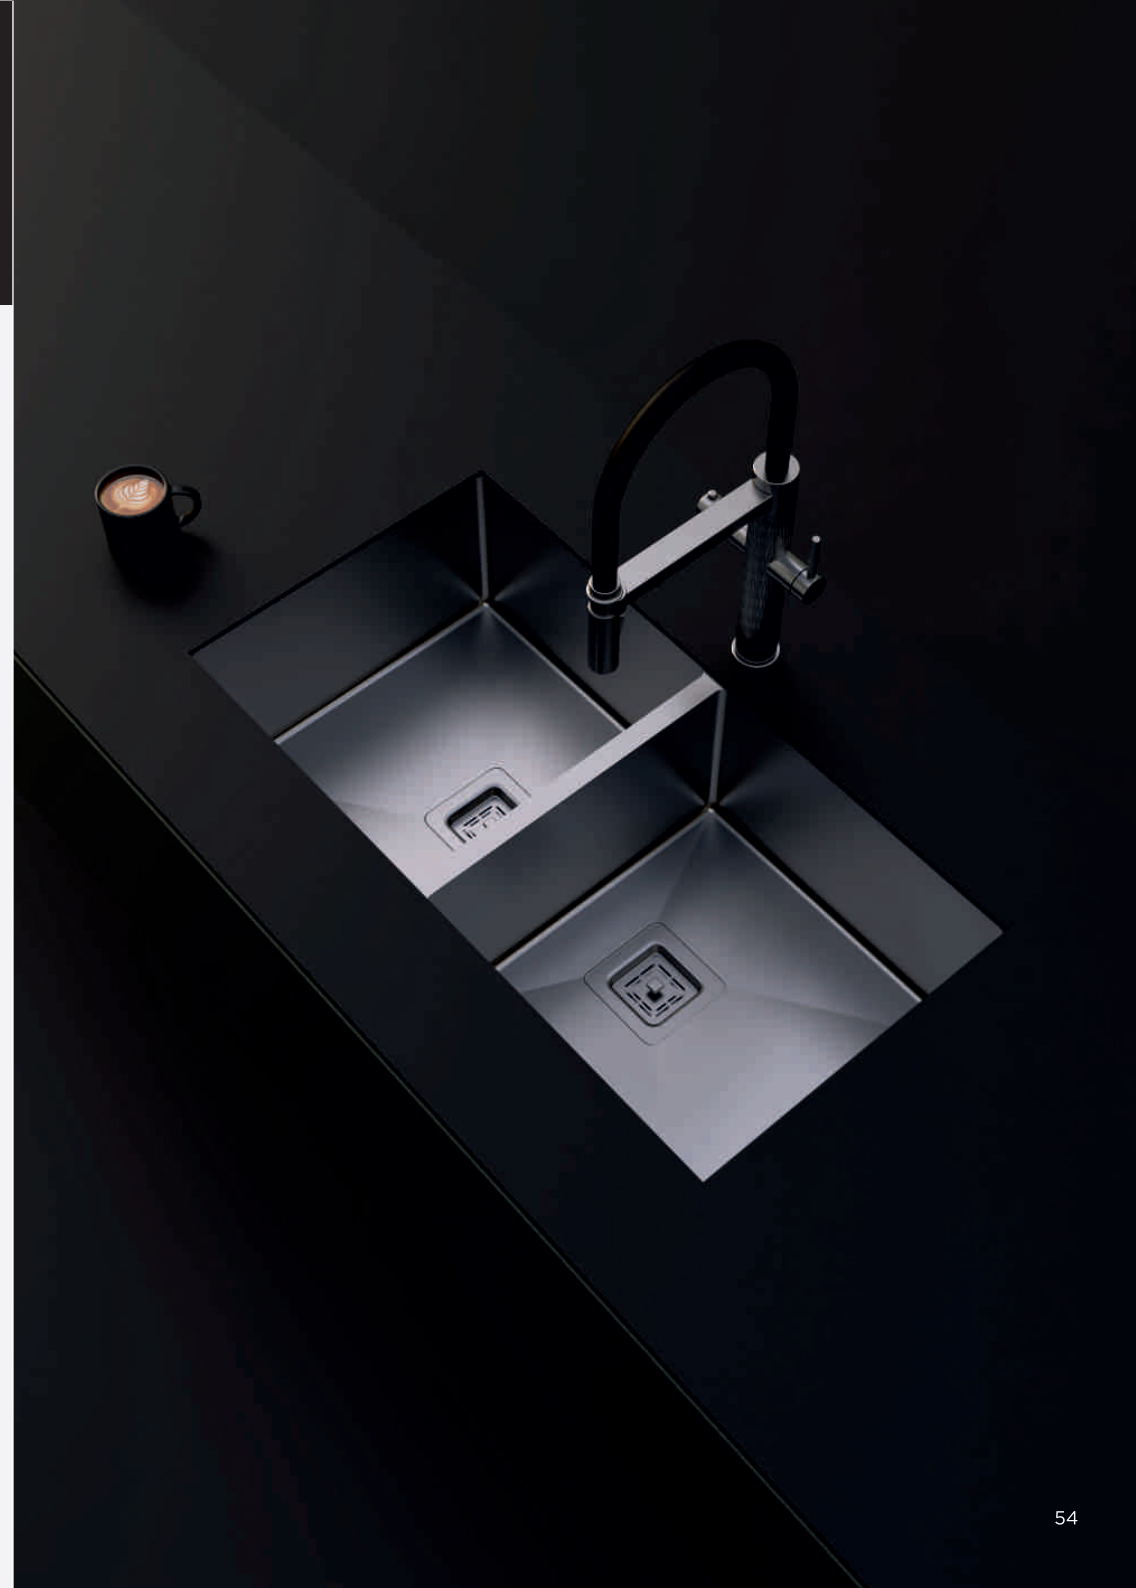

Bowl size:
534mm x 450mm x 225mm
534mm x 450mm x 225mm

MRP : ₹26,050/-

MIAMI SERIES

MODERN & STYLISH SERIES

(STEEL GRADE AISI 304) (1.5 MM)

DIMENSIONS

ASB1818

Overall Sink :
457mm x 457mm x 254mm
18in x 18in x 10in