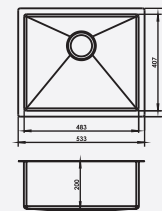

DIMENSIONS

21188

Overall Sink :
533mm x 457mm x 200mm
21in x 18in x 8in

Bowl size:
483mm x 407mm x 200mm

Coming Soon

24188

Overall Sink :
610mm x 457mm x 200mm
24in x 18in x 8in

Bowl size:
560mm x 407mm x 200mm