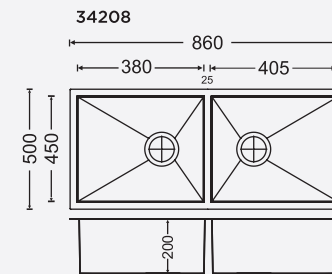

45209

Overall Sink:
1143mm x 500mm x 225mm
45in x 20in x 9in

Bowl size:
560mm x 436mm x 225mm

MRP : ₹23,600/-

DOUBLE BOWL

(1 MM)

(STEEL GRADE AISI 304)

DIMENSIONS