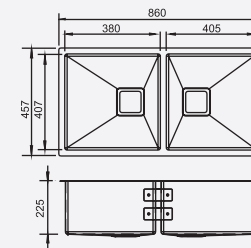

Bowl size:
710mm x 400mm x 200mm

MRP : ₹18,850/-

INSTALLATION

Top Mount

DOUBLE BOWL

(STEEL GRADE AISI 304)

DIMENSIONS

34189