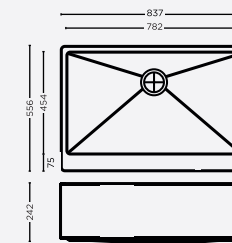

DIMENSIONS

33229 STRAIT

Overall Sink :
837mm X 556mm X 242mm
33in x 22in x 9.5in

Bowl size:
782mm X 454mm X 242mm

MRP : ₹35,500/-

33229 RADIUS

Overall Sink :
837mm x 558mm x 241 mm
33in x 22in x 9in

Bowl size:
782mm X 454mm X 241mm