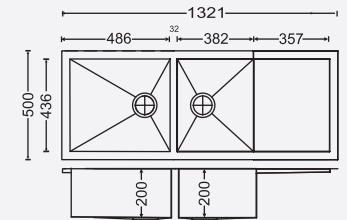

46209

Overall Sink :
1168mm x 500mm x 225mm
46in x 20in x 9in

Bowl size:
357mm x 436mm x 225mm
357mm x 436mm x 225mm

MRP : ₹26,100/-

52208

Overall Sink :
1321mm x 500mm x 200mm
52in x 20in x 8in

Bowl size:
486mm x 436mm x 200mm
382mm x 436mm x 200mm