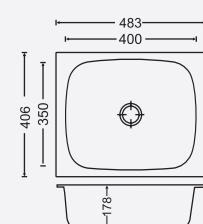

INSTALLATION

Top Mount

Under Mount

DOUBLE BOWL

(0.8 MM)

(STEEL GRADE AISI 304)

DIMENSIONS

Overall Sink :
1144mm X 507mm X 225mm
45in x 20in x 9in

Bowl size:
533mm X 457mm X 225mm
533mm X 457mm X 225mm

MRP : ₹17,450/-

INSTALLATION

Top Mount

Under Mount

ELEGANCE SERIES

SINGLE BOWL (1 MM)

(STEEL GRADE AISI 304)

DIMENSIONS

18167

Overall Sink:
467mm x 407mm x 178mm
18in x 16in x 7in

Bowl size:
401mm x 351mm x 178mm

MRP : ₹5,350/- GLOSS FINISH
₹5,460/- MATT FINISH

19167

Overall Sink:
483mm x 406mm x 178mm
19in x 16in x 7in

INSTALLATION

Top Mount

Under Mount

SINGLE BOWL

(STEEL GRADE AISI 304)

DIMENSIONS

21188

Overall Sink:
533mm x 457mm x 200mm
21in x 18in x 8in