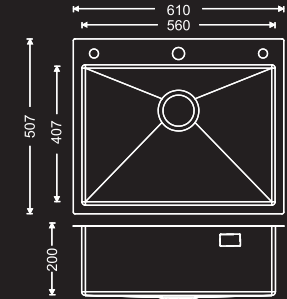

DIMENSIONS

Overall Sink:
610mm x 507mm x 200mm
24in x 20in x 8in

Bowl size:
560mm x 407mm x 200mm

INSTALLATION

Top Mount

INCLUDED ACCESSORIES

FAUCET OPTIONS