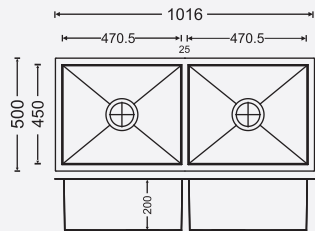

DOUBLE BOWL

(1 MM)

(STEEL GRADE AISI 304)

DIMENSIONS

40208