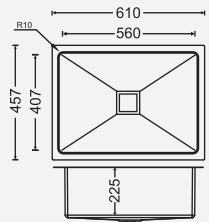

24188

Overall Sink:
610mm x 457mm x 200mm
24in x 18in x 8in

Bowl size:
560mm x 407mm x 200mm

MRP : ₹12,700/-

INSTALLATION

Top Mount

Under Mount

SINGLE BOWL

(1 MM)

(STEEL GRADE AISI 304)

DIMENSIONS

24189

Overall Sink:
610mm x 457mm x 225mm
24in x 18in x 9in

Bowl size:
560mm x 407mm x 225mm

MRP : ₹13,850/-

27179