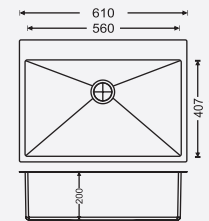

24208

Overall Sink :
610mm x 507mm x 200mm
24in x 20in x 8in

Bowl size:
560mm x 407mm x 200mm

MRP : ₹13,100/-