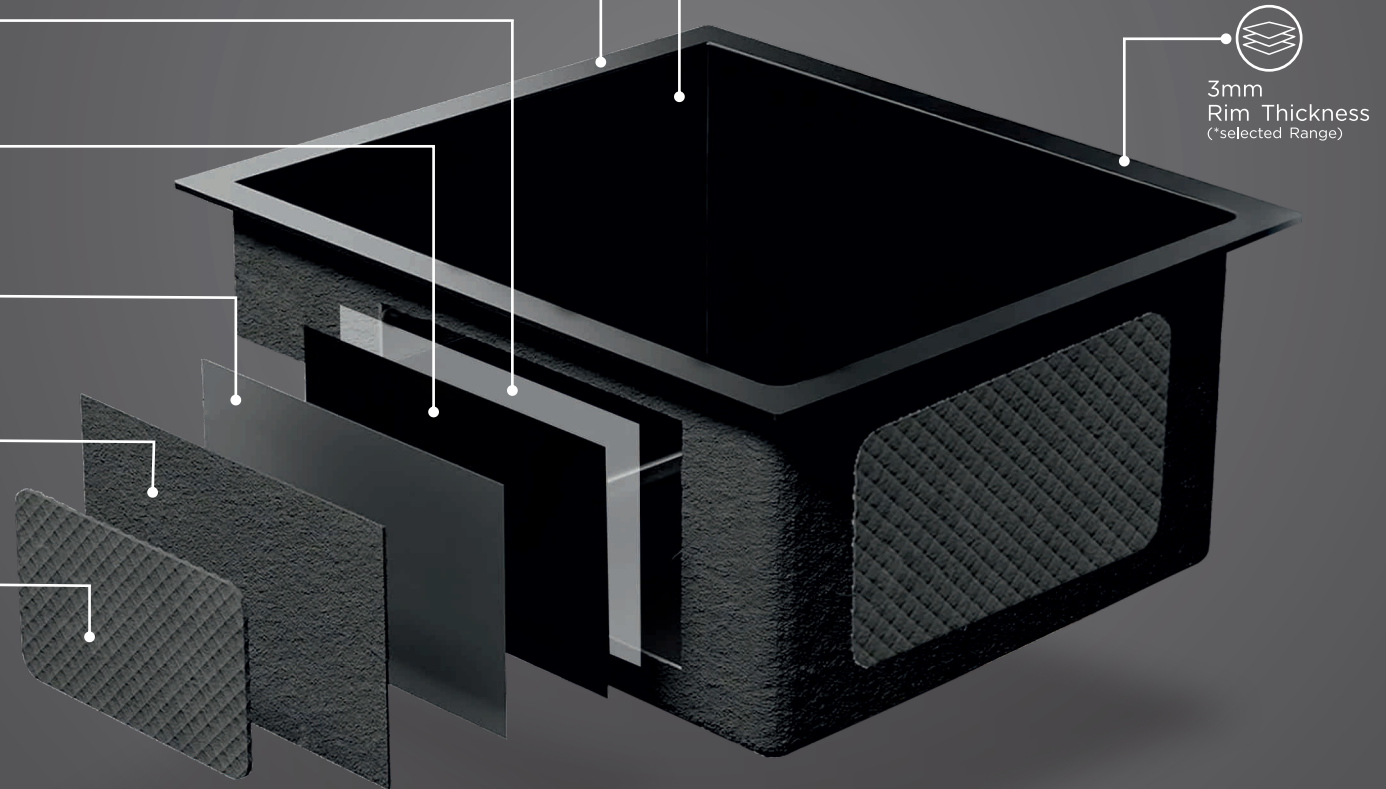

WHY CHOOSE US?

Heavy Duty 18 Gauge
(*selected Range)

Flatness, Sturdiness
3mm Top Rim (*selected Range)

Surface protective
peelable coating

Nano coating for
lasting brilliance
(*selected Range)

Premium marine
Grade SS 304/316
(*selected Range)

Anti-condensation
ceramic coating

Thick rubber pad
sound absorber