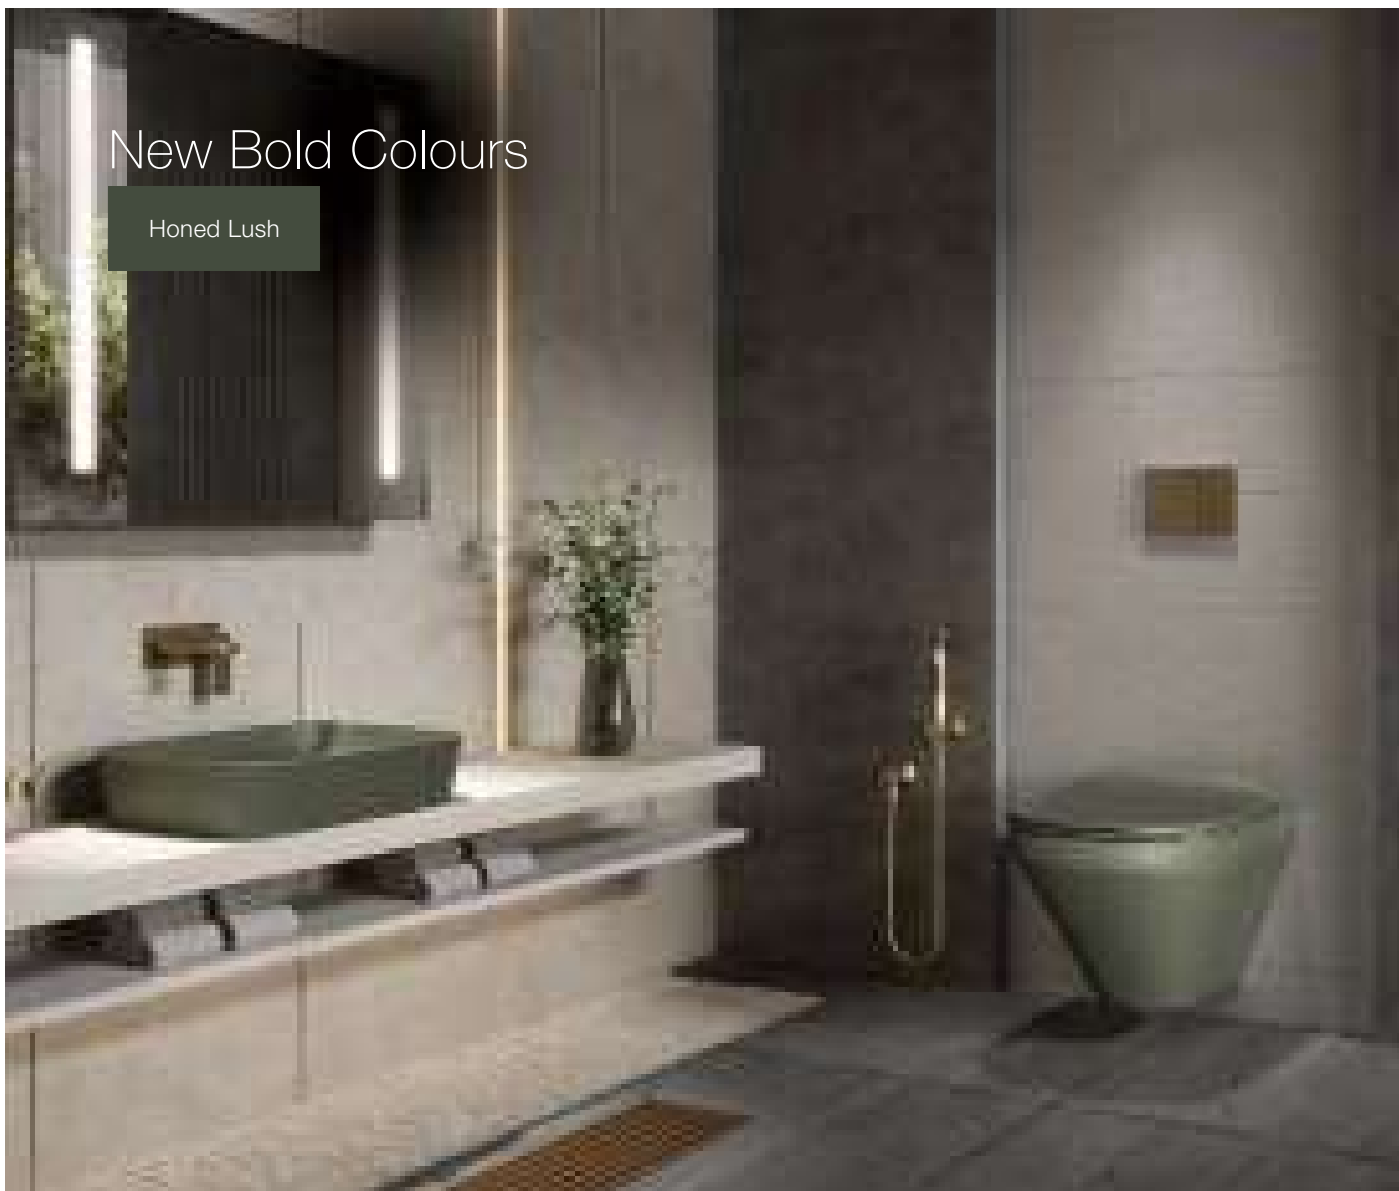

New Bold Colours

Honed Lush

MODEL	DESCRIPTION	CODE	MRP
Vive	True rimless wall hung toilet with PP seat cover in cashmere • Vive® wall hung bowl w/o seat in cashmere (K-28780IN-K4) • Vive® Quiet-Close™ round PP seat in cashmere (K-33818IN-K4)	K-38991IN-K4	MRP ₹ 36,500.00 (incl of all taxes)
Must order: Plastic outlet connector (K-1527926)			
Vive	True rimless wall hung toilet with Quiet-Close™ UF slim seat cover in black Vive® wall hung bowl w/o seat in black (K-28780IN-7) Vive® Quiet-Close™ UF slim seat in black (K-28781IN-7)	K-26998IN-7	MRP ₹ 36,500.00 (incl of all taxes)
Must order: Plastic outlet connector (K-1527926)			
Vive	True rimless wall hung toilet with Quiet-Close™ UF slim seat cover in white • Vive® wall hung bowl w/o seat in white (K-28780IN-0) • Vive® Quiet-Close™ UF slim seat in white (K-28781IN-0)	K-26998IN-0	MRP ₹ 29,000.00 (incl of all taxes)
Must order: Plastic outlet connector (K-1527926)