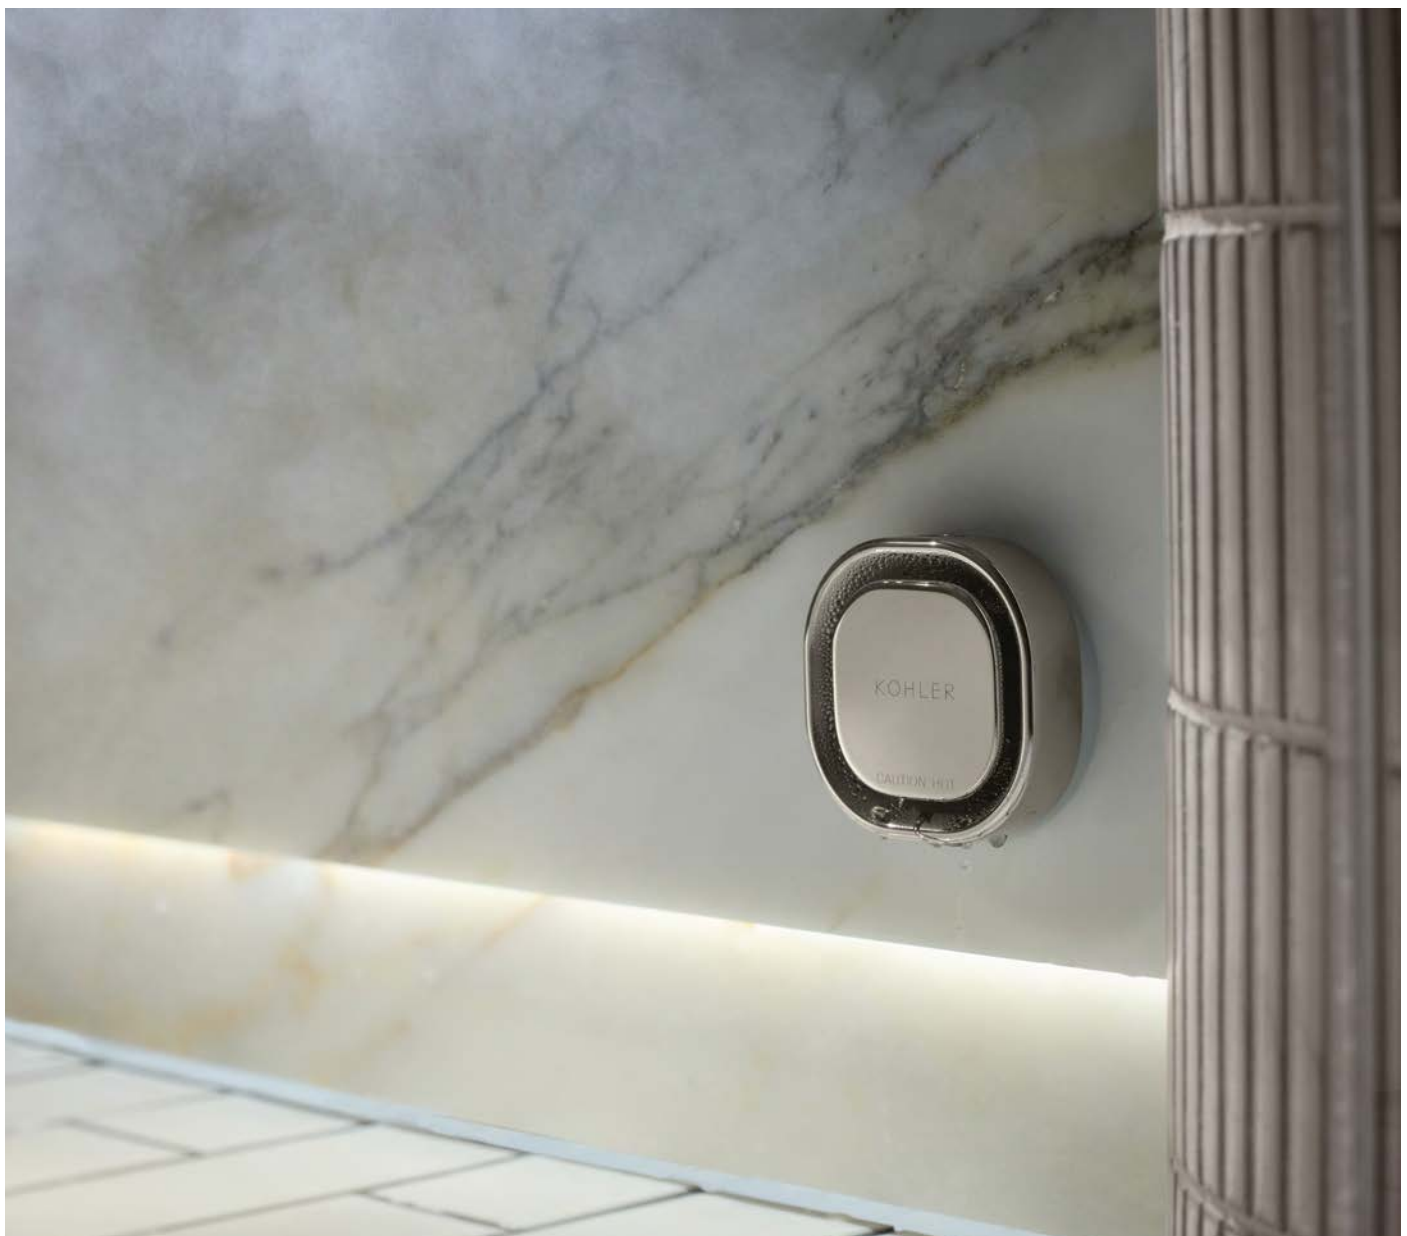

MODEL	DESCRIPTION	CODE	MRP
	Digital steam adapter in matte black	K-32311-BL	MRP ₹ 35,000.00 (incl of all taxes)
	Digital steam adapter in french gold	K-32311-AF	MRP ₹ 31,000.00 (incl of all taxes)
Drain Pan			
	Drain pan, large	K-5562-NA	MRP ₹ 20,000.00 (incl of all taxes)
	Drain pan, small	K-5559-NA	MRP ₹ 20,000.00 (incl of all taxes)
Accessories			
	Shower seat in white	K-20526IN-0	MRP ₹ 14,500.00 (incl of all taxes)