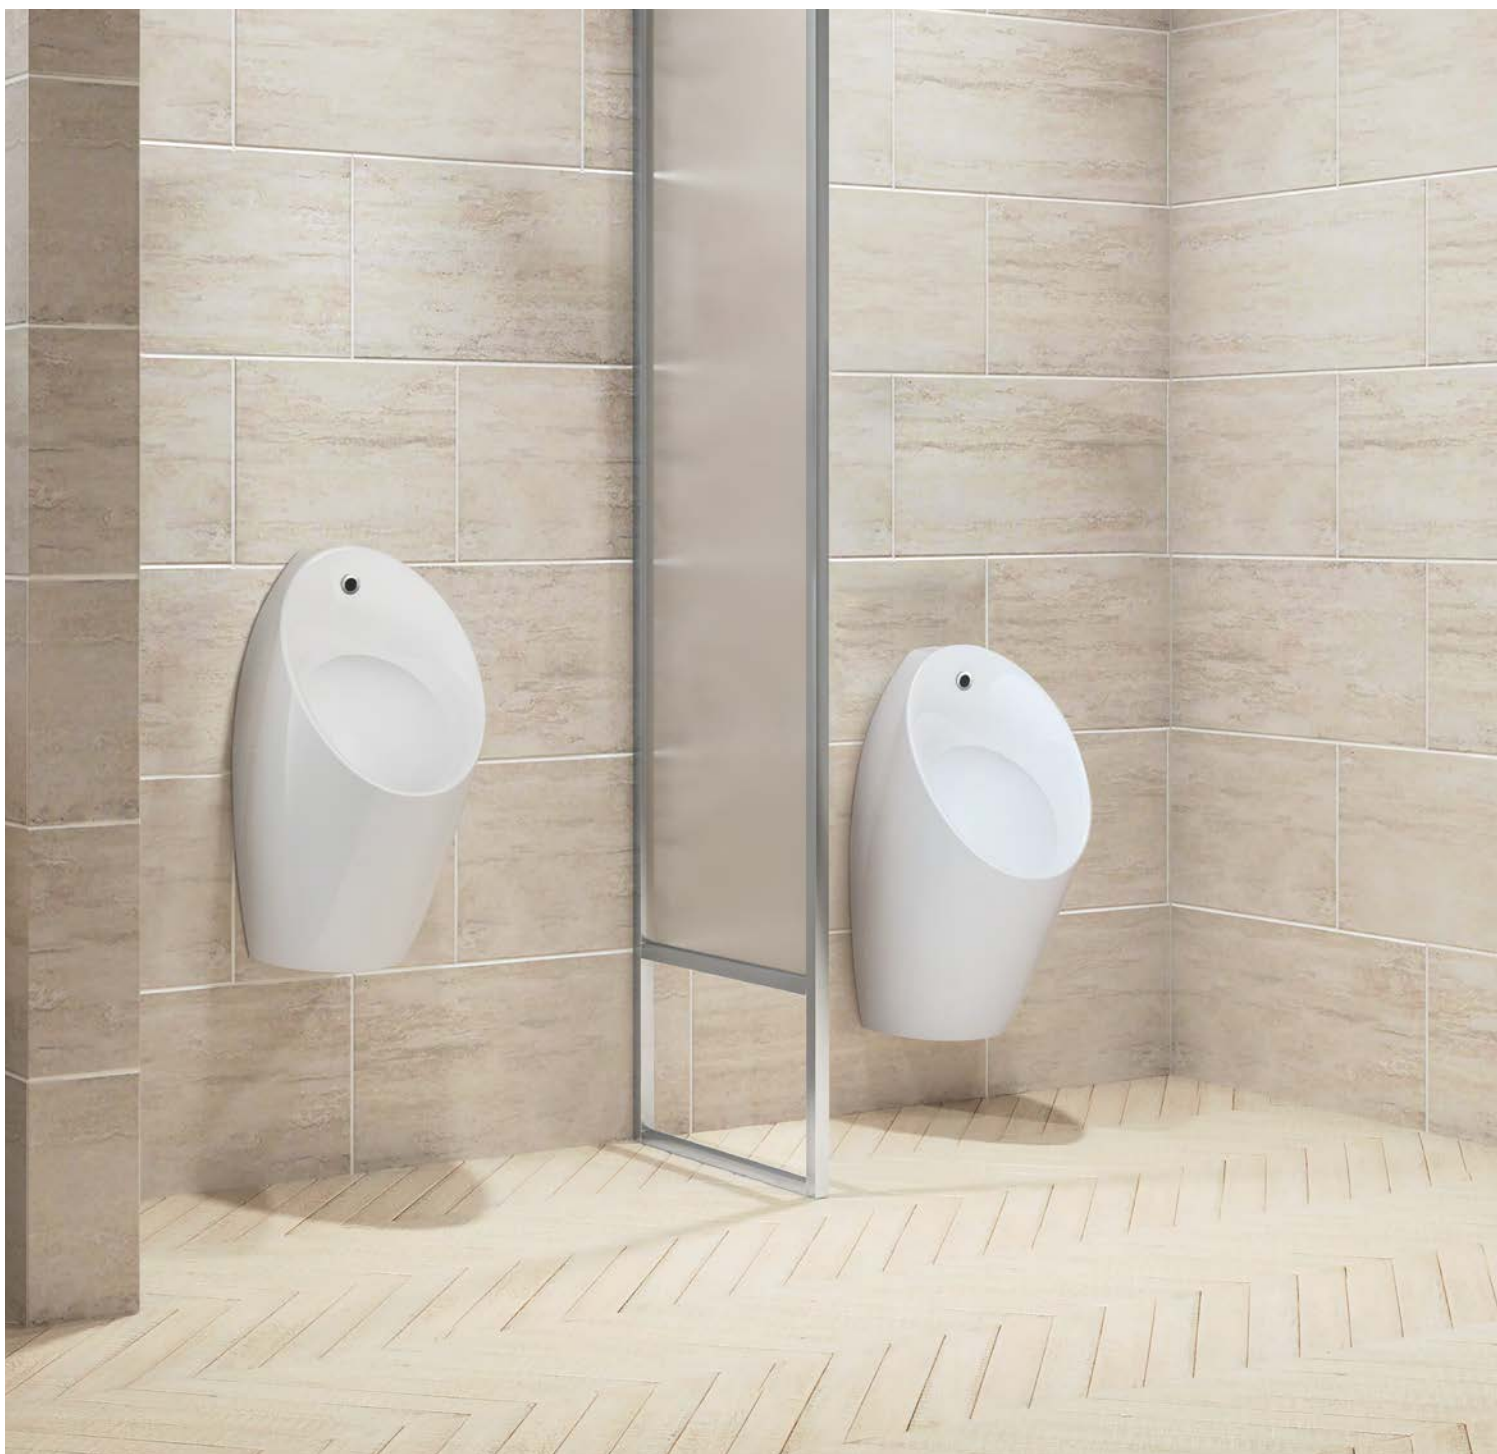

COMMERCIAL PRODUCTS

Kohler® Commercial Products deliver style and performance that endure. Whether you're offering plumbing products for institutional, or for hospitality applications, Kohler® is your source for hard-working fixtures and faucets of exceptional quality and singular beauty. Our full commercial line includes ADA-compliant toilets, basins, urinals and Touchless™ bathroom faucets in a wide range of coordinated design and installation options.